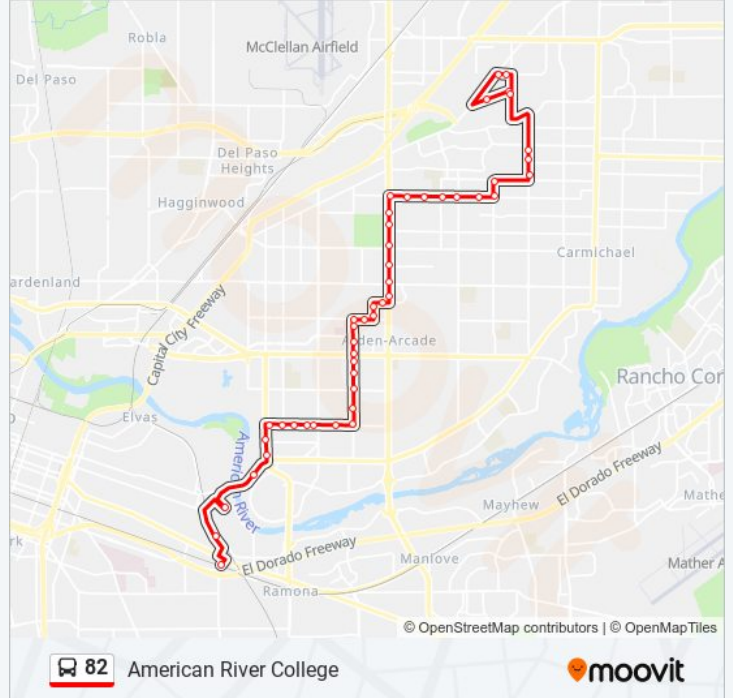

82 bus Info

Direction: American River College

Stops: 47

Trip Duration: 59 min

Line Summary:

- Butano Dr & Cottage Way (NB)
- Butano Dr & Cottage Way (NB)
- Butano Dr & Park Towne Cir (EB)
- Watt Ave & Butano Dr (NB)
- Watt Ave & El Camino Ave (NB)
- Watt Ave & Kings Way (NB)
- Watt Ave & Marconi Ave (NB)
- Watt Ave & Lynne Way 1 (NB)
- Watt Ave & Lynne Way 2 (NB)
- Whitney Ave & Watt Ave (EB)
- Whitney Ave & Montclair St (EB)
- Whitney Ave & Beccerra Way (EB)
- Whitney Ave & Norris Ave (EB)
- Whitney Ave & Eastern Ave (EB)
- Whitney Ave & Concetta Way (EB)
- Mission Ave & Whitney Ave (NB)
- Mission Ave & Engle Rd (NB)
- Walnut Ave & Walnut Pointe Ln (NB)
- Walnut Ave & Gibbons Dr (NB)
- Walnut Ave & Cypress Ave (NB)
- Orange Grove Ave & College Oak Dr (WB)
- Orange Grove Ave & Pasadena Ave (WB)
- Myrtle Ave & Auburn Blvd (EB)
- Myrtle Ave & College Oak Dr (EB)
- College Oak Dr & Orange Grove Ave (SB)

Direction: University/65th Station

43 stops

[VIEW LINE SCHEDULE](#)

- College Oak Dr & Orange Grove Ave (SB)
- Walnut Ave & Cypress Ave (SB)
- Walnut Ave & Gibbons Dr (SB)
- Walnut Ave & Raleigh Way (SB)