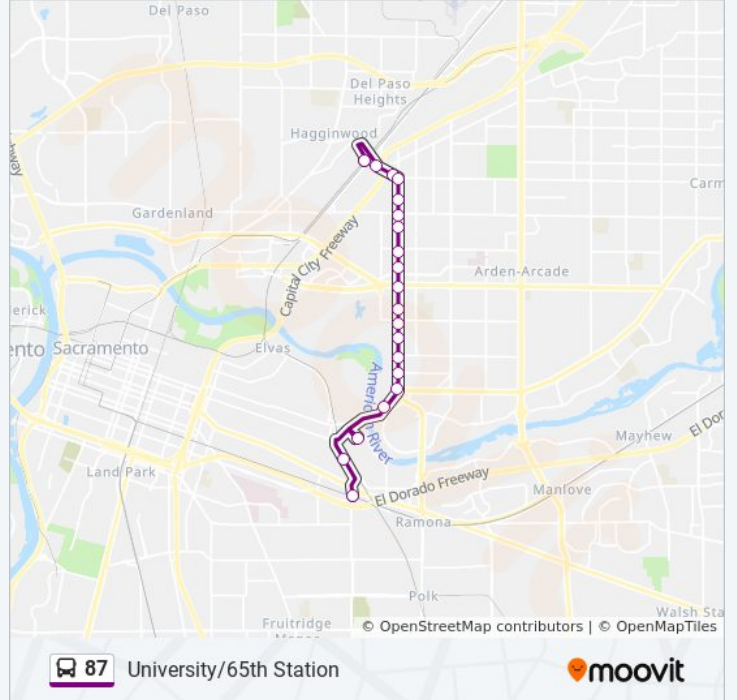

Howe Ave & Fair Oaks Blvd (NB)

Howe Ave & Sierra Blvd (NB)

Howe Ave & Northrop Ave (NB)

Howe Ave & Village (NB)

Howe Ave & Hurley Way (NB)

Howe Ave & Villafont Way (NB)

Howe Ave & Arden Way (NB)

Howe Ave & Wyda Way (NB)

87 bus Info

Direction: Univ/65th Light Rail - Marconi/Arcade Station

Stops: 19

Trip Duration: 31 min

Line Summary:

Direction: University/65th Station

20 stops

[VIEW LINE SCHEDULE](#)

87 bus Time Schedule

University/65th Station Route Timetable:

Sunday	7:05 AM - 9:05 PM
Monday	6:43 AM - 8:47 PM
Tuesday	6:43 AM - 8:47 PM
Wednesday	6:43 AM - 8:47 PM
Thursday	7:05 AM - 9:05 PM
Friday	6:43 AM - 8:47 PM
Saturday	7:05 AM - 9:35 PM

87 bus Info

Direction: University/65th Station

Stops: 20

Trip Duration: 26 min

Line Summary:

Elvas Ave & 63rd St (SB)

University/65th LRT & Bay 1 (EB)

87 bus time schedules and route maps are available in an offline PDF at moovitapp.com. Use the [Moovit App](#) to see live bus times, train schedule or subway schedule, and step-by-step directions for all public transit in Sacramento.