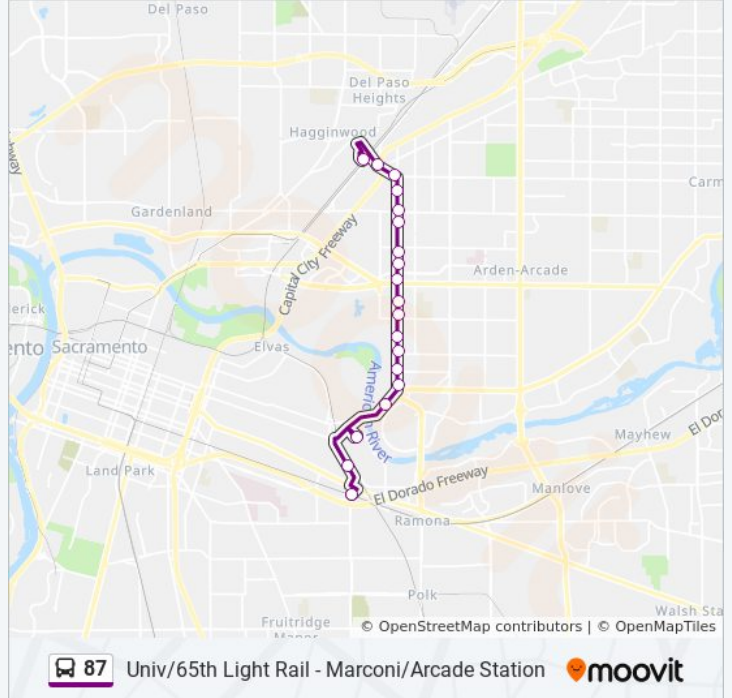

Direction: Univ/65th Light Rail - Marconi/Arcade Station

19 stops

[VIEW LINE SCHEDULE](#)

University/65th LRT & Bay 1 (EB)

Elvas Ave & 62nd St (NB)

Carlson Dr & State Univ Drive North (EB)

Fair Oaks Blvd & Campus Commons Rd (EB)

Howe Ave & Fair Oaks Blvd (NB)

Howe Ave & Sierra Blvd (NB)

Howe Ave & Northrop Ave (NB)

Howe Ave & Village (NB)

Howe Ave & Hurley Way (NB)

Howe Ave & Villafont Way (NB)

Howe Ave & Arden Way (NB)

Howe Ave & Wyda Way (NB)

Univ/65th Light Rail - Marconi/Arcade Station Route
Timetable:

Sunday	6:43 AM - 8:43 PM
Monday	5:58 AM - 8:58 PM
Tuesday	5:58 AM - 8:58 PM
Wednesday	5:58 AM - 8:58 PM
Thursday	6:43 AM - 8:43 PM
Friday	5:58 AM - 8:58 PM
Saturday	6:43 AM - 9:13 PM

87 bus Info

Direction: Univ/65th Light Rail - Marconi/Arcade Station

Stops: 19

Trip Duration: 31 min

Line Summary:

Direction: University/65th Station

20 stops

[VIEW LINE SCHEDULE](#)