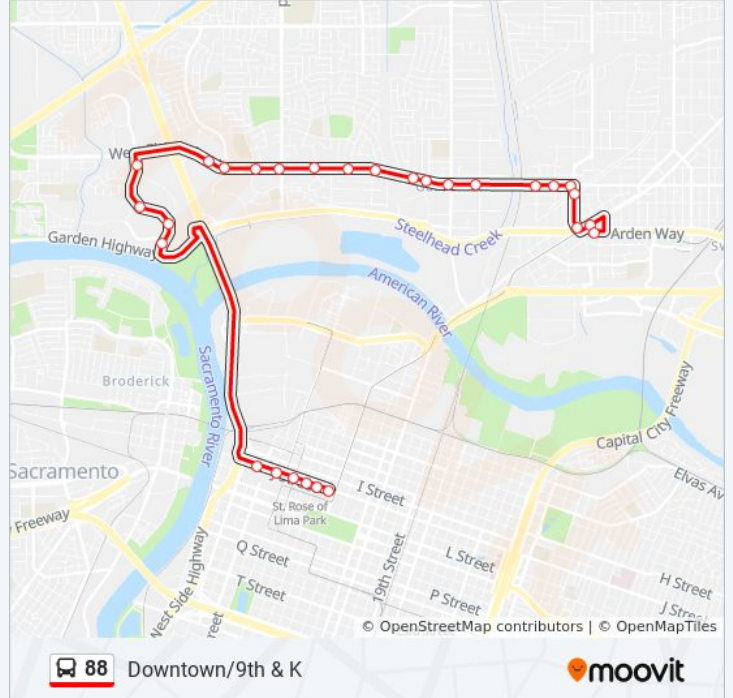

Arden/Del Paso Station

Get The App

The 88 bus line (Arden/Del Paso Station) has 2 routes. For regular weekdays, their operation hours are:

(1) Arden/Del Paso Station: 5:38 AM - 9:21 PM (2) Downtown/9th & K: 6:11 AM - 8:50 PM

88 bus Info

Direction: Arden/Del Paso Station

Stops: 27

Trip Duration: 27 min

Line Summary:

W Elcamino Ave & Northgate Blvd (EB)

W Elcamino Ave & American Ave (EB)

El Camino Ave & Colfax St (EB)

88 bus Info

Direction: Downtown/9th & K

Stops: 28

Trip Duration: 25 min

Line Summary:

Gateway Oaks Dr & W Elcamino Ave (SB)

Gateway Oaks Dr & Oak Harbour Dr (SB)

Gateway Oaks Dr & Venture Oaks Way (SB)

Gateway Oaks Dr & River Plaza Dr (SB)

J Street 423

J St. at 6th St.

J St & 8th St (EB)

J St. at 9th St.

J St & 10th St.

J St. at 11th St.

88 bus time schedules and route maps are available in an offline PDF at moovitapp.com. Use the [Moovit App](#) to see live bus times, train schedule or subway schedule, and step-by-step directions for all public transit in Sacramento.