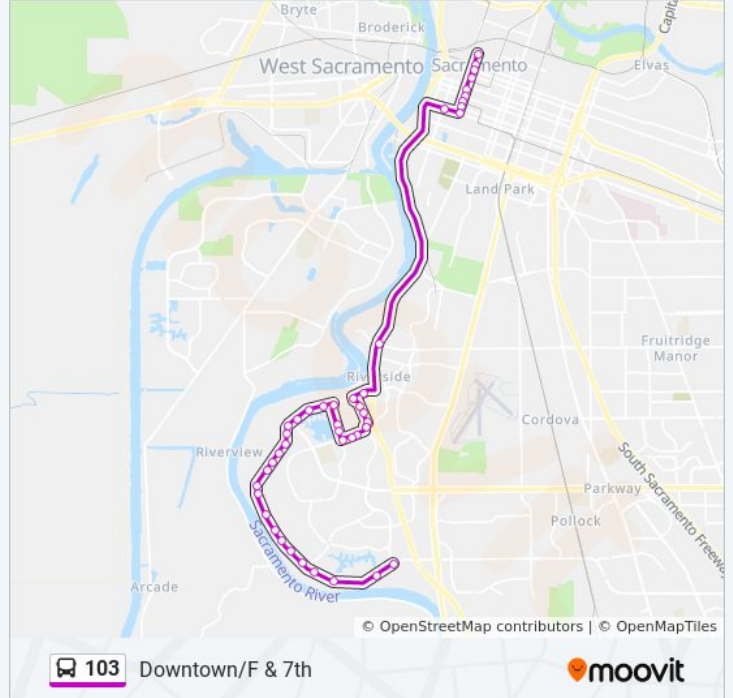

103 bus Info

Direction: Downtown/F & 7th

Stops: 41

Trip Duration: 44 min

Line Summary:

Havenside Dr & Sail Ct (SB)
 Gloria Dr & Havenside Dr (EB)
 Gloria Dr & Senior Way (EB)
 Gloria Dr & Trestle Glen Way (EB)
 Greenhaven Dr & Gloria Rd (NB)
 Greenhaven Dr & Sunlit Cir (NB)
 Greenhaven Dr & Leaf Ave (NB)
 Greenhaven Dr & Royal Green Ave (NB)
 Greenhaven Dr & Riverside Blvd (NB)
 43rd Ave & Johnfer Way (EB)
 I-5 Fwy & Seamas Ave (NB)
 Q St & 5th St (EB)
 8th Street 1535
 8th St & N St (NB)
 Capitol Mall 801
 8th Street 1011
 I Street 795
 8th St & H St (NB)
 F St & 7th St (WB)

Direction: Pocket Transit Center

41 stops

[VIEW LINE SCHEDULE](#)

F St & 7th St (WB)
 7th St & G St (SB)
 7th St & H St (SB)
 7th St & J St (SB)
 7th St & Capitol Ave (SB)
 7th St & O St (SB)
 P Street 669
 P Street 500
 I-5 Fwy & Seamas Ave (SB)
 43rd Ave & Valine Ct (WB)

103 bus Info

Direction: Pocket Transit Center

Stops: 41

Trip Duration: 41 min

Line Summary:

Greenhaven Dr & Riverside Blvd (SB)

Greenhaven Dr & Royal Green Ave (SB)

Greenhaven Dr & Starlit Cir (SB)