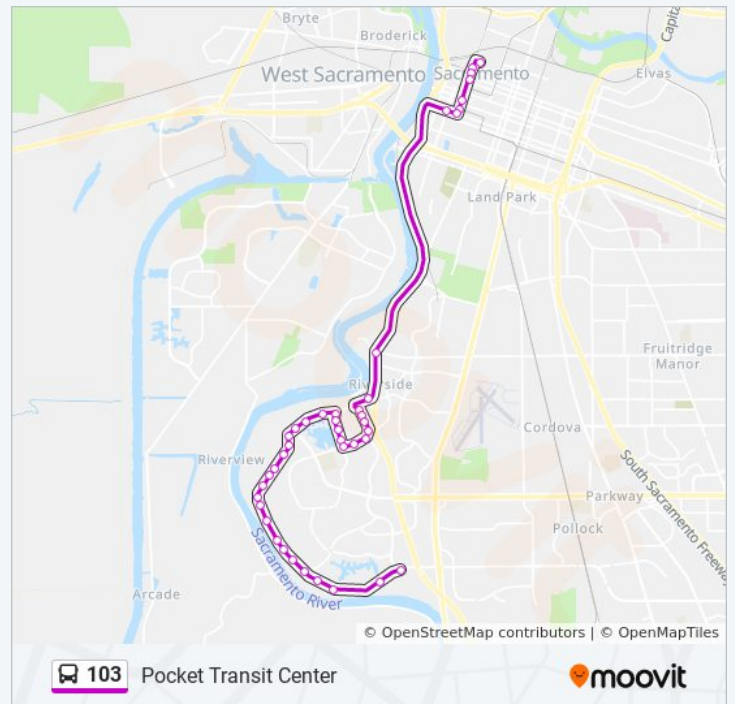

Riverside Blvd & Ashore Way (WB)

Riverside Blvd & Orleans Way (WB)

Riverside Blvd & Claiborne Way (WB)

Riverside Blvd & Rivertree Way (WB)

Pocket Rd & Portinao Cir 1 (SB)

Pocket Rd & Portinao Cir 2 (SB)

Pocket Rd & River Isle Way (EB)

Pocket Rd & Pinios River Ct (SB)

Pocket Rd & Hatteras Way (SB)

Pocket Rd & River Village Dr (SB)

Pocket Rd & Blue Dolphin Way (SB)

Pocket Rd & Blackwater Way (WB)

Pocket Rd & West Shore Dr (EB)

Pocket Rd & East Shore Dr (EB)

Pocket Rd & Greenhaven Dr (EB)

103 bus time schedules and route maps are available in an offline PDF at moovitapp.com. Use the [Moovit App](#) to see live bus times, train schedule or subway schedule, and step-by-step directions for all public transit in Sacramento.