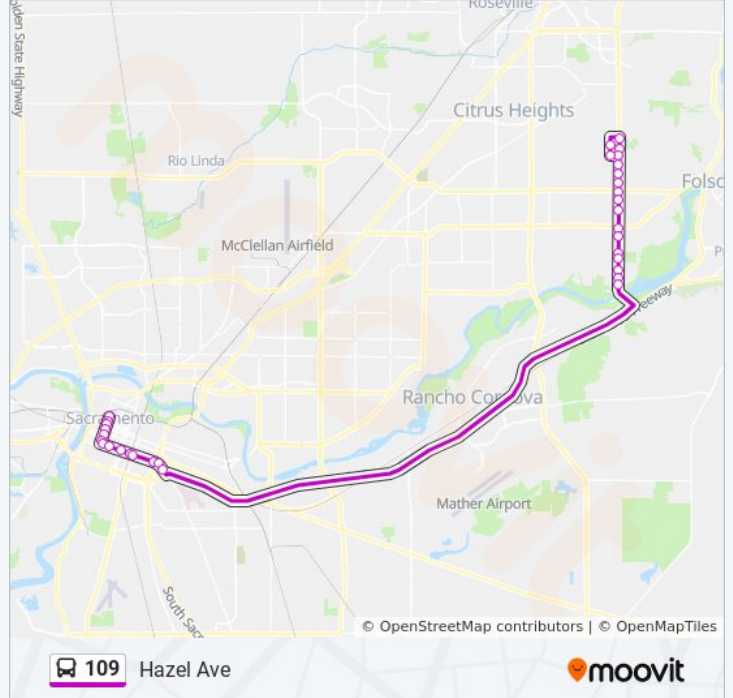

109 bus Info

Direction: Downtown/F & 7th

Stops: 35

Trip Duration: 60 min

Line Summary:

Hazel Ave & Phoenix Ave (NB)
 Hazel Ave & Madison Ave (NB)
 Hazel Ave & Leedy Ln (NB)
 Hazel Ave & Aksarben Dr (NB)
 Hazel Ave & Hazel Hill Ct. (NB)
 Hazel Ave & Greenback Ln (NB)
 Hazel Ave & Calvert Ave (NB)
 Hazel Ave & Central Ave (NB)
 Hazel Ave & Central Ave (NB)
 Elm Ave & Hazel Ave (WB)
 Elm Ave & Beech Ave (WB)
 Beech Ave & Mavis Ave (NB)
 Hazel Ave & Oak Ave (SB)

Direction: Hazel Ave

32 stops

[VIEW LINE SCHEDULE](#)

Elm Ave & Hazel Ave (WB)
 Elm Ave & Beech Ave (WB)
 Beech Ave & Mavis Ave (NB)
 Hazel Ave & Oak Ave (SB)
 Hazel Ave & Almond View Ct (SB)
 Hazel Ave & Pitman Lane Ln (SB)
 Hazel Ave & Central Ave (SB)
 Hazel Ave & Greenhalgh Ln (SB)
 Hazel Ave & Greenback Ln (SB)
 Hazel Ave & Glori Dawn Dr (SB)
 Hazel Ave & Pershing Ave (SB)
 Hazel Ave & Madison Ave (SB)
 Hazel Ave & Phoenix Ave (SB)
 Hazel Ave & Sunset Ave (SB)
 Hazel Ave & N Wind Way (SB)
 Hazel Ave & Winding Wy (SB)

109 bus Time Schedule

Hazel Ave Route Timetable:

Sunday	Not Operational
Monday	6:26 AM - 6:56 AM
Tuesday	6:26 AM - 6:56 AM
Wednesday	6:26 AM - 6:56 AM
Thursday	6:26 AM - 6:56 AM
Friday	6:26 AM - 6:56 AM
Saturday	Not Operational

109 bus Info

Direction: Hazel Ave
Stops: 32
Trip Duration: 54 min
Line Summary:

- Hazel Ave & Lake Nimbus Dr (SB)
- Hazel Ave & Curragh Downs Dr (SB)
- Stockton Blvd & 34th St (WB)
- P St. at 30th St. / Alhambra Blvd (WB)
- P St & 29th St (WB)
- 21st Street 1604
- P St & 20th St (WB)
- P St & 16th St (WB)
- P St & 11th St (WB)
- P Street 899
- 8th St & N St (NB)
- Capitol Mall 801
- 8th Street 1011
- I Street 795
- 8th St & H St (NB)
- F St & 7th St (WB)