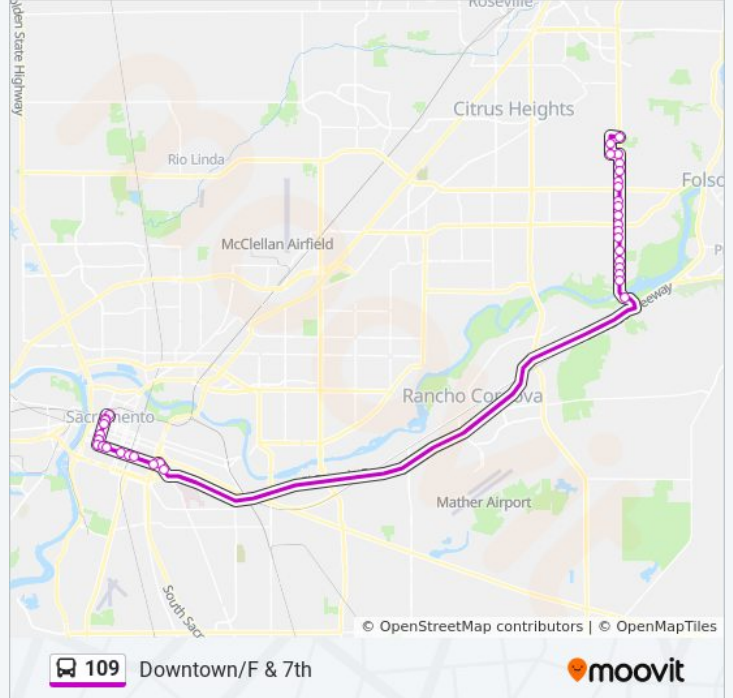

Direction: Downtown/F & 7th

35 stops

[VIEW LINE SCHEDULE](#)

- F St & 7th St (WB)
- 7th St & G St (SB)
- 7th St & H St (SB)
- 7th St & J St (SB)
- 7th St & Capitol Ave (SB)
- 7th St & O St (SB)
- Q St & 7th St (EB)
- Q St & 9th St (EB)
- Q St & 11th St (EB)
- Q St & 16th St (EB)
- Q St & 19th St (EB)
- 21st Street 1629
- Q St & 29th St (EB)
- Stockton Blvd & Alhambra Blvd (EB)
- Stockton Blvd & 34th St (EB)
- Hazel Ave & Nimbus Rd (NB)
- Hazel Ave & Visage Cir (NB)
- Hazel Ave & Degas Ct (NB)
- Hazel Ave & Winding Wy (NB)
- Hazel Ave & La Serena Dr (NB)
- Hazel Ave & Sunset Ave (NB)
- Hazel Ave & Bedford Ave (NB)

109 bus Info

Direction: Downtown/F & 7th

Stops: 35

Trip Duration: 60 min

Line Summary:

Hazel Ave & Phoenix Ave (NB)
 Hazel Ave & Madison Ave (NB)
 Hazel Ave & Leedy Ln (NB)
 Hazel Ave & Aksarben Dr (NB)
 Hazel Ave & Hazel Hill Ct. (NB)
 Hazel Ave & Greenback Ln (NB)
 Hazel Ave & Calvert Ave (NB)
 Hazel Ave & Central Ave (NB)
 Hazel Ave & Central Ave (NB)
 Elm Ave & Hazel Ave (WB)
 Elm Ave & Beech Ave (WB)
 Beech Ave & Mavis Ave (NB)
 Hazel Ave & Oak Ave (SB)

Direction: Hazel Ave

32 stops

[VIEW LINE SCHEDULE](#)

Elm Ave & Hazel Ave (WB)
 Elm Ave & Beech Ave (WB)
 Beech Ave & Mavis Ave (NB)
 Hazel Ave & Oak Ave (SB)
 Hazel Ave & Almond View Ct (SB)
 Hazel Ave & Pitman Lane Ln (SB)
 Hazel Ave & Central Ave (SB)
 Hazel Ave & Greenhalgh Ln (SB)
 Hazel Ave & Greenback Ln (SB)
 Hazel Ave & Glori Dawn Dr (SB)
 Hazel Ave & Pershing Ave (SB)
 Hazel Ave & Madison Ave (SB)
 Hazel Ave & Phoenix Ave (SB)
 Hazel Ave & Sunset Ave (SB)
 Hazel Ave & N Wind Way (SB)
 Hazel Ave & Winding Wy (SB)