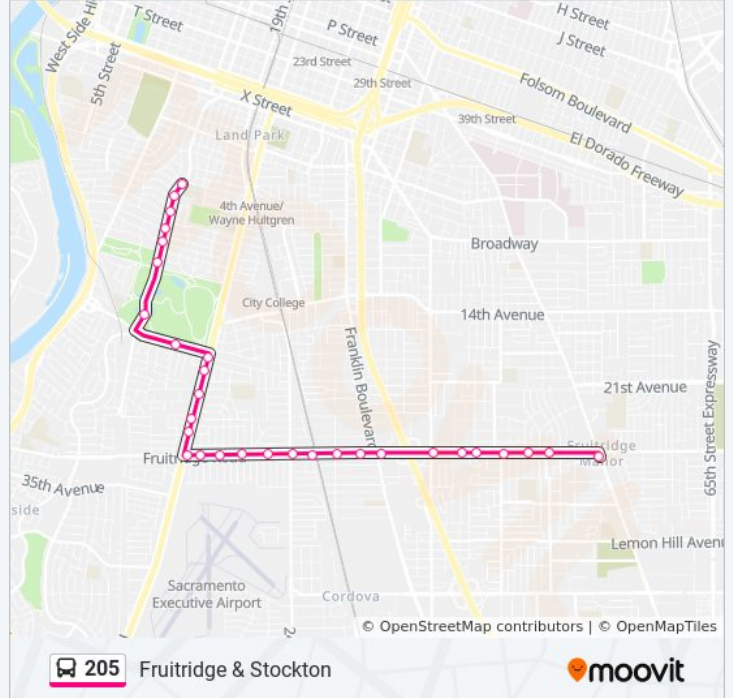

Direction: Fruitridge & Stockton

30 stops

[VIEW LINE SCHEDULE](#)

- Land Park Dr & Vallejo Way (SB)
- Land Park Dr & Marian Way (SB)
- Land Park Dr & Perkins Way (SB)
- Land Park Dr & 8th Ave (SB)
- Land Park Dr & Teneight Way (SB)
- Land Park Dr & 13th Ave (SB)
- Land Park Dr & 15th Ave (SB)
- Sutterville Rd & Mead Ave (WB)
- Freeport Blvd & Sutterville Rd (SB)
- Freeport Blvd & Meer Way (SB)
- Freeport Blvd & Wentworth Ave (SB)
- Freeport Blvd & Harian Way (SB)
- Freeport Blvd & Oregon Dr (SB)
- Fruitridge Rd & Freeport Blvd (EB)
- Fruitridge Rd & Carmela Way (EB)
- Fruitridge Rd & Helen Way (EB)
- Fruitridge Rd & Dana Way (EB)
- Fruitridge Rd & 23rd St (EB)
- Fruitridge Rd & 24th St (EB)
- Fruitridge Rd & 28th St (EB)
- Fruitridge Rd & 28th St (EB)
- Fruitridge Rd & St Josephs Dr (EB)

Direction: Fruitridge & Stockton

Stops: 30

Trip Duration: 28 min

Line Summary:

- Fruitridge Rd & Franklin Blvd (EB)
- Fruitridge Rd & M L King Bl (EB)
- Fruitridge Rd & Mendocino Blvd (EB)
- Fruitridge Rd & 42nd St (EB)
- Fruitridge Rd & 44th St (EB)
- Fruitridge Rd & Bonnie Mae Way (EB)
- Fruitridge Rd & Sampson Blvd (EB)
- Stockton Blvd & Fruitridge Rd (SB)

Direction: Land Park & Vallejo

29 stops

[VIEW LINE SCHEDULE](#)

- Fruitridge Rd & Stockton Blvd (WB)
- Fruitridge Rd & Mcglashan St (WB)
- Fruitridge Rd & Ethel Way (WB)
- Fruitridge Rd & 44th St (WB)
- Fruitridge Rd & Enrico Blvd (WB)
- Fruitridge Rd & M L King Bl (WB)
- Fruitridge Rd & Franklin Blvd (WB)
- Fruitridge Rd & St Josephs Dr (WB)
- Fruitridge Rd & 28th St (WB)
- Fruitridge Rd & Fruitridge LRT (WB)
- Fruitridge Rd & 24th St (WB)
- Fruitridge Rd & 23rd St (WB)
- Fruitridge Rd & Dana Way (WB)
- Fruitridge Rd & Helen Way (WB)
- Fruitridge Rd & Carmela Way (WB)
- Freeport Blvd & Fruitridge Rd (NB)
- Freeport Blvd & Oregon Dr (NB)
- Freeport Blvd & Irvin Way (NB)