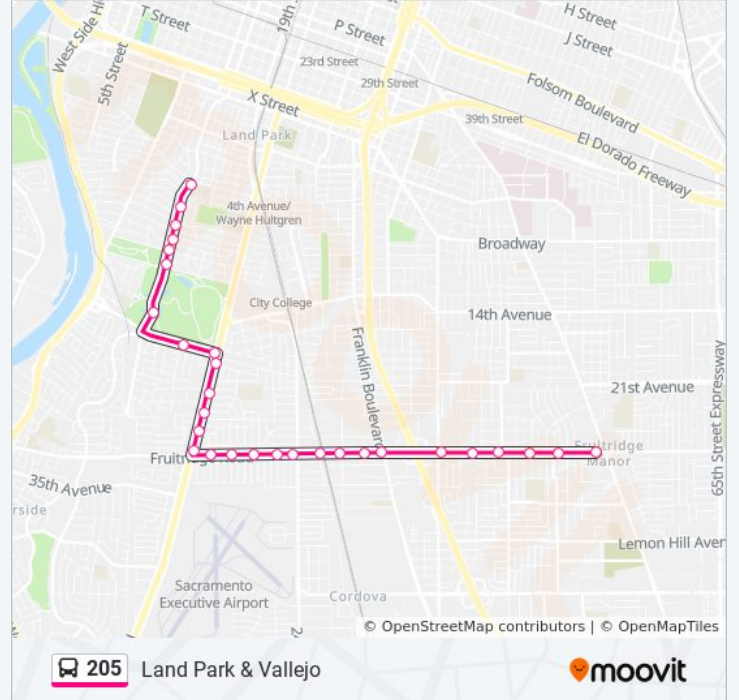

Direction: Fruitridge & Stockton

30 stops

[VIEW LINE SCHEDULE](#)

- Land Park Dr & Vallejo Way (SB)
- Land Park Dr & Marian Way (SB)
- Land Park Dr & Perkins Way (SB)
- Land Park Dr & 8th Ave (SB)
- Land Park Dr & Teneight Way (SB)
- Land Park Dr & 13th Ave (SB)
- Land Park Dr & 15th Ave (SB)
- Sutterville Rd & Mead Ave (WB)
- Freeport Blvd & Sutterville Rd (SB)
- Freeport Blvd & Meer Way (SB)
- Freeport Blvd & Wentworth Ave (SB)
- Freeport Blvd & Harian Way (SB)
- Freeport Blvd & Oregon Dr (SB)
- Fruitridge Rd & Freeport Blvd (EB)
- Fruitridge Rd & Carmela Way (EB)
- Fruitridge Rd & Helen Way (EB)
- Fruitridge Rd & Dana Way (EB)
- Fruitridge Rd & 23rd St (EB)
- Fruitridge Rd & 24th St (EB)
- Fruitridge Rd & 28th St (EB)
- Fruitridge Rd & 28th St (EB)
- Fruitridge Rd & St Josephs Dr (EB)

Direction: Land Park & Vallejo

29 stops

[VIEW LINE SCHEDULE](#)

- Fruitridge Rd & Stockton Blvd (WB)
- Fruitridge Rd & Mcglashan St (WB)
- Fruitridge Rd & Ethel Way (WB)
- Fruitridge Rd & 44th St (WB)
- Fruitridge Rd & Enrico Blvd (WB)
- Fruitridge Rd & M L King Bl (WB)
- Fruitridge Rd & Franklin Blvd (WB)
- Fruitridge Rd & St Josephs Dr (WB)
- Fruitridge Rd & 28th St (WB)
- Fruitridge Rd & Fruitridge LRT (WB)
- Fruitridge Rd & 24th St (WB)
- Fruitridge Rd & 23rd St (WB)
- Fruitridge Rd & Dana Way (WB)
- Fruitridge Rd & Helen Way (WB)
- Fruitridge Rd & Carmela Way (WB)
- Freeport Blvd & Fruitridge Rd (NB)
- Freeport Blvd & Oregon Dr (NB)
- Freeport Blvd & Irvin Way (NB)

Direction: Land Park & Vallejo

Stops: 29

Trip Duration: 23 min

Line Summary:

Freeport Blvd & Stacia Way (NB)

Freeport Blvd & Meer Way (NB)

Sutterville Rd & 19th St (EB)

Sutterville Rd & 17th Ave (EB)

Land Park Dr & 16th Ave (NB)

Land Park Dr & 13th Ave (NB)

Land Park Dr & 11th Ave (NB)

Land Park Dr & 9th Ave (NB)

Land Park Dr & 7th Ave (NB)

Land Park Dr & Cordano Way (NB)

Land Park Dr & Vallejo Way (NB)