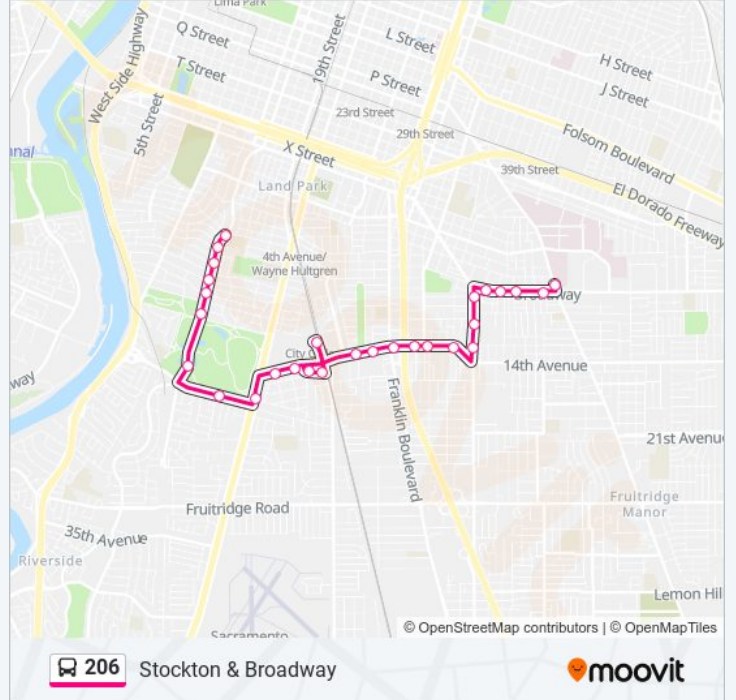

### 206 bus Info

**Direction:** Land Park & Vallejo

**Stops:** 27

**Trip Duration:** 16 min

**Line Summary:**

- Land Park Dr & 11th Ave (NB)
- Land Park Dr & 9th Ave (NB)
- Land Park Dr & 7th Ave (NB)
- Land Park Dr & Cordano Way (NB)
- Land Park Dr & Vallejo Way (NB)

**Direction: Stockton & Broadway**

28 stops  
[VIEW LINE SCHEDULE](#)

- Land Park Dr & Vallejo Way (SB)
- Land Park Dr & Marian Way (SB)
- Land Park Dr & Perkins Way (SB)
- Land Park Dr & 8th Ave (SB)
- Land Park Dr & Teneight Way (SB)
- Land Park Dr & 13th Ave (SB)
- Land Park Dr & 15th Ave (SB)
- Sutterville Rd & Mead Ave (WB)
- Freeport Blvd & 20th Ave (NB)
- Sutterville Rd & 21st St (EB)
- Sutterville Rd & 23rd St (EB)
- 24th St & City College LRT (NB)
- Sutterville Bypass & Attawa (WB)
- Sutterville Bypass & 23rd St (WB)
- Sutterville Rd & E Pacific Ave (EB)
- Sutterville Rd & Cutter Ave (EB)
- 12th Ave & Franklin Blvd (EB)
- 12th Ave & 32nd St (EB)

**Direction:** Stockton & Broadway  
**Stops:** 28  
**Trip Duration:** 25 min  
**Line Summary:**

12th Ave & 33rd St (EB)

14th Ave & 36th St (EB)

M L King Jr Blvd & 12th Ave (NB)

M L King Jr Blvd & 9th Ave (NB)

M L King Jr Blvd & Broadway (NB)

Broadway & 39th St (EB)

Broadway & San Carlos Way (EB)

Broadway & San Rafael Way (EB)

Broadway & 44th St (EB)

Stockton Blvd & Broadway (NB)

206 bus time schedules and route maps are available in an offline PDF at [moovitapp.com](https://moovitapp.com). Use the [Moovit App](#) to see live bus times, train schedule or subway schedule, and step-by-step directions for all public transit in Sacramento.