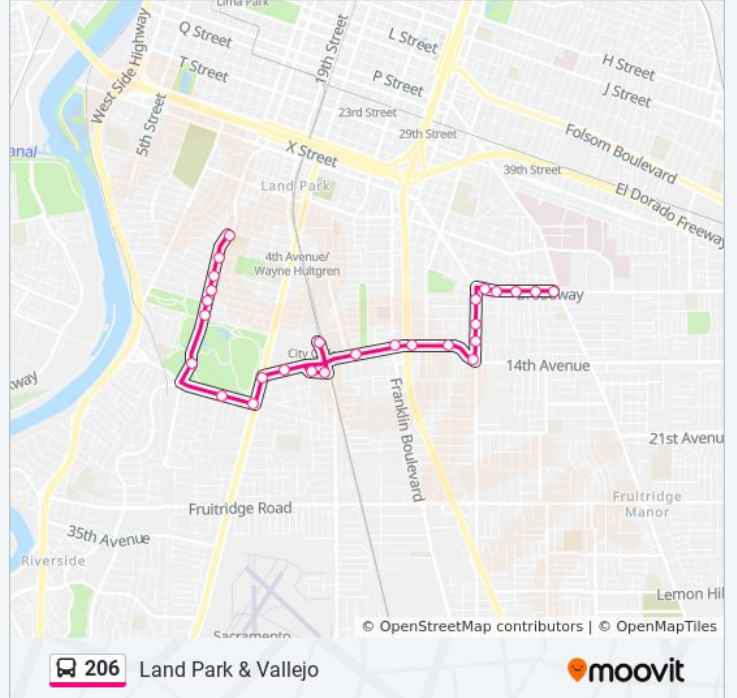

### Direction: Land Park & Vallejo

27 stops

[VIEW LINE SCHEDULE](#)

- Broadway & Stockton Blvd (WB)
- Broadway & 43rd St (WB)
- Broadway & San Jose Way (WB)
- Broadway & La Solidar Way (WB)
- Broadway & 39th St (WB)
- M L King Jr Blvd & 7th Ave (SB)
- M L King Jr Blvd & 9th Ave (SB)
- M L King Jr Blvd & 12th Ave (SB)
- 14th Ave & M L King Jr Blvd (WB)
- 12th Ave & 36th St (WB)
- 12th Ave & Freeway (WB)
- 12th Ave & Franklin Blvd (WB)
- Sutterville Rd & 24th St (WB)
- 24th St & City College LRT (NB)
- Sutterville Bypass & Attawa (WB)
- Sutterville Bypass & 23rd St (WB)
- Sutterville Rd & 21st St (WB)
- Freeport Blvd & Sutterville Rd (SB)
- Sutterville Rd & 19th St (EB)
- Sutterville Rd & 17th Ave (EB)
- Land Park Dr & 16th Ave (NB)
- Land Park Dr & 13th Ave (NB)

### 206 bus Info

**Direction:** Land Park & Vallejo

**Stops:** 27

**Trip Duration:** 16 min

**Line Summary:**

- Land Park Dr & 11th Ave (NB)
- Land Park Dr & 9th Ave (NB)
- Land Park Dr & 7th Ave (NB)
- Land Park Dr & Cordano Way (NB)
- Land Park Dr & Vallejo Way (NB)

**Direction: Stockton & Broadway**

28 stops  
[VIEW LINE SCHEDULE](#)

- Land Park Dr & Vallejo Way (SB)
- Land Park Dr & Marian Way (SB)
- Land Park Dr & Perkins Way (SB)
- Land Park Dr & 8th Ave (SB)
- Land Park Dr & Teneight Way (SB)
- Land Park Dr & 13th Ave (SB)
- Land Park Dr & 15th Ave (SB)
- Sutterville Rd & Mead Ave (WB)
- Freeport Blvd & 20th Ave (NB)
- Sutterville Rd & 21st St (EB)
- Sutterville Rd & 23rd St (EB)
- 24th St & City College LRT (NB)
- Sutterville Bypass & Attawa (WB)
- Sutterville Bypass & 23rd St (WB)
- Sutterville Rd & E Pacific Ave (EB)
- Sutterville Rd & Cutter Ave (EB)
- 12th Ave & Franklin Blvd (EB)
- 12th Ave & 32nd St (EB)

**Direction:** Stockton & Broadway  
**Stops:** 28  
**Trip Duration:** 25 min  
**Line Summary:**

12th Ave & 33rd St (EB)

14th Ave & 36th St (EB)

M L King Jr Blvd & 12th Ave (NB)

M L King Jr Blvd & 9th Ave (NB)