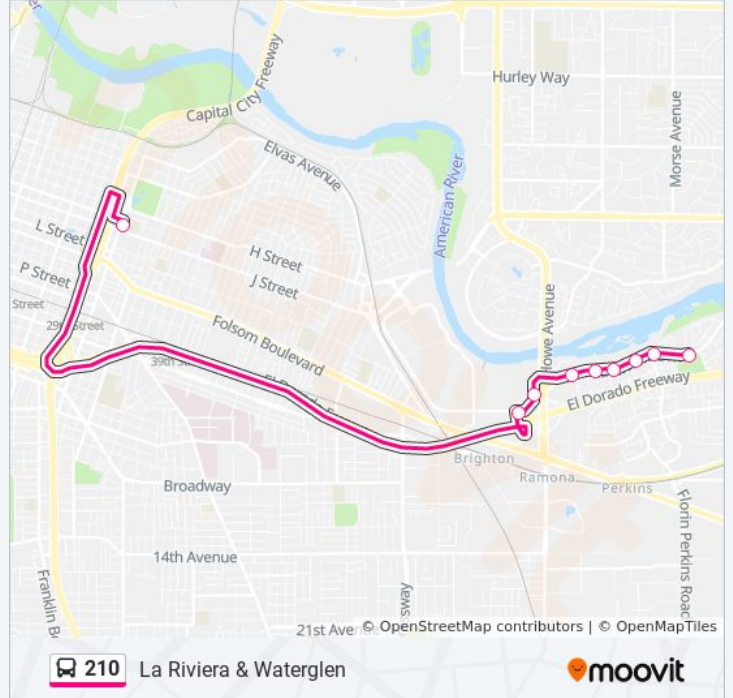

 210

La Riviera & Waterglen

Get The App

The 210 bus line (La Riviera & Waterglen) has 2 routes. For regular weekdays, their operation hours are:

(1) La Riviera & Waterglen: 2:40 PM (2) N St & Rodeo: 7:43 AM

Use the Moovit App to find the closest 210 bus station near you and find out when is the next 210 bus arriving.

Direction: La Riviera & Waterglen

9 stops

[VIEW LINE SCHEDULE](#)

- Alhambra Blvd & J St (NB)
- College Towne Dr & Hornet Dr (EB)
- La Riviera Dr & College Town Dr (EB)
- La Riviera Dr & Lido Cir (EB)
- La Riviera Dr & Lido Cir (EB)
- La Riviera Dr & Mediterranean Way (EB)
- La Riviera Dr & Occidental Dr (EB)
- La Riviera Dr & Occidental Dr (EB)
- La Riviera Dr & Waterglen Cir (EB)

210 bus Time Schedule

La Riviera & Waterglen Route Timetable:

Sunday	Not Operational
Monday	2:40 PM
Tuesday	2:40 PM
Wednesday	2:40 PM
Thursday	2:40 PM
Friday	2:40 PM
Saturday	Not Operational

210 bus Info

Direction: La Riviera & Waterglen

Stops: 9

Trip Duration: 19 min

Line Summary:

Direction: N St & Rodeo

15 stops

[VIEW LINE SCHEDULE](#)

- La Riviera Dr & Waterglen Cir (SB)
- La Riviera Dr & Moorbrook Way (WB)
- La Riviera Dr & Waterglen Cir (WB)
- La Riviera Dr & Occidental Dr (WB)
- La Riviera Dr & Occidental Dr (WB)
- La Riviera Dr & Mediterranean Way (WB)
- La Riviera Dr & Lido Cir (WB)
- La Riviera Dr & Lido Cir (WB)
- La Riviera Dr & Howe Ave (WB)
- La Riviera Dr & College Town Dr (WB)
- College Towne Dr & La Riviera Dr (WB)
- 30th St & Capitol Ave (NB)
- 30th St & L St (NB)
- Alhambra Blvd & J St (NB)
- N St & Rodeo Way (WB)