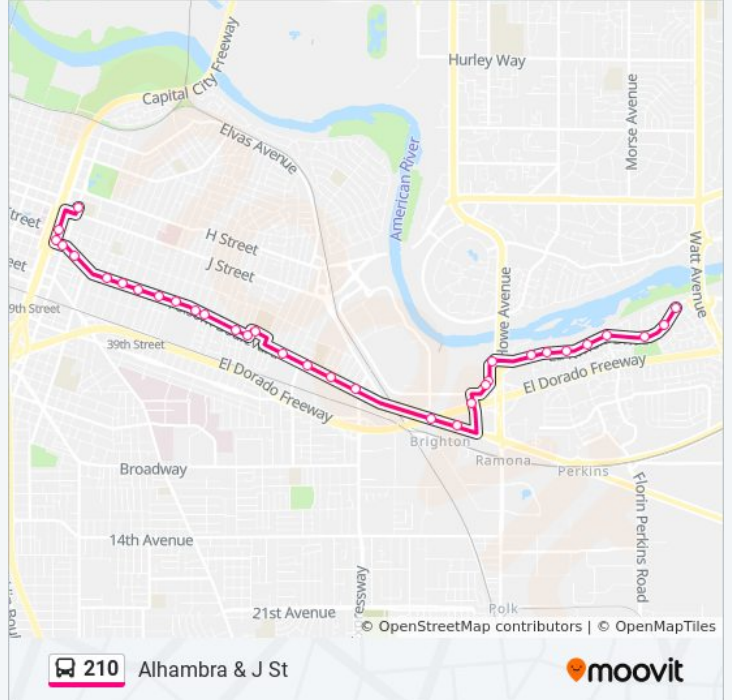

210 bus time schedules and route maps are available in an offline PDF at moovitapp.com. Use the [Moovit App](#) to see live bus times, train schedule or subway schedule, and step-by-step directions for all public transit in Sacramento.

[About Moovit](#) • [MaaS Solutions](#) • [Supported Countries](#) • [Mooviter Community](#)

© 2024 Moovit - All Rights Reserved

Check Live Arrival Times