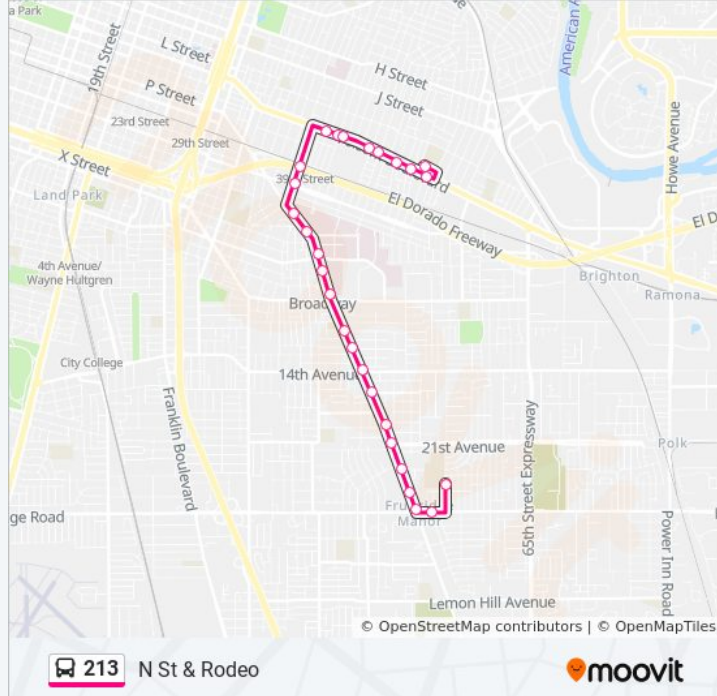

Direction: 58th St & 25th Ave

Stops: 26

Trip Duration: 20 min

Line Summary:

Stockton Blvd & Lawrence Dr (SB)

Stockton Blvd & Fruitridge Rd (SB)

Fruitridge Rd & Stockton Blvd (EB)

58th St & 25th Ave (SB)

Direction: N St & Rodeo

27 stops

[VIEW LINE SCHEDULE](#)

58th St & 25th Ave (SB)

Fruitridge Rd & 56th St (WB)

Stockton Blvd & Fruitridge Rd (NB)

Stockton Blvd & Fruitridge Rd (NB)

Stockton Blvd & Lawrence Dr (NB)

Line Summary:

Folsom Blvd & 41st St (EB)

Folsom Blvd & 42nd St (EB)

Folsom Blvd & 43rd St (EB)

Folsom Blvd & 46th St (EB)

Folsom Blvd & 47th St (EB)

Folsom Blvd & 49th St (EB)

Folsom Blvd & 51st St (EB)

Folsom Blvd & 53rd St (EB)

N St & Rodeo Way (WB)

213 bus time schedules and route maps are available in an offline PDF at moovitapp.com. Use the [Moovit App](#) to see live bus times, train schedule or subway schedule, and step-by-step directions for all public transit in Sacramento.