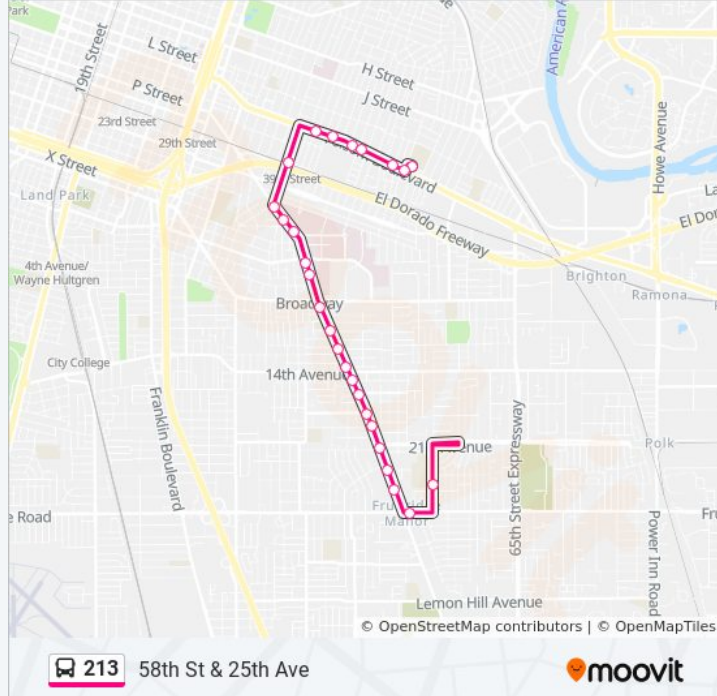

213

58th St & 25th Ave

Get The App

The 213 bus line (58th St & 25th Ave) has 2 routes. For regular weekdays, their operation hours are:

(1) 58th St & 25th Ave: 3:35 PM(2) N St & Rodeo: 7:55 AM

Use the Moovit App to find the closest 213 bus station near you and find out when is the next 213 bus arriving.

Direction: 58th St & 25th Ave

26 stops

[VIEW LINE SCHEDULE](#)

- N St & Rodeo Way (WB)
- Folsom Blvd & Rodeo Way (WB)
- Folsom Blvd & 51st St (WB)
- Folsom Blvd & 46th St (WB)
- Folsom Blvd & 45th St (WB)
- Folsom Blvd & 43rd St (WB)
- Folsom Blvd & 41st St (WB)
- 39th St & R St (SB)
- Stockton Blvd & Miller Way (SB)
- Stockton Blvd & Colonial Way (SB)
- Stockton Blvd & X St (SB)
- Stockton Blvd & 2nd Ave (SB)
- Stockton Blvd & 3rd Ave (SB)
- Stockton Blvd & Broadway (SB)
- Stockton Blvd & 9th Ave (SB)
- Stockton Blvd & 11th Ave (SB)
- Stockton Blvd & 14th Ave (SB)
- Stockton Blvd & 15th Ave (SB)
- Stockton Blvd & 17th Ave (SB)
- Stockton Blvd & Parker Ave (SB)
- Stockton Blvd & Roosevelt Ave (SB)
- Stockton Blvd & 21st Ave (SB)

Direction: 58th St & 25th Ave

Stops: 26

Trip Duration: 20 min

Line Summary:

Stockton Blvd & Lawrence Dr (SB)

Stockton Blvd & Fruitridge Rd (SB)

Fruitridge Rd & Stockton Blvd (EB)

58th St & 25th Ave (SB)

Direction: N St & Rodeo

27 stops

[VIEW LINE SCHEDULE](#)

58th St & 25th Ave (SB)

Fruitridge Rd & 56th St (WB)

Stockton Blvd & Fruitridge Rd (NB)

Stockton Blvd & Fruitridge Rd (NB)

Stockton Blvd & Lawrence Dr (NB)