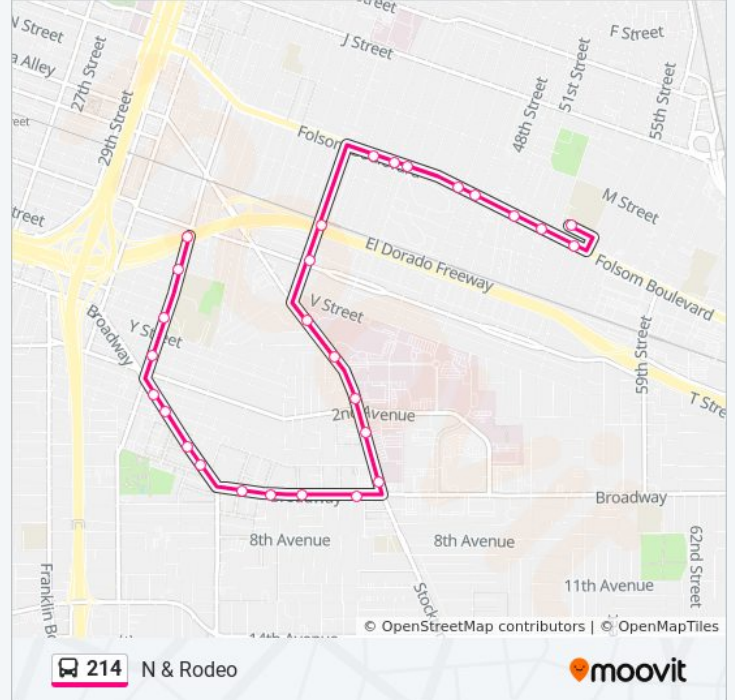

Stops: 24

Trip Duration: 20 min

Line Summary:

34th St & Truckee Way (NB)

T St & 34th St (WB)

Direction: N & Rodeo

28 stops

[VIEW LINE SCHEDULE](#)

34th St & T St (SB)

34th St & V St (SB)

34th St & X St (SB)

34th St & 1st Ave (SB)

Broadway & 34th St (EB)

Broadway & 35th St (EB)

Broadway & Bret Harte Ct (EB)

Broadway & 38th St (EB)

214 bus Info

Direction: N & Rodeo

Stops: 28

Trip Duration: 21 min

Line Summary:

39th St & R St LRT (NB)

Folsom Blvd & 41st St (EB)

Folsom Blvd & 42nd St (EB)

Folsom Blvd & 43rd St (EB)

Folsom Blvd & 46th St (EB)

Folsom Blvd & 47th St (EB)

Folsom Blvd & 49th St (EB)

Folsom Blvd & 51st St (EB)

Folsom Blvd & 53rd St (EB)

N St & Rodeo Way (WB)

214 bus time schedules and route maps are available in an offline PDF at moovitapp.com. Use the [Moovit App](#) to see live bus times, train schedule or subway schedule, and step-by-step directions for all public transit in Sacramento.