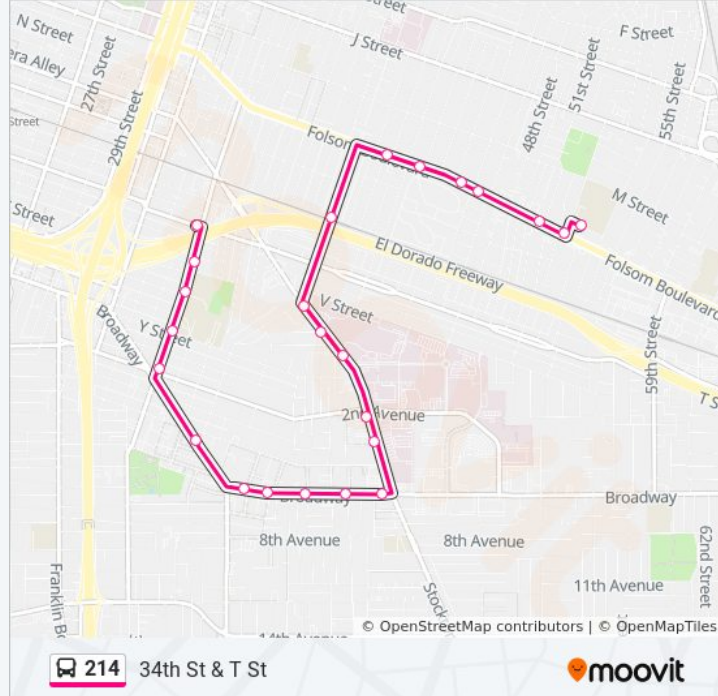

214

34th St & T St

Get The App

The 214 bus line (34th St & T St) has 2 routes. For regular weekdays, their operation hours are:

(1) 34th St & T St: 3:38 PM(2) N & Rodeo: 7:54 AM

Use the Moovit App to find the closest 214 bus station near you and find out when is the next 214 bus arriving.

Direction: 34th St & T St

24 stops

[VIEW LINE SCHEDULE](#)

- N St & Rodeo Way (WB)
- Folsom Blvd & Rodeo Way (WB)
- Folsom Blvd & 51st St (WB)
- Folsom Blvd & 46th St (WB)
- Folsom Blvd & 45th St (WB)
- Folsom Blvd & 43rd St (WB)
- Folsom Blvd & 41st St (WB)
- 39th St & R St (SB)
- Stockton Blvd & Miller Way (SB)
- Stockton Blvd & Colonial Way (SB)
- Stockton Blvd & X St (SB)
- Stockton Blvd & 2nd Ave (SB)
- Stockton Blvd & 3rd Ave (SB)
- Broadway & Stockton Blvd (WB)
- Broadway & 43rd St (WB)
- Broadway & San Jose Way (WB)
- Broadway & La Solidar Way (WB)
- Broadway & 39th St (WB)
- Broadway & 37th St (WB)
- 34th St & 2nd Ave (NB)
- 34th St & Y St (NB)
- 34th St & W St (NB)

Stops: 24

Trip Duration: 20 min

Line Summary:

34th St & Truckee Way (NB)

T St & 34th St (WB)

Direction: N & Rodeo

28 stops

[VIEW LINE SCHEDULE](#)

34th St & T St (SB)

34th St & V St (SB)

34th St & X St (SB)

34th St & 1st Ave (SB)

Broadway & 34th St (EB)

Broadway & 35th St (EB)

Broadway & Bret Harte Ct (EB)

Broadway & 38th St (EB)