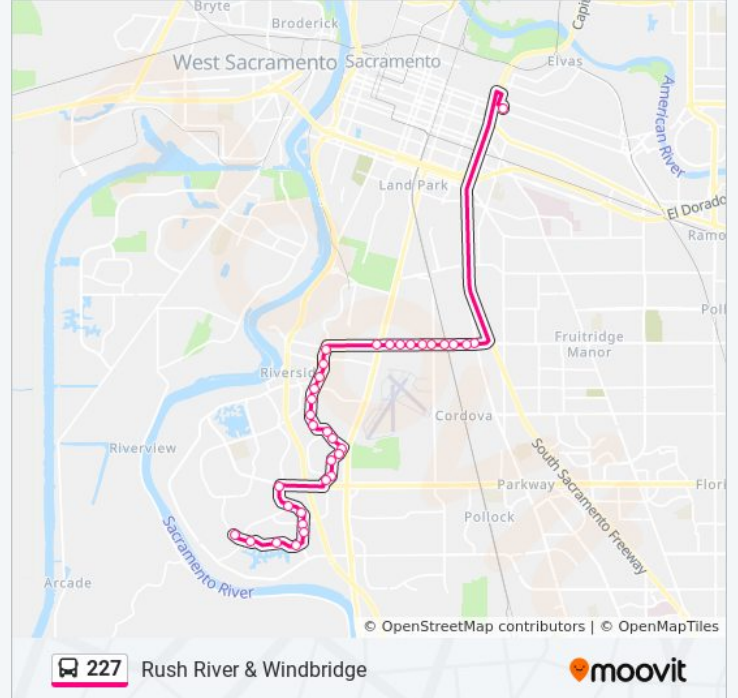

Rush River & Windbridge

Get The App

The 227 bus line Rush River & Windbridge has one route. For regular weekdays, their operation hours are:

(1) Rush River & Windbridge: 2:40 PM

Use the Moovit App to find the closest 227 bus station near you and find out when is the next 227 bus arriving.

Direction: Rush River & Windbridge

Stops: 34

Trip Duration: 32 min

Line Summary:

SLP Dr & 56th Ave (SB)

SLP Dr & 58th Ave (SB)

SLP Dr & Florin Rd (NB)

Greenhaven Dr & Florin Rd (SB)

Greenhaven Dr & Windbridge Dr (SB)

Greenhaven Dr & La Fleur Way (SB)

Greenhaven Dr & SLP Dr (SB)

Greenhaven Dr & Heritage Wood Cir (SB)

Rush River Dr & Monte Brazil Dr (WB)

Rush River Dr & Still Breeze Way (WB)

Rush River Dr & Delta Wind Dr (WB)

Rush River Dr & Windbridge Dr (WB)

227 bus time schedules and route maps are available in an offline PDF at moovitapp.com. Use the [Moovit App](#) to see live bus times, train schedule or subway schedule, and step-by-step directions for all public transit in Sacramento.