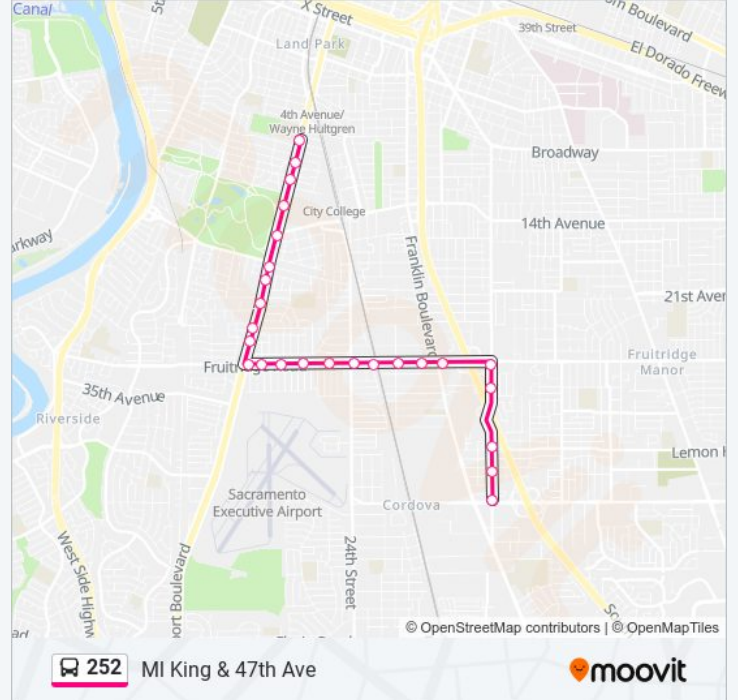

Fruitridge Rd & St Josephs Dr (EB)

Fruitridge Rd & Franklin Blvd (EB)

M L King Jr Blvd & Fruitridge Rd (SB)

M L King Jr Blvd & 32nd Ave (SB)

M L King Jr Blvd & 41st Ave (SB)

M L King Jr Blvd & 44th Ave (SB)

M L King Jr Blvd & 47th Ave (SB)

252 bus time schedules and route maps are available in an offline PDF at moovitapp.com. Use the [Moovit App](#) to see live bus times, train schedule or subway schedule, and step-by-step directions for all public transit in Sacramento.

[About Moovit](#) • [MaaS Solutions](#) • [Supported Countries](#) • [Mooviter Community](#)

© 2024 Moovit - All Rights Reserved

Check Live Arrival Times