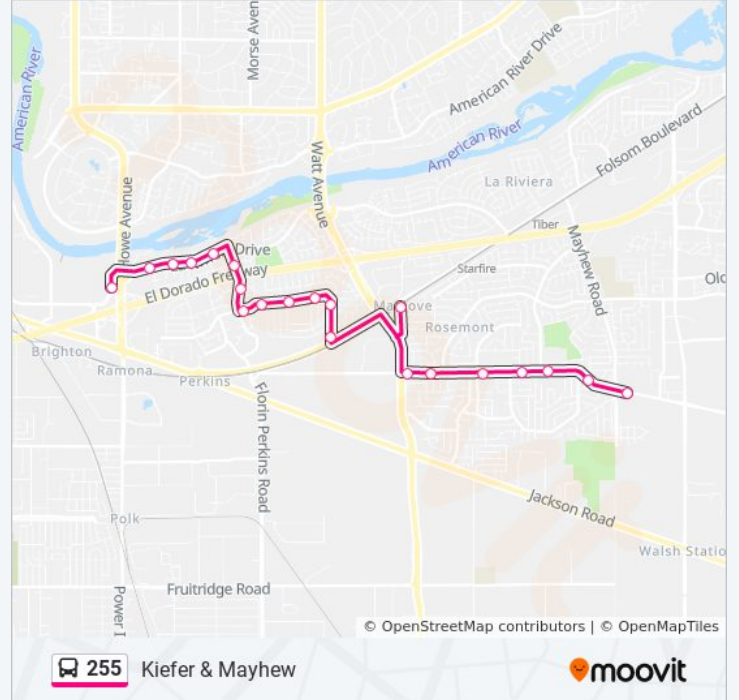

Kiefer Blvd & Huntsman Dr (EB)

Kiefer Blvd & Tallyho Dr (EB)

Kiefer Blvd & Mayhew Rd (EB)

255 bus time schedules and route maps are available in an offline PDF at moovitapp.com. Use the [Moovit App](#) to see live bus times, train schedule or subway schedule, and step-by-step directions for all public transit in Sacramento.

[About Moovit](#) • [MaaS Solutions](#) • [Supported Countries](#) • [Mooviter Community](#)

© 2024 Moovit - All Rights Reserved

Check Live Arrival Times