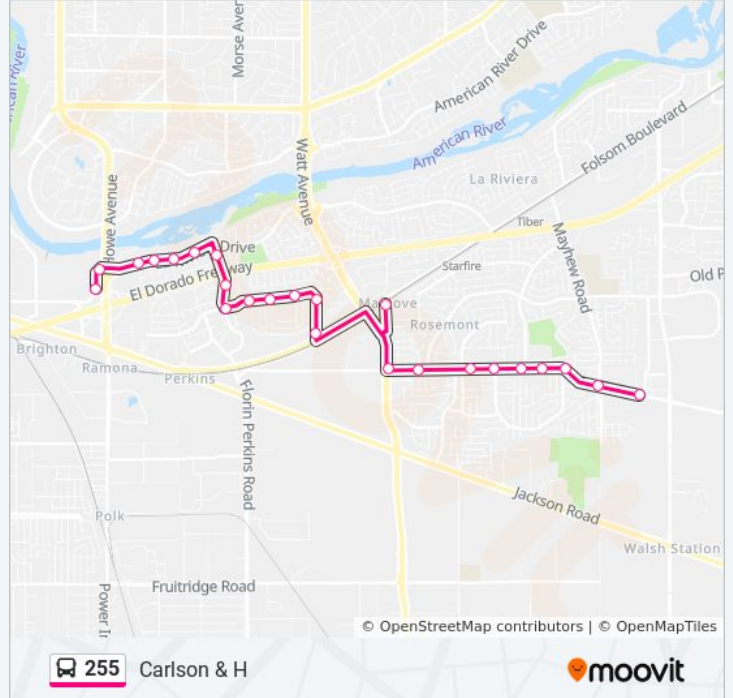

 255

Carlson & H

Get The App

The 255 bus line (Carlson & H) has 2 routes. For regular weekdays, their operation hours are:

(1) Carlson & H: 3:43 PM(2) Kiefer & Mayhew: 7:50 AM

Use the Moovit App to find the closest 255 bus station near you and find out when is the next 255 bus arriving.

Direction: Carlson & H

24 stops

[VIEW LINE SCHEDULE](#)

- Kiefer Blvd & Branch Center (WB)
- Kiefer Blvd & Mayhew Rd (WB)
- Kiefer Blvd & N Kiefer Blvd (WB)
- Kiefer Blvd & Arderly Ct (WB)
- Kiefer Blvd & Huntsman Dr (WB)
- Kiefer Blvd & Tallyho Dr (WB)
- Kiefer Blvd & Southport Dr (WB)
- Kiefer Blvd & Autumnwood Dr (WB)
- S Watt Ave & Kiefer Blvd (NB)
- Watt/Manlove Lrs & Bay 1 (EB)
- Wissemann Dr & Folsom Blvd (NB)
- Wissemann Dr & Brigham Way (NB)
- Wissemann Dr & Chiplay St (WB)
- Wissemann Dr & Belmar St (WB)
- Wissemann Dr & Everglade Dr (WB)
- Lake Forest Dr & Occidental Dr (WB)
- Occidental Dr & Bennington Way (NB)
- Occidental Dr & Mediterranean Way (NB)
- La Riviera Dr & Occidental Dr (WB)
- La Riviera Dr & Mediterranean Way (WB)
- La Riviera Dr & Lido Cir (WB)
- La Riviera Dr & Lido Cir (WB)

Stops: 24

Trip Duration: 30 min

Line Summary:

La Riviera Dr & Howe Ave (WB)

La Riviera Dr & College Town Dr (WB)

Direction: Kiefer & Mayhew

21 stops

[VIEW LINE SCHEDULE](#)

La Riviera Dr & College Town Dr (EB)

La Riviera Dr & Lido Cir (EB)

La Riviera Dr & Lido Cir (EB)

La Riviera Dr & Mediterranean Way (EB)

La Riviera Dr & Occidental Dr (EB)

Occidental Dr & Mediterranean Way (SB)