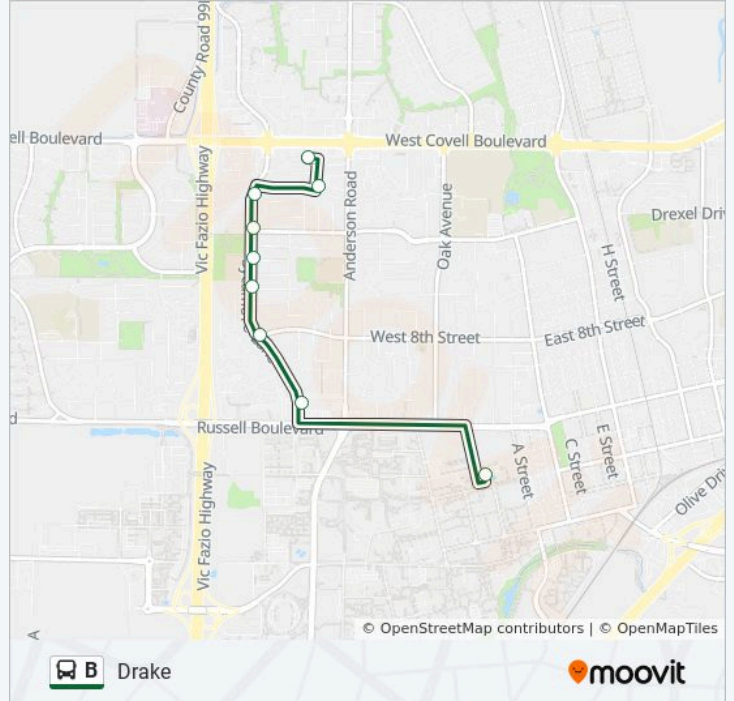

Drake

[Get The App](#)

The B bus line (Drake) has 2 routes. For regular weekdays, their operation hours are:

(1) Drake: 5:55 AM - 7:10 PM (2) UCD MU: 6:04 AM - 7:19 PM

Use the Moovit App to find the closest B bus station near you and find out when is the next B bus arriving.

Direction: Drake

9 stops

[VIEW LINE SCHEDULE](#)

- Memorial Union & East Island (SB)
- Sycamore Ln & Russell/Trader Joe's (NB)
- Sycamore Ln & 8th St (NB)
- Sycamore Ln & Cornell Drive (NB)
- Sycamore Ln & Bucknell Drive (NB)
- Sycamore Ln & Villanova Drive (NB)
- Sycamore Ln & Radcliffe Drive (NB)
- Radcliffe Drive & Apple Ln (NB)
- Drake Drive & Drake Apartments (WB)

B bus Info

Direction: Drake

Stops: 9

Trip Duration: 9 min

Line Summary:

Direction: UCD MU

8 stops

[VIEW LINE SCHEDULE](#)

Drake Drive & Drake Apartments (WB)

Sycamore Ln & Drake Drive (SB)

Sycamore Ln & Notre Dame Drive (SB)

Sycamore Ln & Colby Drive (SB)

Sycamore Ln & Cornell Drive (SB)

Sycamore & 8th (SB)

Sycamore Ln & Russell/Trader Joe's (SB)