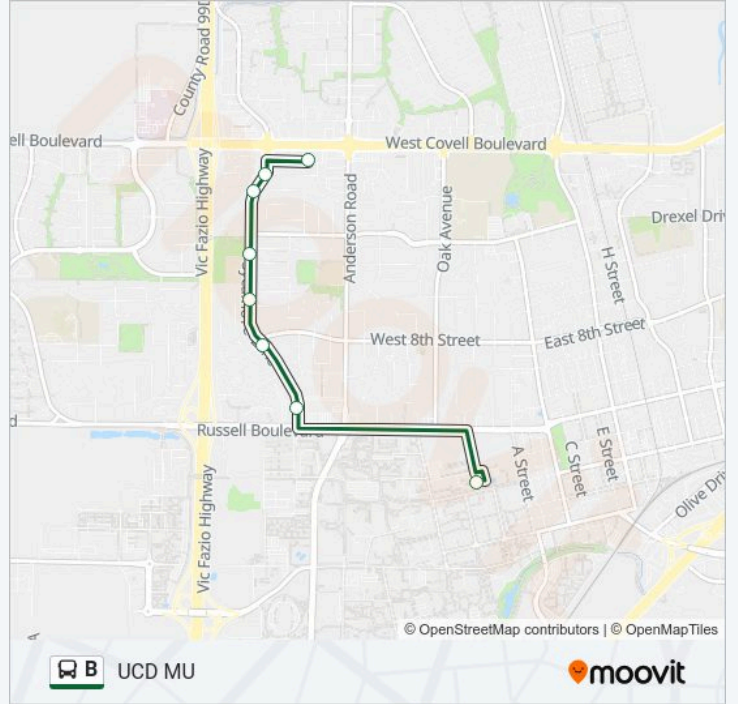

B bus time schedules and route maps are available in an offline PDF at moovitapp.com. Use the Moovit App to see live bus times, train schedule or subway schedule, and step-by-step directions for all public transit in Sacramento.

© 2024 Moovit - All Rights Reserved