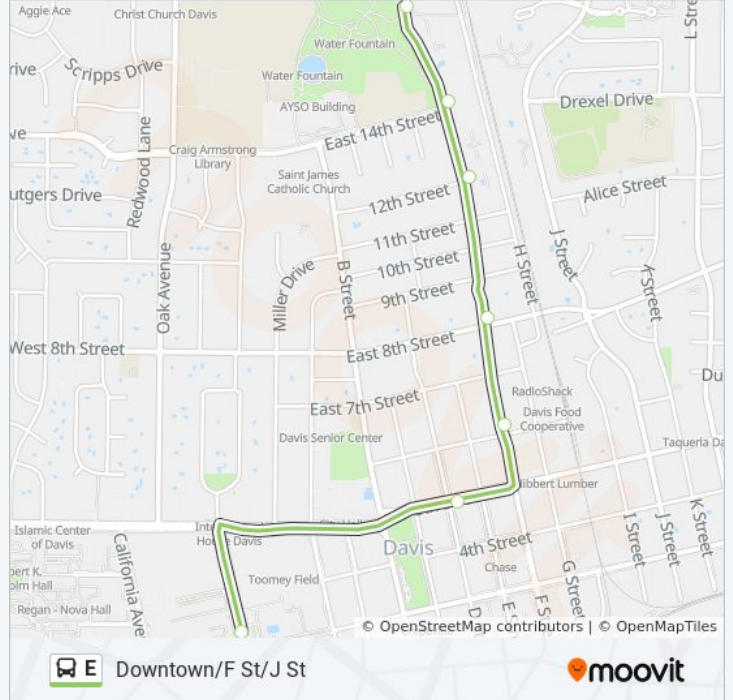

Downtown/F St/J St

Get The App

The E bus line (Downtown/F St/J St) has 2 routes. For regular weekdays, their operation hours are:

(1) J St: 6:55 AM - 9:40 PM (2) UCD MU: 7:03 AM - 9:48 PM

Use the Moovit App to find the closest E bus station near you and find out when is the next E bus arriving.

Direction: J St

7 stops

[VIEW LINE SCHEDULE](#)

Memorial Union & East Island (SB)

5th Street & D Street / Downtown (EB)

6th Street 715

F St & 8th St (NB)

F St & 12th St (NB)

E bus Info

Direction: J St

Stops: 7

Trip Duration: 8 min

Line Summary:

Direction: UCD MU

11 stops

[VIEW LINE SCHEDULE](#)

- F St & Covell Blvd (NB)
- J St & Cranbrook Ct (SB)
- J St & Drexel Drive/Holmes Junior High (SB)
- J St & Alice St (SB)
- 8th St & J St (WB)
- 8th St & G St (WB)
- F St & 8th St (SB)
- F St & 6th St (SB)
- 5th Street & D Street / Downtown (WB)
- Russell Blvd & A Street/City Hall (WB)
- Memorial Union & Main Island (NB)