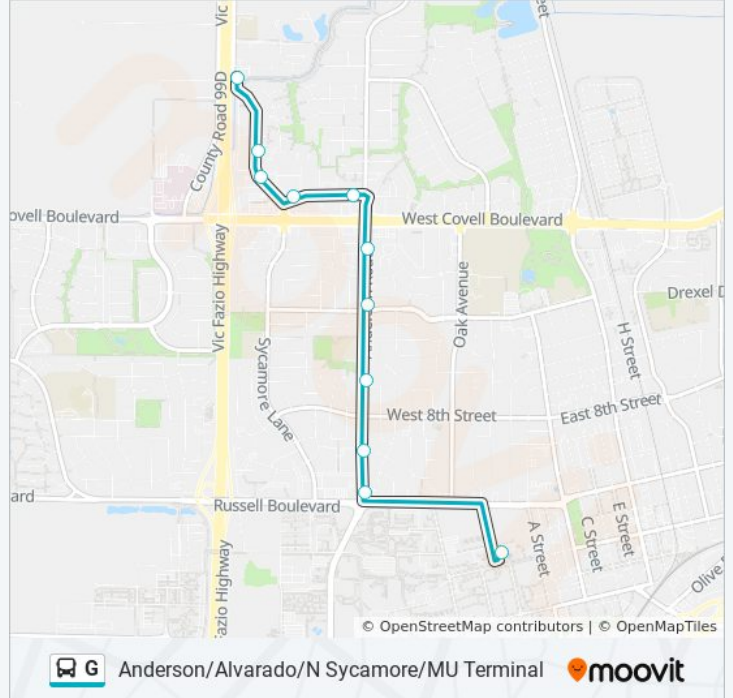

### Direction: N Sycamore

11 stops

[VIEW LINE SCHEDULE](#)

- Memorial Union & Main Island (SB)
- Anderson Rd & Russell Blvd (NB)
- Anderson & Sunset (NB)
- Anderson Rd & Amherst Drive (NB)
- Anderson Rd & Villanova Drive (NB)
- Anderson Rd & Hanover Drive/Anderson Plaza/Savemart (NB)
- Alvarado Ave & Anderson (WB)
- Alvarado Ave & Sycamore (WB) - Drop Off Only
- Sycamore Ln & Marketplace/Pepperwood Apts (NB) - Drop Off Only
- Sycamore Ln & Antelope (NB) - Drop Off Only
- North Sycamore Loop (NB)

### G bus Time Schedule

N Sycamore Route Timetable:

Sunday	9:00 AM - 6:10 PM
Monday	6:55 AM - 10:10 PM
Tuesday	6:55 AM - 10:10 PM
Wednesday	6:55 AM - 10:10 PM
Thursday	6:55 AM - 10:10 PM
Friday	6:55 AM - 8:10 PM
Saturday	9:00 AM - 6:10 PM

### G bus Info

**Direction:** N Sycamore

**Stops:** 11

**Trip Duration:** 10 min

**Line Summary:**

**Direction: UCD MU**

12 stops

[VIEW LINE SCHEDULE](#)

- North Sycamore Loop (NB)
- Sycamore Ln & Chaparral Apts (SB)
- Sycamore Ln & Antelope (SB)
- Sycamore Ln & Marketplace (SB)
- Alvarado Ave & Sycamore (EB)
- Alvarado Ave & Anderson (EB)
- Anderson Rd & Hanover Drive/Anderson Plaza/Savemart (SB)
- Anderson Rd & Villanova Drive (SB)
- Anderson Rd & Amherst Drive (SB)
- Anderson & Sunset (SB)
- Anderson Rd & Russell Blvd (SB)
- Memorial Union & Main Island (NB)