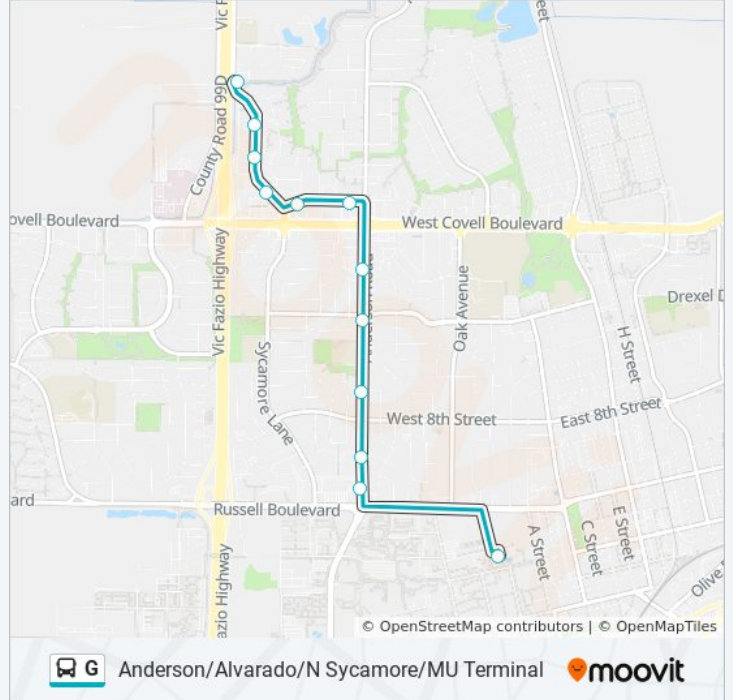

### Direction: N Sycamore

11 stops

[VIEW LINE SCHEDULE](#)

- Memorial Union & Main Island (SB)
- Anderson Rd & Russell Blvd (NB)
- Anderson & Sunset (NB)
- Anderson Rd & Amherst Drive (NB)
- Anderson Rd & Villanova Drive (NB)
- Anderson Rd & Hanover Drive/Anderson Plaza/Savemart (NB)
- Alvarado Ave & Anderson (WB)
- Alvarado Ave & Sycamore (WB) - Drop Off Only
- Sycamore Ln & Marketplace/Pepperwood Apts (NB) - Drop Off Only
- Sycamore Ln & Antelope (NB) - Drop Off Only
- North Sycamore Loop (NB)

- North Sycamore Loop (NB)
- Sycamore Ln & Chaparral Apts (SB)
- Sycamore Ln & Antelope (SB)
- Sycamore Ln & Marketplace (SB)
- Alvarado Ave & Sycamore (EB)
- Alvarado Ave & Anderson (EB)
- Anderson Rd & Hanover Drive/Anderson Plaza/Savemart (SB)
- Anderson Rd & Villanova Drive (SB)
- Anderson Rd & Amherst Drive (SB)
- Anderson & Sunset (SB)
- Anderson Rd & Russell Blvd (SB)
- Memorial Union & Main Island (NB)

**G bus Info**

**Direction:** UCD MU

**Stops:** 12

**Trip Duration:** 15 min

**Line Summary:**

G bus time schedules and route maps are available in an offline PDF at [moovitapp.com](https://moovitapp.com). Use the [Moovit App](#) to see live bus times, train schedule or subway schedule, and step-by-step directions for all public transit in Sacramento.