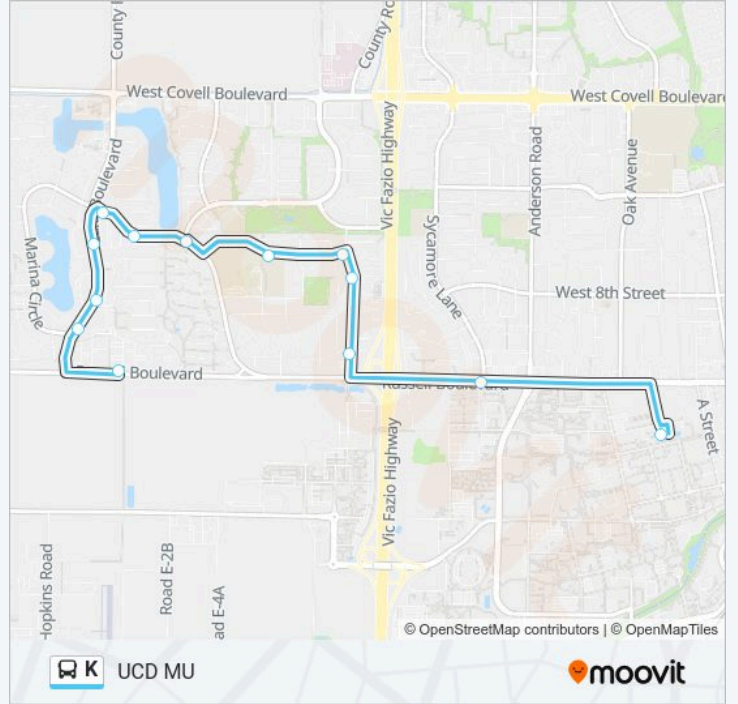

K bus Info

Direction: Arlington

Stops: 4

Trip Duration: 7 min

Line Summary:

Direction: UCD MU

13 stops

[VIEW LINE SCHEDULE](#)

- Russell Blvd & Arlington Farm (WB)
- Lake Blvd & Portage Bay (NB)
- Lake Blvd & Salem Ave (NB)
- Lake Blvd & Westlake Plaza (NB)
- Arlington Blvd & Lake Blvd (SB)
- Arlington Blvd & Cabot St (SB)
- Arlington Blvd & Shasta Drive (SB)
- Humboldt Ave & Imperial/Emerson Junior High (EB)
- Humboldt Ave & Arthur St (EB)
- Arthur St & North Adams St (SB)
- Arthur St & Alameda Ave (SB)
- Russell Blvd & Sycamore Lane/Trader Joe's (EB)
- Memorial Union & East Island (SB)

K bus Time Schedule

UCD MU Route Timetable:

Sunday	9:07 AM - 6:17 PM
Monday	7:02 AM - 9:42 PM
Tuesday	7:02 AM - 9:42 PM
Wednesday	7:02 AM - 9:42 PM
Thursday	7:02 AM - 9:42 PM
Friday	7:02 AM - 8:17 PM
Saturday	9:07 AM - 6:17 PM

K bus Info

Direction: UCD MU

Stops: 13

Trip Duration: 18 min

Line Summary:

K bus time schedules and route maps are available in an offline PDF at moovitapp.com. Use the Moovit App to see live bus times, train schedule or subway schedule, and step-by-step directions for all public transit in Sacramento.