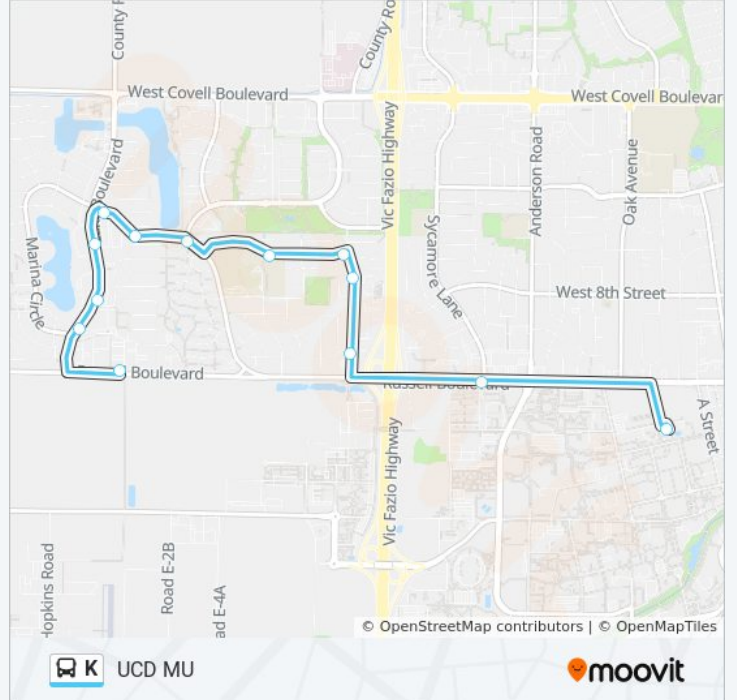

**K bus Info**

**Direction:** Arlington

**Stops:** 4

**Trip Duration:** 7 min

**Line Summary:**

**Direction: UCD MU**

13 stops

[VIEW LINE SCHEDULE](#)

- Russell Blvd & Arlington Farm (WB)
- Lake Blvd & Portage Bay (NB)
- Lake Blvd & Salem Ave (NB)
- Lake Blvd & Westlake Plaza (NB)
- Arlington Blvd & Lake Blvd (SB)
- Arlington Blvd & Cabot St (SB)
- Arlington Blvd & Shasta Drive (SB)
- Humboldt Ave & Imperial/Emerson Junior High (EB)
- Humboldt Ave & Arthur St (EB)
- Arthur St & North Adams St (SB)
- Arthur St & Alameda Ave (SB)
- Russell Blvd & Sycamore Lane/Trader Joe's (EB)
- Memorial Union & Main Island (NB)

**K bus Time Schedule**

UCD MU Route Timetable:

Sunday	9:07 AM - 6:17 PM
Monday	7:02 AM - 9:42 PM
Tuesday	7:02 AM - 9:42 PM
Wednesday	7:02 AM - 9:42 PM
Thursday	7:02 AM - 9:42 PM
Friday	7:02 AM - 7:42 PM
Saturday	9:07 AM - 6:17 PM

**K bus Info**

**Direction:** UCD MU

**Stops:** 13

**Trip Duration:** 18 min

**Line Summary:**

K bus time schedules and route maps are available in an offline PDF at [moovitapp.com](https://moovitapp.com). Use the [Moovit App](#) to see live bus times, train schedule or subway schedule, and step-by-step directions for all public transit in Sacramento.