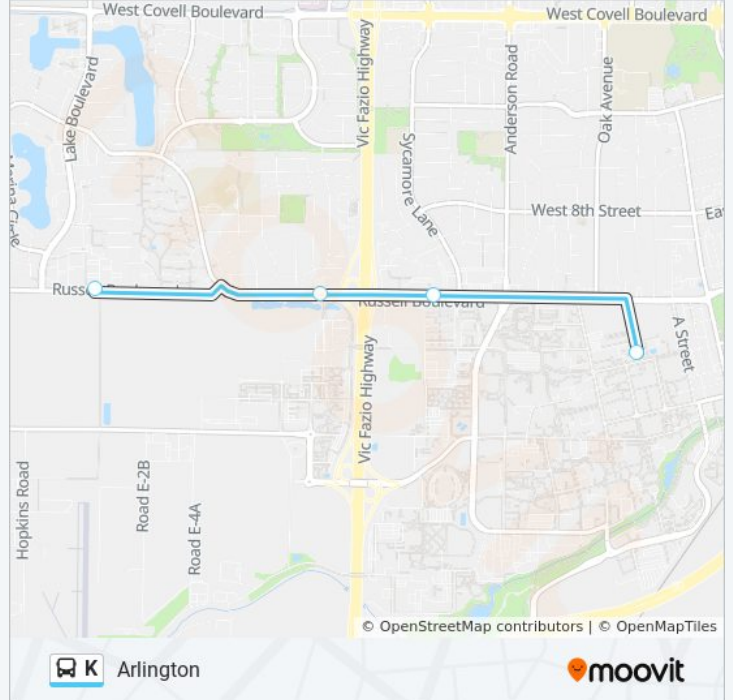

**Direction: Arlington**

4 stops

[VIEW LINE SCHEDULE](#)

Memorial Union & East Island (SB)

Russell Blvd & Sycamore Lane/Trader Joe's (WB)

Russell Blvd & Arthur St (WB)

Russell Blvd & Arlington Farm (WB)

**K bus Time Schedule**

Arlington Route Timetable:

Sunday	9:00 AM - 6:10 PM
Monday	6:55 AM - 9:35 PM
Tuesday	6:55 AM - 9:35 PM
Wednesday	6:55 AM - 9:35 PM
Thursday	6:55 AM - 9:35 PM
Friday	6:55 AM - 7:35 PM
Saturday	9:00 AM - 6:10 PM

**K bus Info**

**Direction:** Arlington

**Stops:** 4

**Trip Duration:** 7 min

**Line Summary:**

**Direction: UCD MU**

13 stops

[VIEW LINE SCHEDULE](#)

- Russell Blvd & Arlington Farm (WB)
- Lake Blvd & Portage Bay (NB)
- Lake Blvd & Salem Ave (NB)
- Lake Blvd & Westlake Plaza (NB)
- Arlington Blvd & Lake Blvd (SB)
- Arlington Blvd & Cabot St (SB)
- Arlington Blvd & Shasta Drive (SB)
- Humboldt Ave & Imperial/Emerson Junior High (EB)
- Humboldt Ave & Arthur St (EB)
- Arthur St & North Adams St (SB)
- Arthur St & Alameda Ave (SB)
- Russell Blvd & Sycamore Lane/Trader Joe's (EB)
- Memorial Union & Main Island (NB)