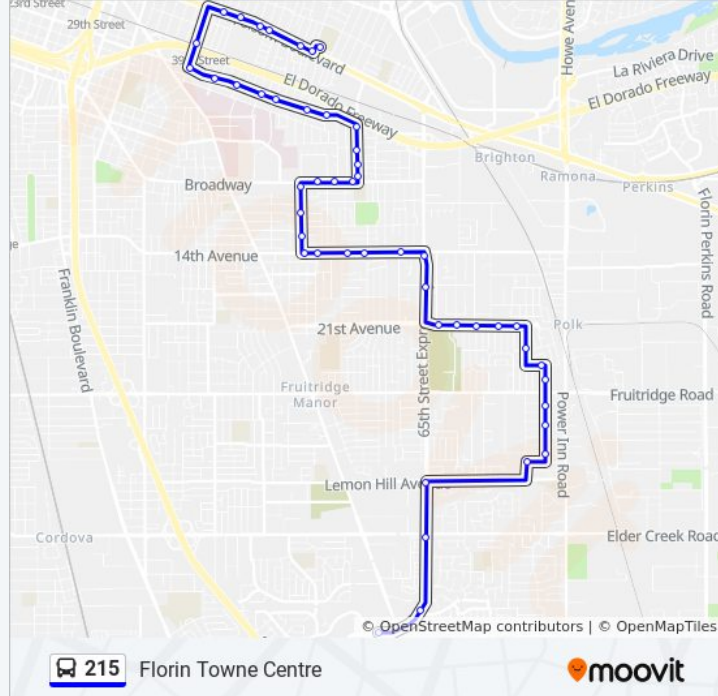

T St & 53rd St (EB)

T St & 55th St (EB)

59th St & T St (SB)

59th St & 2nd Ave (SB)

59th St & Tahoe Way (SB)

59th St & Broadway (SB)

Broadway & 59th St (WB)

Broadway & 57th St (WB)

**215 bus Info**

**Direction:** Florin Towne Centre

**Stops:** 48

**Trip Duration:** 36 min

**Line Summary:**

53rd St & Broadway (SB)

53rd St & 9th Ave (SB)

53rd St & 12th Ave (SB)

21st Ave & 69th St (EB)

21st Ave & 71st St (EB)

21st Ave & Lippitt Ln (EB)

21st Ave & 76th St (EB)

Bradford Dr & 25th Ave (SB)

Vandenberg Dr & 79th St (EB)

79th St & 28th Ave (SB)

79th St & 32nd Ave (SB)

79th St & 35th Ave (SB)

79th St & 38th Ave (SB)

39th Ave & Wilkinson St (WB)

65th St & Lemon Hill Ave (SB)

65th St & Elder creek Rd (SB)

65th St & 53rd Ave (SB)

65th St & Sky Pkwy (WB)

215 bus time schedules and route maps are available in an offline PDF at [moovitapp.com](https://moovitapp.com). Use the [Moovit App](#) to see live bus times, train schedule or subway schedule, and step-by-step directions for all public transit in Sacramento.