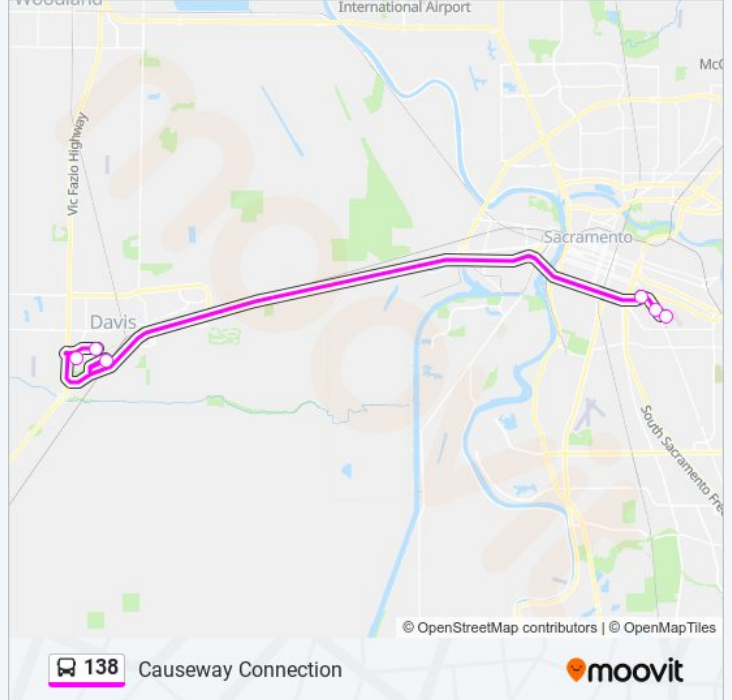

 138

Causeway Connection

Get The App

The 138 bus line (Causeway Connection) has 2 routes. For regular weekdays, their operation hours are:
(1) UC Davis Medical Center via Davis: 6:07 AM - 7:10 PM(2) UC Davis via Sacramento: 7:10 AM - 8:20 PM
Use the Moovit App to find the closest 138 bus station near you and find out when is the next 138 bus arriving.

Direction: UC Davis Medical Center via Davis

6 stops

[VIEW LINE SCHEDULE](#)

Hutchison Drive & California Way (EB)

UC Davis Health Sciences SB

Mondavi Center

T Street & 45th (WB)

Stockton Blvd & Colonial Way (SB)

Y Street & 45th

138 bus Time Schedule

UC Davis Medical Center via Davis Route Timetable:

Sunday	Not Operational
Monday	6:07 AM - 7:10 PM
Tuesday	6:07 AM - 7:10 PM
Wednesday	6:07 AM - 7:10 PM
Thursday	6:07 AM - 7:10 PM
Friday	6:07 AM - 7:10 PM
Saturday	Not Operational

138 bus Info

Direction: UC Davis Medical Center via Davis

Stops: 6

Trip Duration: 36 min

Line Summary:

Direction: UC Davis via Sacramento

5 stops

[VIEW LINE SCHEDULE](#)