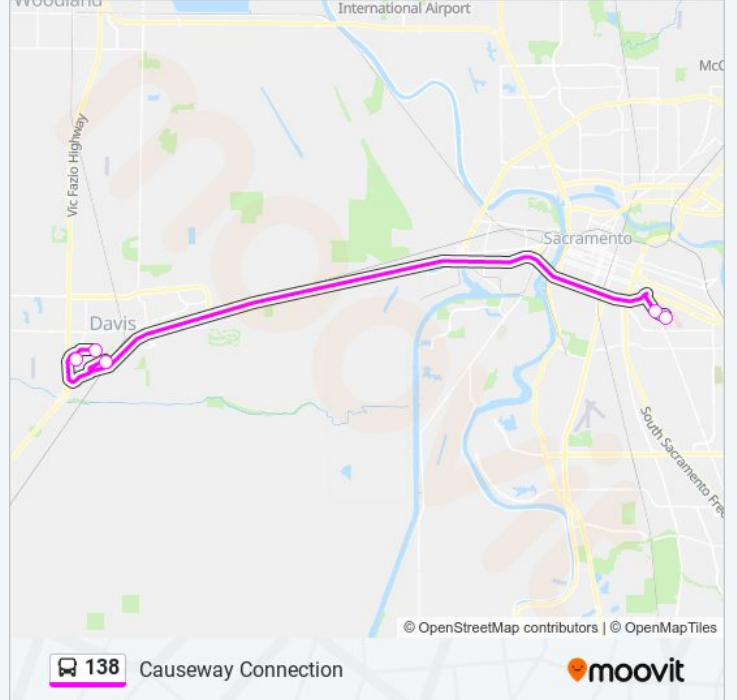

Direction: UC Davis Medical Center via Davis

6 stops

[VIEW LINE SCHEDULE](#)

Hutchison Drive & California Way (EB)

UC Davis Health Sciences SB

Mondavi Center

T Street & 45th (WB)

Stockton Blvd & Colonial Way (SB)

138 bus Info

Direction: UC Davis Medical Center via Davis

Stops: 6

Trip Duration: 36 min

Line Summary:

Direction: UC Davis via Sacramento

5 stops

[VIEW LINE SCHEDULE](#)

Y Street & 45th

Stockton Blvd & Colonial Way (NB)

Mondavi Center

UC Davis Health Sciences SB

Hutchison Drive & California Way (EB)

138 bus Time Schedule

UC Davis via Sacramento Route Timetable:

Sunday	Not Operational
Monday	7:10 AM - 8:20 PM
Tuesday	7:10 AM - 8:20 PM
Wednesday	7:10 AM - 8:20 PM
Thursday	7:10 AM - 8:20 PM
Friday	7:10 AM - 8:20 PM
Saturday	Not Operational

138 bus Info

Direction: UC Davis via Sacramento

Stops: 5

Trip Duration: 35 min

Line Summary:

138 bus time schedules and route maps are available in an offline PDF at moovitapp.com. Use the [Moovit App](#) to see live bus times, train schedule or subway schedule, and step-by-step directions for all public transit in Sacramento.