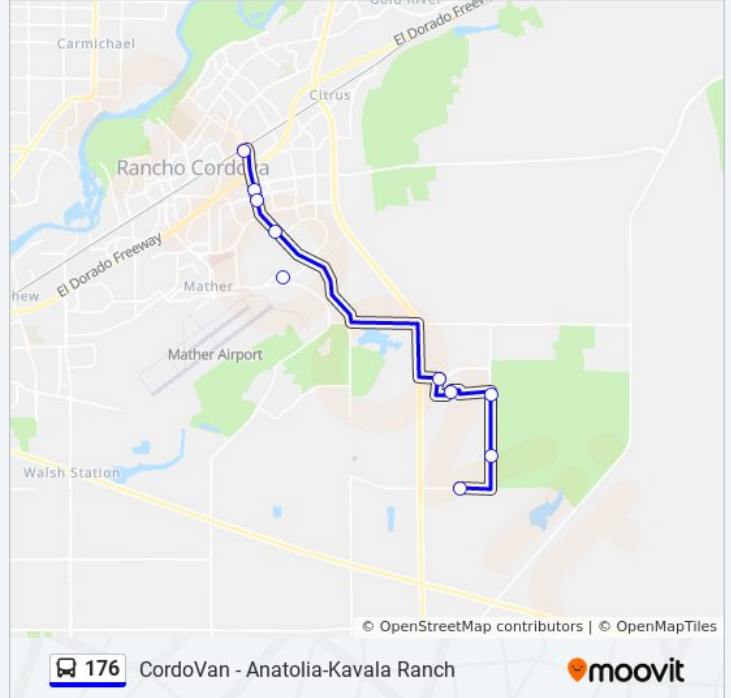

176

CordoVan - Anatolia-Kavala Ranch

Get The App

The 176 bus line (CordoVan - Anatolia-Kavala Ranch) has 2 routes. For regular weekdays, their operation hours are:
(1) Anatolia-Kavala Ranch: 5:39 AM - 6:39 PM(2) Cordovan: 6:05 AM - 7:04 PM

Use the Moovit App to find the closest 176 bus station near you and find out when is the next 176 bus arriving.

Direction: Anatolia-Kavala Ranch

10 stops

[VIEW LINE SCHEDULE](#)

- Zinfandel Dr & Zinfandel Crossing (NB)
- Zinfandel Dr & White Rock Rd (SB)
- Zinfandel Dr & Data Dr (SB)
- Zinfandel Dr & Bear Hollow Dr (SB)
- North Mather Blvd & Spoto Dr (EB)
- Chrysanthy Blvd & Anatolia Dr (EB)
- Appolon Dr & Steccato Dr (EB)
- Rancho Cordova Pkwy & Pericles Dr (SB)
- Rancho Cordova Pkwy & Country Garden Dr (SB)
- Kiefer & Country Garden (WB)

176 bus Time Schedule

Anatolia-Kavala Ranch Route Timetable:

Sunday	Not Operational
Monday	5:39 AM - 6:39 PM
Tuesday	5:39 AM - 6:39 PM
Wednesday	5:39 AM - 6:39 PM
Thursday	5:39 AM - 6:39 PM
Friday	5:39 AM - 6:39 PM
Saturday	Not Operational

176 bus Info

Direction: Anatolia-Kavala Ranch

Stops: 10

Trip Duration: 25 min

Line Summary:

Direction: Cordovan

7 stops

[VIEW LINE SCHEDULE](#)