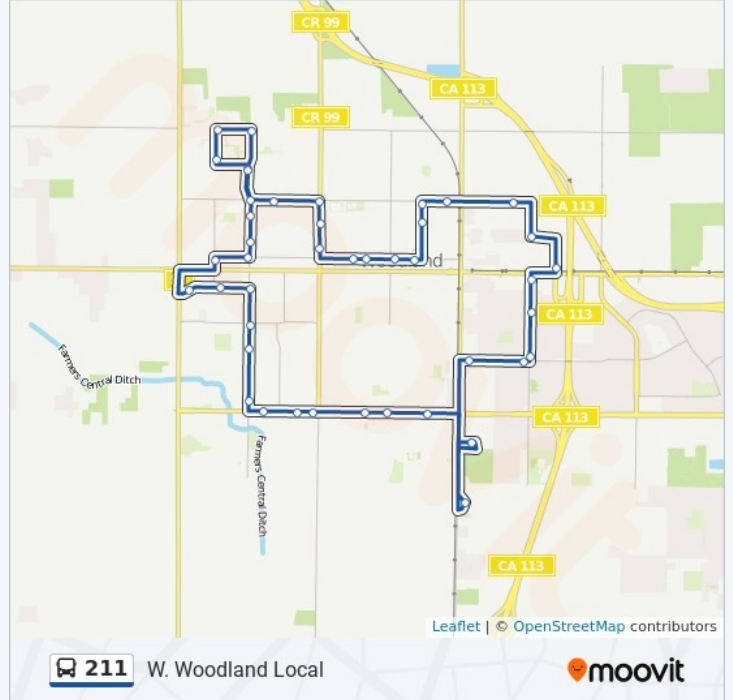

**211 bus Info**

**Direction:** W. Woodland Local

**Stops:** 44

**Trip Duration:** 50 min

**Line Summary:**

N. Cottonwood at W. Woodland SB

W. Beamer at Mariposa EB

W. Beamer at West EB

West at Clover SB

West at North SB

Court at Cleveland EB

Court at Walnut EB

Court at College EB

Court at 2nd EB

3rd St. at Clover NB

3rd St. at Beamer NB

Beamer at 5th EB

E. Beamer at Matmor EB

Matmor at Cannery SB

Industrial at E. Main SB

Matmor at E. Main SB

Matmor at Crystal Springs

Matmor at Gum SB

E. Gum at Matmor WB

E. Gum at East WB

Woodland Community & Senior Center NB

County Fair Mall - Depart

211 bus time schedules and route maps are available in an offline PDF at [moovitapp.com](https://moovitapp.com). Use the [Moovit App](#) to see live bus times, train schedule or subway schedule, and step-by-step directions for all public transit in Sacramento.