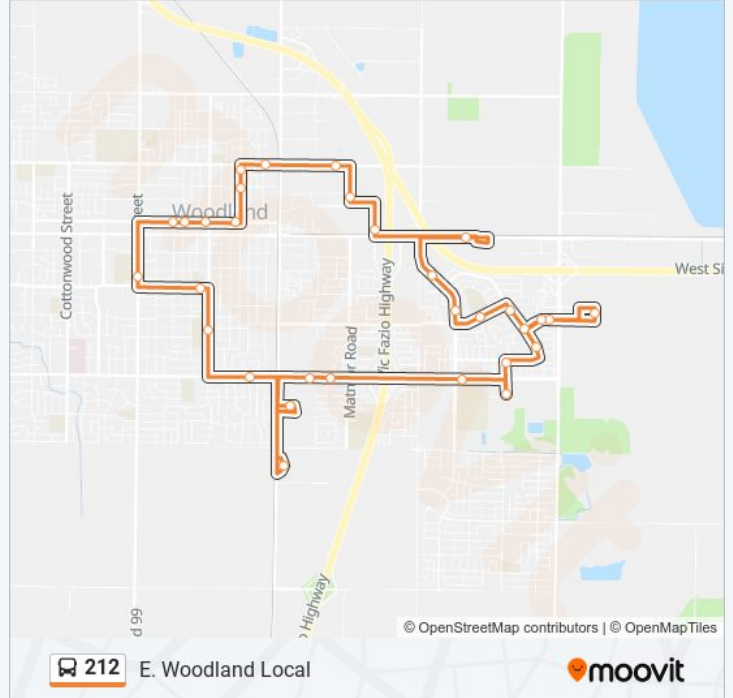

### Direction: E. Woodland Local

32 stops

[VIEW LINE SCHEDULE](#)

- County Fair Mall - Depart
- E. Gibson at County Fair Mall EB
- E. Gibson at Washington EB
- E. Gibson at Pioneer EB
- Woodland Community College
- Ogden at Branigan
- Farnham at Howard NB
- Maxwell at Burns EB
- Veterans at Maxwell
- Maxwell at Burns WB
- Farnham at Maxwell NB
- Farnham at Eaton
- E. Gum at Wallace WB
- Pioneer at E. Gum NB
- Pioneer at Spring Lake NB
- E. Main at Wal-Mart
- Industrial at E Main NB
- Matmor at Cannery NB
- E. Beamer at Matmor WB
- Beamer at 5th WB
- 3rd St. at Beamer SB
- 3rd St. at Clover SB

### 212 bus Info

**Direction:** E. Woodland Local

**Stops:** 32

**Trip Duration:** 50 min

**Line Summary:**

Court at 2nd WB

Court at College WB

Court at Walnut WB

Court at Cleveland WB

West at Park SB

Cross at Dingle EB

College at Marshall SB

Gibson at Coloma

Woodland Community & Senior Center NB

County Fair Mall - Depart

212 bus time schedules and route maps are available in an offline PDF at [moovitapp.com](https://moovitapp.com). Use the Moovit App to see live bus times, train schedule or subway schedule, and step-by-step directions for all public transit in Sacramento.

© 2024 Moovit - All Rights Reserved