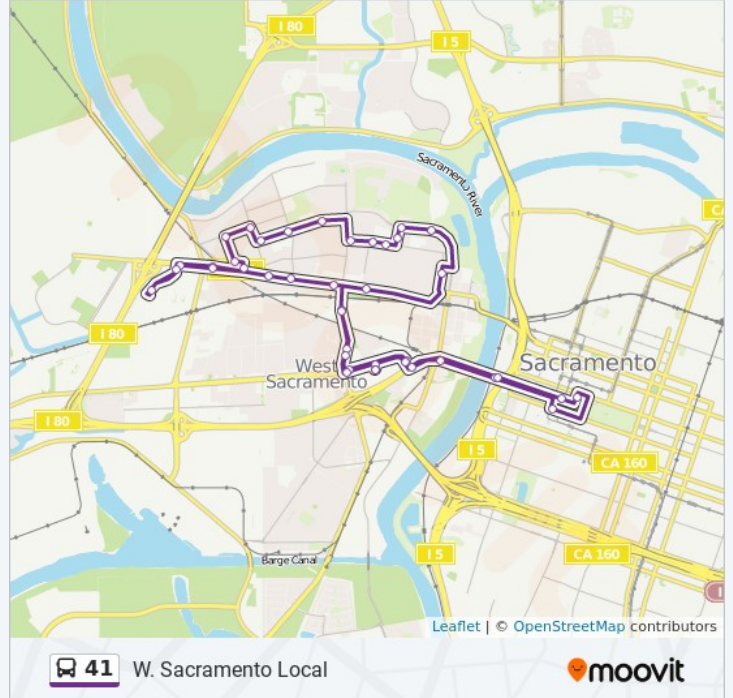

Hobson at Water

Water at Lisbon

Lisbon at Bryte

Anna at Bryte EB

Anna at Todhunter EB

Anna at Holland EB

Cummins at Kagle EB

Cummins at Hardy EB

41 bus Info

Direction: W. Sacramento Local

Stops: 41

Trip Duration: 50 min

Line Summary:

Douglas at Cummins NB
Lighthouse at Douglas EB
Lighthouse at Fountain EB
6th St. at Andrew SB
Sacramento at Douglas
Jefferson at Triangle Court SB
Jefferson at Michigan
W. Capitol at Jefferson EB
W. Capitol at Merkley
Garden at W. Capitol SB
Tower Bridge Gtwy at Garden EB
Tower Bridge Gtwy at Raley Field EB
Capitol Mall at Front EB
N St. at 7th St.
9th St. at L St.
Capitol Mall at 7th St.
Capitol Mall at Front WB
Garden at W. Capitol NB
West Sacramento Transit Center