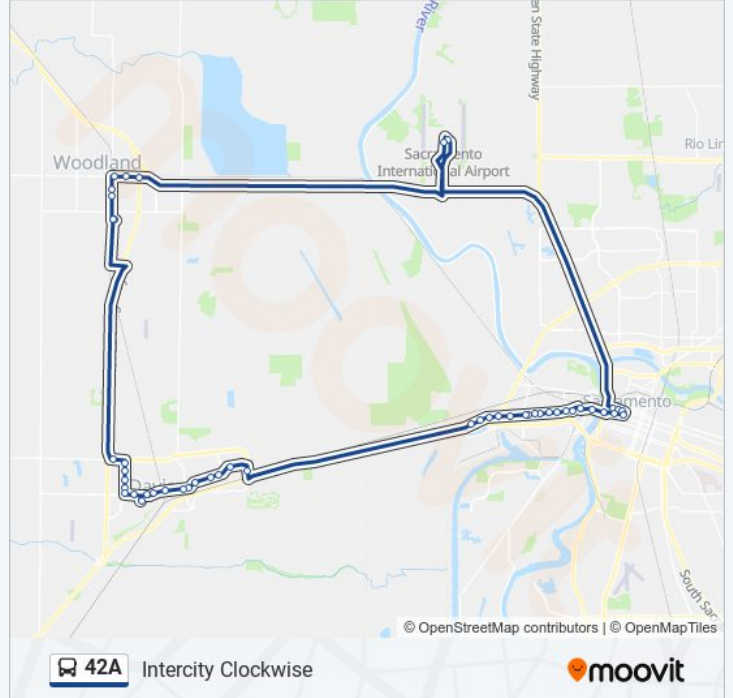

Intercity Clockwise

Get The App

The 42A bus line Intercity Clockwise has one route. For regular weekdays, their operation hours are:

(1) Intercity Clockwise: 5:00 AM - 10:15 PM

Use the Moovit App to find the closest 42A bus station near you and find out when is the next 42A bus arriving.

Direction: Intercity Clockwise

48 stops

[VIEW LINE SCHEDULE](#)

- County Fair Mall - Depart
- East at Gum
- East at Cross NB
- E. Main at East
- E. Main at Matmor
- E. Main at Industrial EB
- Sacramento International Airport & Terminal A (Nb)
- Sacramento International Airport & Terminal B (Sb)
- J St. at 4th St.
- J St. at 6th St.
- J St & 8th St (EB)
- 9th Street 1110
- L St. at 5th St.
- Capitol Mall at Front WB
- Tower Bridge Gtwy at Raley Field WB
- Garden at W. Capitol NB
- West Sacramento Transit Center
- W. Capitol at Jefferson WB
- W. Capitol at Westacre WB
- W. Capitol at Poplar WB
- W. Capitol at Cedar WB

42A bus Time Schedule

Intercity Clockwise Route Timetable:

Sunday	5:00 AM - 10:15 PM
Monday	5:00 AM - 10:15 PM
Tuesday	5:00 AM - 10:15 PM
Wednesday	5:00 AM - 10:15 PM
Thursday	5:00 AM - 10:15 PM
Friday	5:00 AM - 10:15 PM
Saturday	5:00 AM - 10:15 PM

42A bus Info

Direction: Intercity Clockwise

Stops: 48

Trip Duration: 115 min

Line Summary:

W. Capitol at Pecan WB
 W. Capitol at Glide WB
 W. Capitol at Harbor WB
 W. Capitol at Pine WB
 W. Capitol at Northport WB
 W. Capitol at Roadway WB
 W. Capitol at Interstate Co. WB
 W. Capitol at Enterprise WB
 Mace at 2nd St. NB
 Alhambra at Carcia
 5th St & Pelz Bike Path (WB)
 5th St & Spafford (WB)
 5th St & Cantrill/Greystone (WB)
 5th St & Post Office / Pole Line Rd (WB)
 5th St & Pole Line Rd/D.M.V (WB)
 5th St at I St.
 5th St. at D St. WB
 Russell at A St. Wb
 UC Davis Memorial Union
 Russell at California WB
 Anderson at Russell NB
 Anderson at Sunset NB
 Anderson at Amherst NB
 Anderson at Villanova NB
 Anderson at Hanover NB
 W. Covell at Sycamore WB
 County Fair Mall