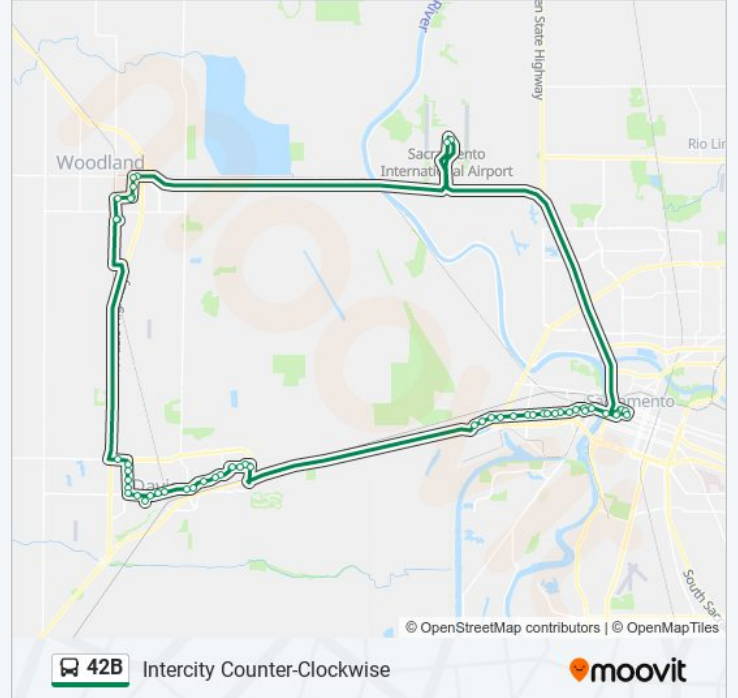

Intercity Counter-Clockwise

Get The App

The 42B bus line Intercity Counter-Clockwise has one route. For regular weekdays, their operation hours are:

(1) Intercity Counter-Clockwise: 5:20 AM - 10:20 PM

Use the Moovit App to find the closest 42B bus station near you and find out when is the next 42B bus arriving.

W. Capitol at Merkley

Garden at W. Capitol SB

Tower Bridge Gtwy at Garden EB

Tower Bridge Gtwy at Raley Field EB

Capitol Mall at Front EB

5th St. at L St.

J St. at 6th St.

J St & 8th St (EB)

9th Street 1110

L St. at 5th St.

Sacramento International Airport & Terminal A
(Nb)

Sacramento International Airport & Terminal B
(Sb)

E. Main at Industrial WB

Matmor at E. Main SB

Matmor at Crystal Springs

Matmor at Gum SB

E. Gum at Matmor WB

E. Gum at East WB

County Fair Mall

42B bus time schedules and route maps are available in an offline PDF at moovitapp.com. Use the Moovit App to see live bus times, train schedule or subway schedule, and step-by-step directions for all public transit in Sacramento.