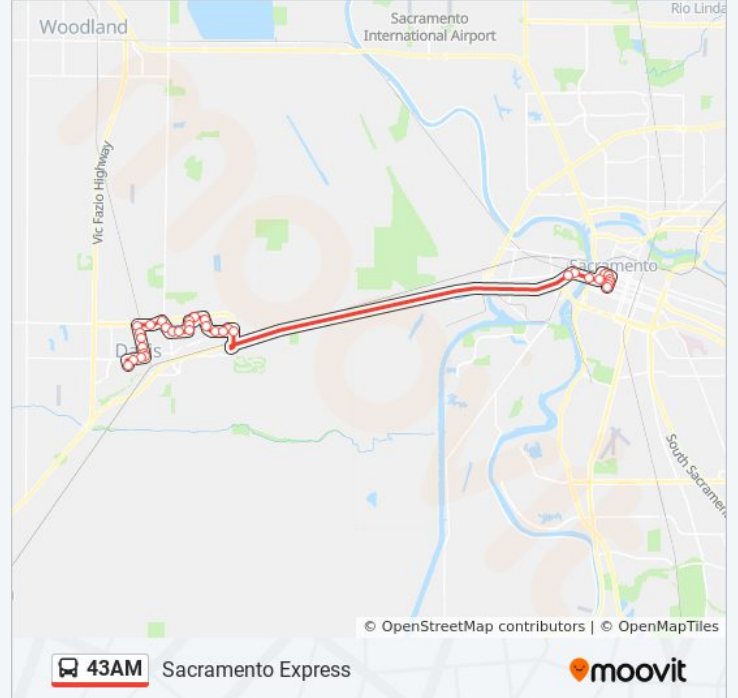

Alhambra at Mace EB

Mace at 2nd St. SB

Tower Bridge Gtwy at Garden EB

Tower Bridge Gtwy at Raley Field EB

Capitol Mall at Front EB

5th St. at L St.

J St. at 6th St.

J St & 8th St (EB)

9th Street 1110

9th St. at L St.

9th St & Capitol Ave (SB)

9th St & N St (SB)

43AM bus time schedules and route maps are available in an offline PDF at moovitapp.com. Use the [Moovit App](#) to see live bus times, train schedule or subway schedule, and step-by-step directions for all public transit in Sacramento.

[About Moovit](#) • [MaaS Solutions](#) • [Supported Countries](#) • [Mooviter Community](#)

© 2024 Moovit - All Rights Reserved

Check Live Arrival Times