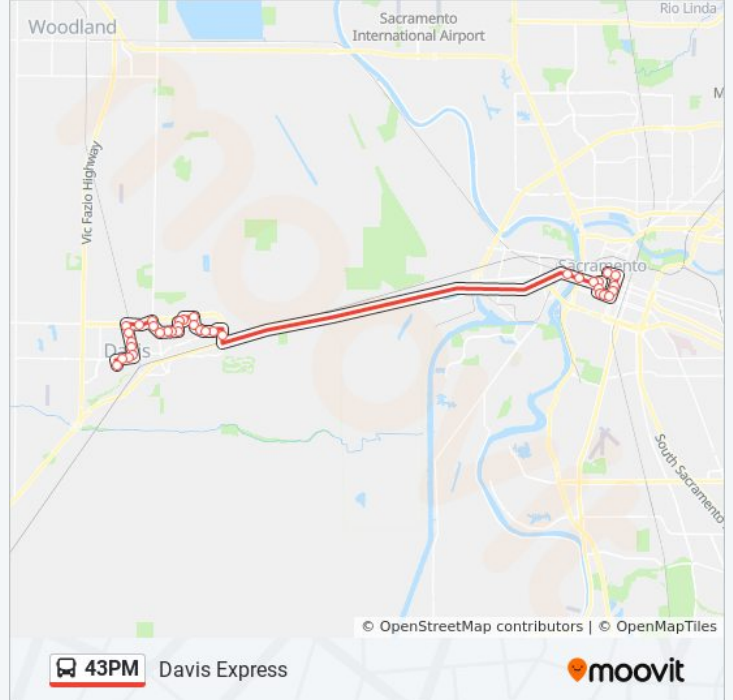

Direction: Davis Express

36 stops

[VIEW LINE SCHEDULE](#)

H Street 1199-1101

H St. at 14th St.

15th St. at K St.

15th St. at N St.

P St. at 14th St.

P St. at 13th St.

P St & 11th St (WB)

10th St. at N St.

9th St. at L St.

Capitol Mall at 7th St.

Capitol Mall at Front WB

Tower Bridge Gtwy at Raley Field WB

Mace at 2nd St. NB

Loyola at Tulip

43PM bus Time Schedule

Davis Express Route Timetable:

Sunday	Not Operational
Monday	4:33 PM
Tuesday	4:33 PM
Wednesday	4:33 PM
Thursday	4:33 PM
Friday	4:33 PM
Saturday	Not Operational

43PM bus Info

Direction: Davis Express

Stops: 36

Trip Duration: 63 min

Line Summary:

Loyola at Regis East
Loyola at Nutmeg WB
Loyola at Whittier Dr
Poleline at Chestnut NB
Poleline at Covell
E. Covell at J WB
F St. at Covell SB
F St. at 14th St. SB
F St. at 11th St.
F St. at 8th St. SB
F St. at 6th St. SB
5th St. at D St. WB
Russell at A St.Wb
UC Davis Memorial Union