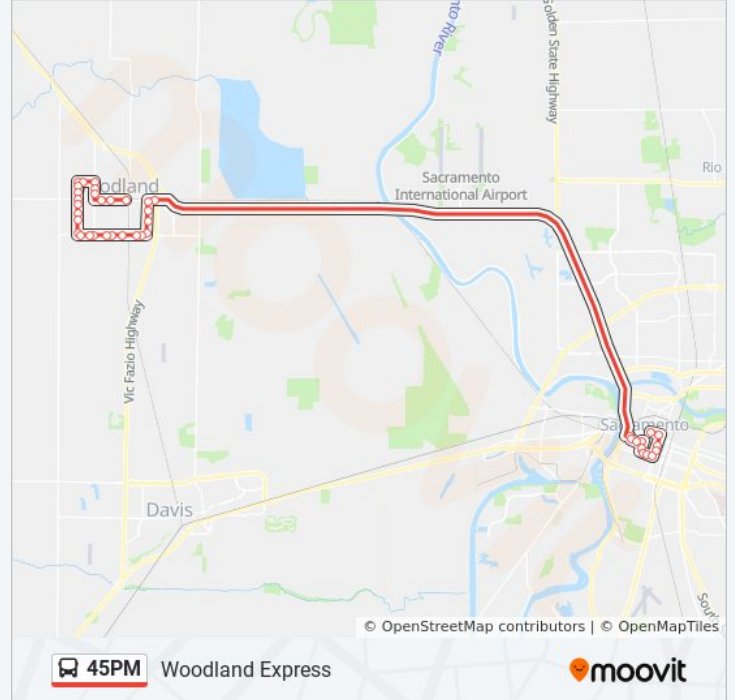

 45PM

Woodland Express

Get The App

The 45PM bus line Woodland Express has one route. For regular weekdays, their operation hours are:

(1) Woodland Express: 4:35 PM

Use the Moovit App to find the closest 45PM bus station near you and find out when is the next 45PM bus arriving.

Direction: Woodland Express

Stops: 40

Trip Duration: 72 min

Line Summary:

W. Gibson at West WB

W. Gibson at Midway WB

W. Gibson at Amherst WB

Cottonwood at W. Gibson NB

Cottonwood at W. Southwood NB

Cottonwood at W. Cross NB

Cottonwood at W. Lincoln NB

Cottonwood at W. Main NB

Cottonwood at Riverside NB

Cottonwood at Buckeye NB

Cottonwood at W Beamer NB

W. Beamer at Mariposa EB

W. Beamer at West EB

West at Clover SB

West at North SB

Main at Cleveland EB

Main at Elm EB

Main at 5th EB

45PM bus time schedules and route maps are available in an offline PDF at moovitapp.com. Use the [Moovit App](#) to see live bus times, train schedule or subway schedule, and step-by-step directions for all public transit in Sacramento.