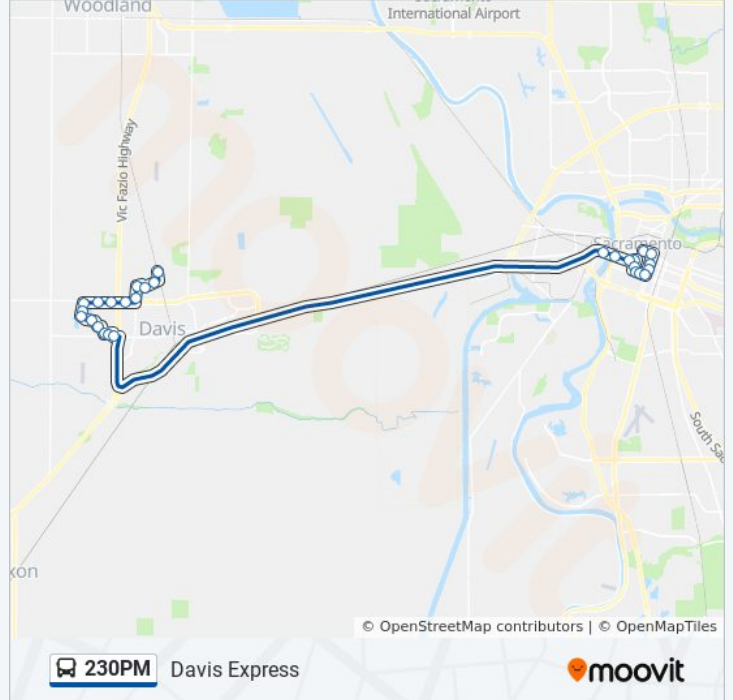

W. Covell at Sycamore EB

Anderson at Alvarado NB

Anderson at Valencia NB

Grande at Catalina EB

Grande at Solito EB

F at Anderson NB

230PM bus time schedules and route maps are available in an offline PDF at moovitapp.com. Use the [Moovit App](#) to see live bus times, train schedule or subway schedule, and step-by-step directions for all public transit in Sacramento.

[About Moovit](#) · [MaaS Solutions](#) · [Supported Countries](#) · [Mooviter Community](#)

© 2024 Moovit - All Rights Reserved

Check Live Arrival Times