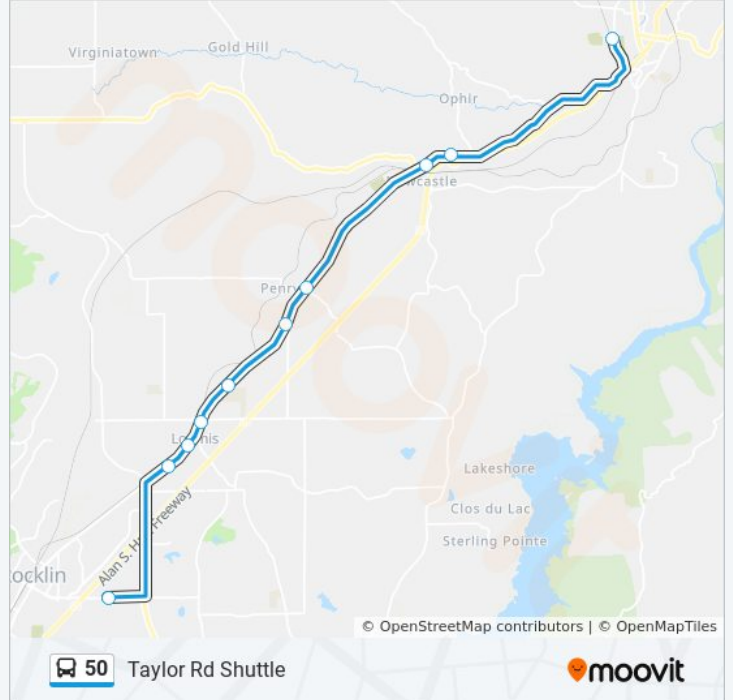

50 bus time schedules and route maps are available in an offline PDF at moovitapp.com. Use the [Moovit App](#) to see live bus times, train schedule or subway schedule, and step-by-step directions for all public transit in Sacramento.

[About Moovit](#) • [MaaS Solutions](#) • [Supported Countries](#) • [Mooviter Community](#)

© 2024 Moovit - All Rights Reserved

Check Live Arrival Times