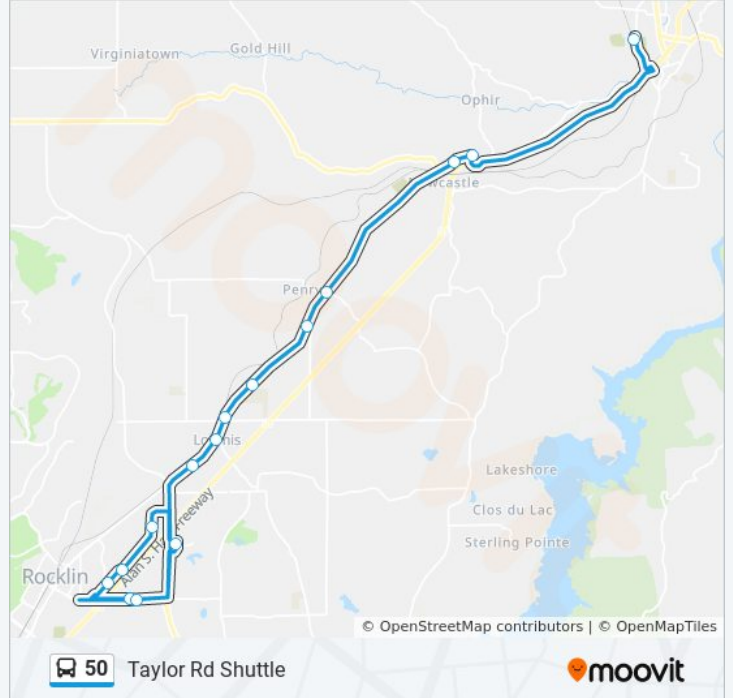

Direction: Auburn

16 stops

[VIEW LINE SCHEDULE](#)

- Sierra College
- Granite Dr & Sierra Meadows Dr
- Granite Dr (Across From Church)
- Target
- Rocklin Crossings (Walmart)
- Sierra College
- Sierra College
- Taylor Rd & Shawn Way
- Taylor Rd & Horseshoe Bar Rd
- Taylor Rd & King Rd
- Del Oro High School
- Taylor Rd & Penryn Rd
- Taylor Rd & English Colony Way (Penryn)
- Newcastle Hwy & Taylor Road EB
- Ophir Park and Ride
- Nevada St at Amtrak Station

50 bus Info

Direction: Auburn

Stops: 16

Trip Duration: 65 min

Line Summary:

Direction: Sierra College

10 stops

[VIEW LINE SCHEDULE](#)

- Nevada St at Amtrak Station
- Ophir Park and Ride
- Newcastle Hwy & Taylor Road WB
- Taylor Rd & English Colony Way (Penryn)
- Taylor Rd & Penryn Rd
- Del Oro High School
- Taylor Rd & King Rd
- Taylor Rd & Walnut St
- Taylor Rd & Shawn Way
- Sierra College