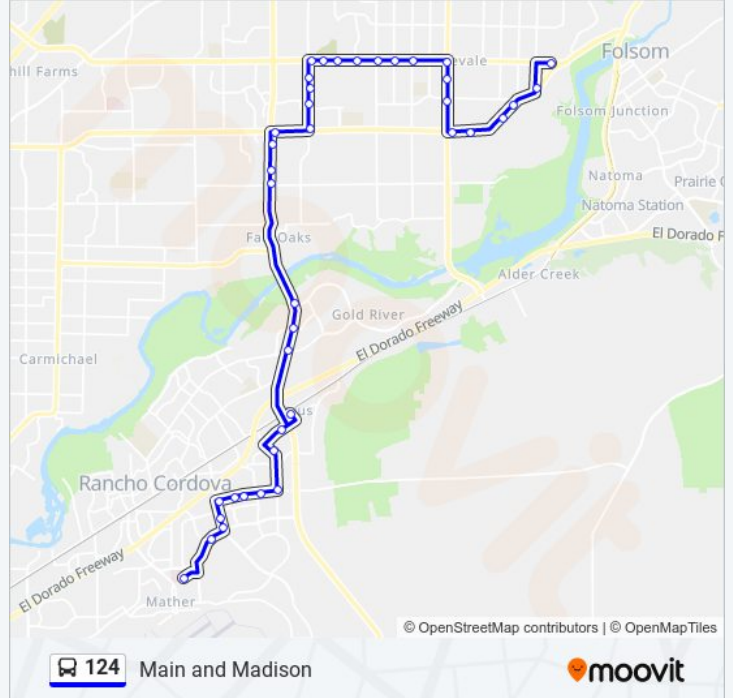

124 bus Info

Direction: Main and Madison

Stops: 39

Trip Duration: 50 min

Line Summary:

- Fair Oaks Blvd & Sunbonnet Dr (NB)
- Greenback Ln & Fair Oaks Blvd (EB)
- Greenback Ln & Kifisia Way (EB)
- Greenback Ln & Hoffman Ln (EB)
- Greenback Ln & Trajan Dr (EB)
- Greenback Ln & Kenneth Ave (EB)
- Greenback Ln & Almond Ave (EB)
- Greenback Ln & Illinois Ave (EB)
- Hazel Ave & Greenback Ln (SB)
- Hazel Ave & Glori Dawn Dr (SB)
- Hazel Ave & Pershing Ave (SB)
- Madison Ave & Hazel Ave (EB)
- Madison Ave & Flyway Dr (EB)
- Madison Ave & Blue Oak Dr (EB)
- Madison Ave & Pershing Ave (EB)
- Main Ave & Madison Ave (NB)
- Greenback Ln & Madison Ave (EB)

Direction: Mather Field Light Rail Station

37 stops

[VIEW LINE SCHEDULE](#)

- Madison Ave & Greenback Lane (WB)
- Madison Ave & Main Ave (WB)
- Madison Ave & Pershing Ave (WB)
- Madison Ave & Blue Oak Dr (WB)
- Madison Ave & Beauregard Way (WB)
- Madison Ave & Flyway Dr (WB)
- Hazel Ave & Madison Ave (NB)
- Hazel Ave & Leedy Ln (NB)
- Hazel Ave & Aksarben Dr (NB)
- Hazel Ave & Hazel Hill Ct. (NB)
- Greenback Ln & Hazel Ave (WB)
- Greenback Ln & Hickory Ave (WB)