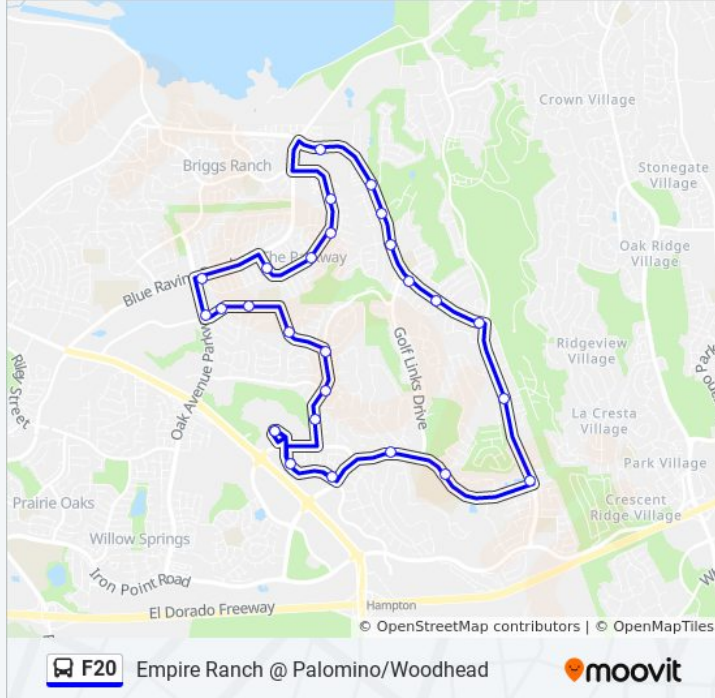

**F20 bus Info**

**Direction:** Empire Ranch @ Palomino/Woodhead

**Stops:** 27

**Trip Duration:** 30 min

**Line Summary:**

- E Natoma St & Bowen Dr (EB)
- E Natoma St & Golf Links Dr (EB)
- E Natoma St & Wesley Dr (EB)
- E Natoma St & Empire Ranch Rd (EB)
- Empire Ranch Rd & Woodhead St (SB)
- Empire Ranch Rd & Broadstone Pkwy (SB)
- Scholar Way & FLC Parking Lot/Admin Bldg (EB)

**Direction: Vista Del Lago High School**

27 stops

[VIEW LINE SCHEDULE](#)

- Empire Ranch Rd & Palomino Court (NB)
- Empire Ranch Rd & Woodhead St (NB)
- E Natoma St & Empire Ranch Rd (WB)
- E Natoma St & Wesley Dr (WB)
- E Natoma St & Bonhill Dr (WB)
- E Natoma St & Empire Ranch Golfclub (WB)
- E Natoma St & Ballou Circle (WB)
- Parkway Dr & Bonanza Lane (SB)
- Parkway Dr & Schiedigger Circle (SB)
- Parkway Dr & Bridge (SB)
- Parkway Dr & Willow Bend Rd (WB)
- Blue Ravine Rd & Jorgensen Rd (WB)
- Blue Ravine Rd & Big Valley Rd (WB)
- Oak Ave Pkwy & Oak Ave Pkwy (SB)
- N Lexington Dr & Ainsworth Way (EB)
- N Lexington Dr & Wesleyan Way (EB)
- Prewett Dr & N Lexington Dr (SB)
- Prewett Dr & Kilsby St (EB)

**Direction:** Vista Del Lago High School

**Stops:** 27

**Trip Duration:** 31 min

**Line Summary:**

Prewett Dr & Silberhorn Dr (EB)

Silberhorn Dr & S Lexington Dr (SB)

Silberhorn Dr & Wenham Way (SB)

Scholar Way & FLC Main Entrance (WB)