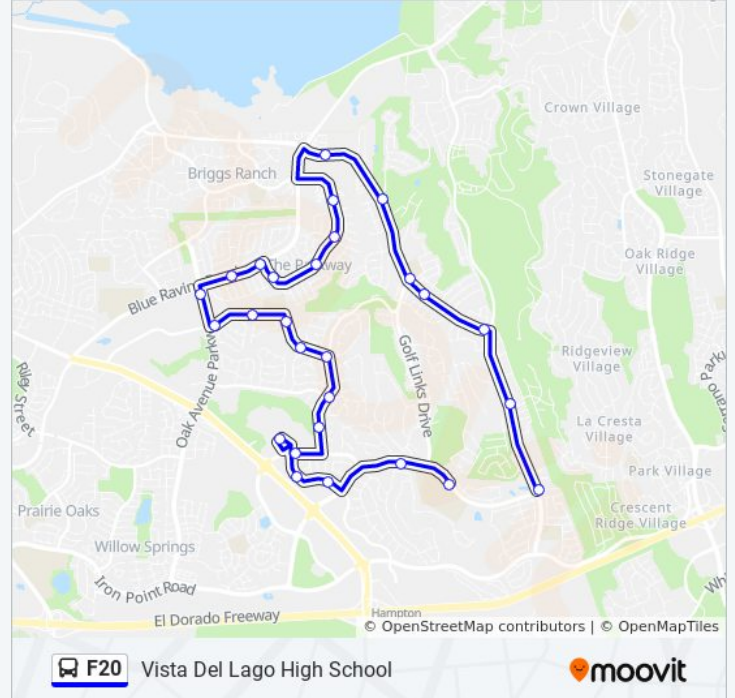

**Direction: Vista Del Lago High School**

27 stops

[VIEW LINE SCHEDULE](#)

- Empire Ranch Rd & Palomino Court (NB)
- Empire Ranch Rd & Woodhead St (NB)
- E Natoma St & Empire Ranch Rd (WB)
- E Natoma St & Wesley Dr (WB)
- E Natoma St & Bonhill Dr (WB)
- E Natoma St & Empire Ranch Golfclub (WB)
- E Natoma St & Ballou Circle (WB)
- Parkway Dr & Bonanza Lane (SB)
- Parkway Dr & Schiedigger Circle (SB)
- Parkway Dr & Bridge (SB)
- Parkway Dr & Willow Bend Rd (WB)
- Blue Ravine Rd & Jorgensen Rd (WB)
- Blue Ravine Rd & Big Valley Rd (WB)
- Oak Ave Pkwy & Oak Ave Pkwy (SB)
- N Lexington Dr & Ainsworth Way (EB)
- N Lexington Dr & Wesleyan Way (EB)
- Prewett Dr & N Lexington Dr (SB)
- Prewett Dr & Kilsby St (EB)

**Direction:** Vista Del Lago High School

**Stops:** 27

**Trip Duration:** 31 min

**Line Summary:**

Prewett Dr & Silberhorn Dr (EB)

Silberhorn Dr & S Lexington Dr (SB)

Silberhorn Dr & Wenham Way (SB)

Scholar Way & FLC Main Entrance (WB)

Scholar Way & FLC Parking Lot/Admin Bldg (EB)

Cavitt Dr & Lothian Way (SB)

Cavitt Dr & Broadstone Pkwy (SB)

Broadstone Pkwy & Serpa Way (EB)

Broadstone Pkwy & Eagle Way (EB)

F20 bus time schedules and route maps are available in an offline PDF at [moovitapp.com](https://moovitapp.com). Use the [Moovit App](#) to see live bus times, train schedule or subway schedule, and step-by-step directions for all public transit in Sacramento.