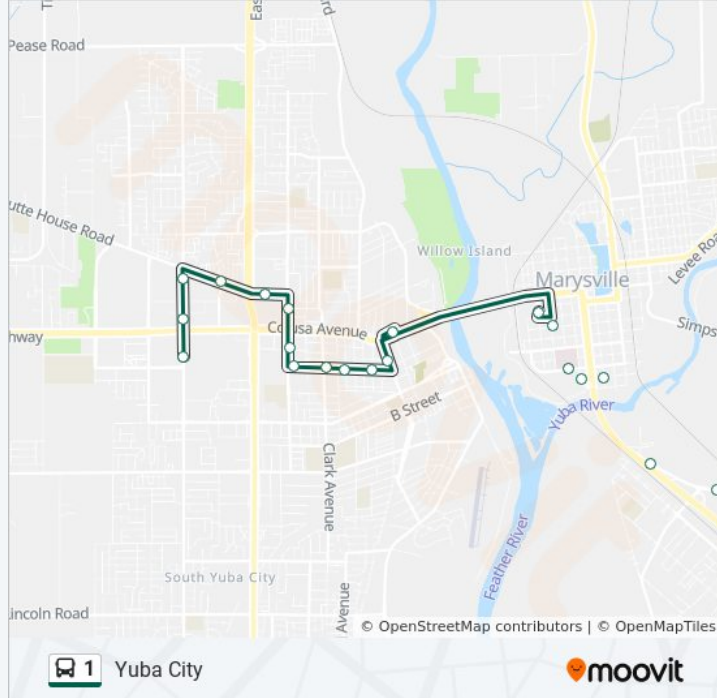

# Yuba City

Get The App

The 1 bus line (Yuba City) has 2 routes. For regular weekdays, their operation hours are:  
 (1) Yuba City: 6:30 AM - 6:00 PM (2) Yuba College: 6:24 AM - 6:20 PM  
 Use the Moovit App to find the closest 1 bus station near you and find out when is the next 1 bus arriving.

**Direction: Yuba City**  
 25 stops  
[VIEW LINE SCHEDULE](#)

**1 bus Time Schedule**  
 Yuba City Route Timetable:

Sunday	Not Operational
Monday	6:30 AM - 6:00 PM
Tuesday	6:30 AM - 6:00 PM
Wednesday	6:30 AM - 6:00 PM
Thursday	6:30 AM - 6:00 PM
Friday	6:30 AM - 6:00 PM
Saturday	8:22 AM - 5:00 PM

- Yuba College Terminal
- N Beale Rd & Woodland Dr
- N Beale Rd & Albrecht Ave
- N Beale Rd at Alpine/Park
- N Beale Rd & Lowe Ave
- N Beale Rd & Walmart North
- N Beale Rd at Rio Inn
- D & 2nd
- F & Second St (Buttes Manor)
- 3rd St at Rideout Hosp
- H & 7th St
- 8th Street 831
- Alturas & Shasta St.
- Plumas & Church St
- Forbes Ave & Almond St
- Forbes Ave & Orange St
- Forbes & Clark Ave
- Forbes & Gray Ave
- Gray & Louise Ave
- Gray & Ainsley Ave Mall (NB)
- Butte House & Target Entrance
- Butte House & El Dorado Ln

**1 bus Info**  
**Direction:** Yuba City  
**Stops:** 25  
**Trip Duration:** 45 min  
**Line Summary:**

Stabler Ln & Butte House

Stabler Ln & Starr Dr Dmv

North Walton Avenue 938-920