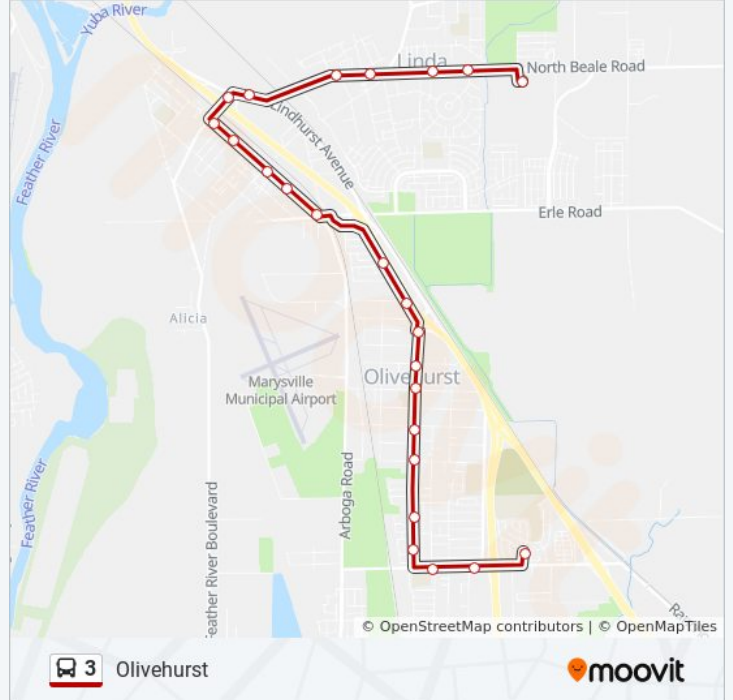

Direction: Olivehurst

24 stops

[VIEW LINE SCHEDULE](#)

- Yuba College Terminal
- N Beale Rd & Woodland Dr
- N Beale Rd & Albrecht Ave
- N Beale Rd at Alpine/Park
- N Beale Rd & Lowe Ave
- N Beale Rd & Walmart North
- Feather River & N Beale Rd
- Arboga Rd & Feather River
- Arboga Rd & Jay St
- Arboga Rd & Grand Ave
- 5594 Arboga Rd
- Arboga & Pasado Rd
- Chestnut Rd & Catalpa St
- Chestnut Rd & 2nd Ave
- Chestnut & Olivehurst Ave
- Olivehurst & 6th Ave
- Olivehurst & 7th Ave
- Olivehurst & 9th Ave
- Olivehurst & 11th Ave
- Olivehurst & Clarice Ave
- Olivehurst & Bellis Ct
- Mcgowan Pkwy & Ardmore Ave

3 bus Info

Direction: Olivehurst

Stops: 24

Trip Duration: 24 min

Line Summary:

Mcgowan Pkwy & George Ave

Evelyn & Martel Dr

Direction: Yuba College

24 stops

[VIEW LINE SCHEDULE](#)

Evelyn & Martel Dr

Mcgowan Pkwy & George Ave

Mcgowan Pkwy & Ardmore Ave

Olivehurst & Beverly Av

Olivehurst & 14th St

Olivehurst & 11th Ave

3 bus Info

Direction: Yuba College

Stops: 24

Trip Duration: 26 min

Line Summary:

[3 bus Line Map](#)

N Beale Rd & Lowe Ave

N Beale Rd & Park Ave