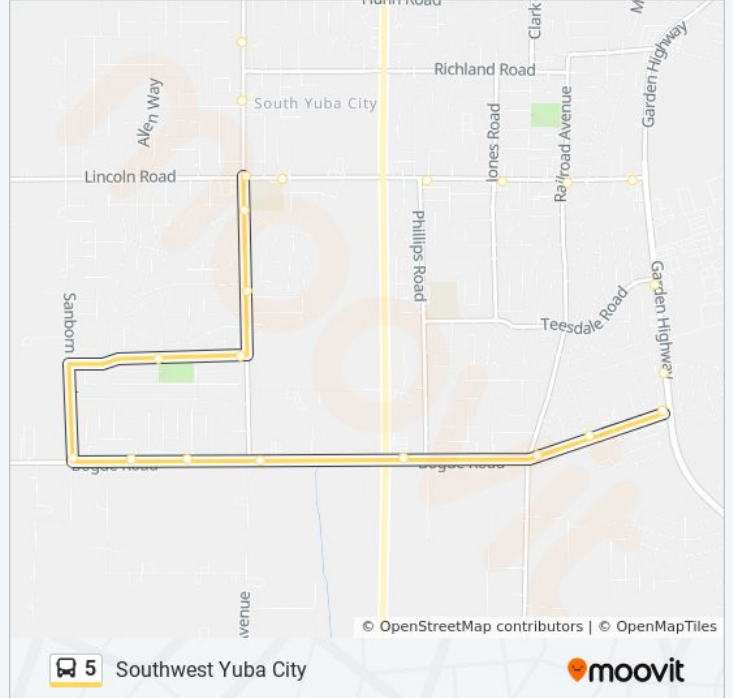

Stabler Ln & Butte House

Stabler Ln & Starr Dr Dmv

North Walton Avenue 938-920

**Direction: South Yuba City**

30 stops

[VIEW LINE SCHEDULE](#)

North Walton Avenue 938-920

Bridge St & Walton Ave

**Stops:** 30

**Trip Duration:** 29 min

**Line Summary:**

Garden & River Oaks Dr

Bogue Rd & Garden Hwy

Bogue Rd & South Park Dr

Bogue Rd & Railroad Ave

Bogue Rd & Ramona Ave

Bogue Rd & Walton Ave

Bogue Rd & Germaine Dr

Bogue Rd & Falls Dr

Sanborn & Bogue Rd

Pebble Beach & Portola Valley

Pebble Beach & Walton Ave

Walton Ave & Tracy Dr

Walton Ave & Joseph St

Walton Ave & Lincoln Rd

5 bus time schedules and route maps are available in an offline PDF at [moovitapp.com](https://moovitapp.com). Use the [Moovit App](#) to see live bus times, train schedule or subway schedule, and step-by-step directions for all public transit in Sacramento.