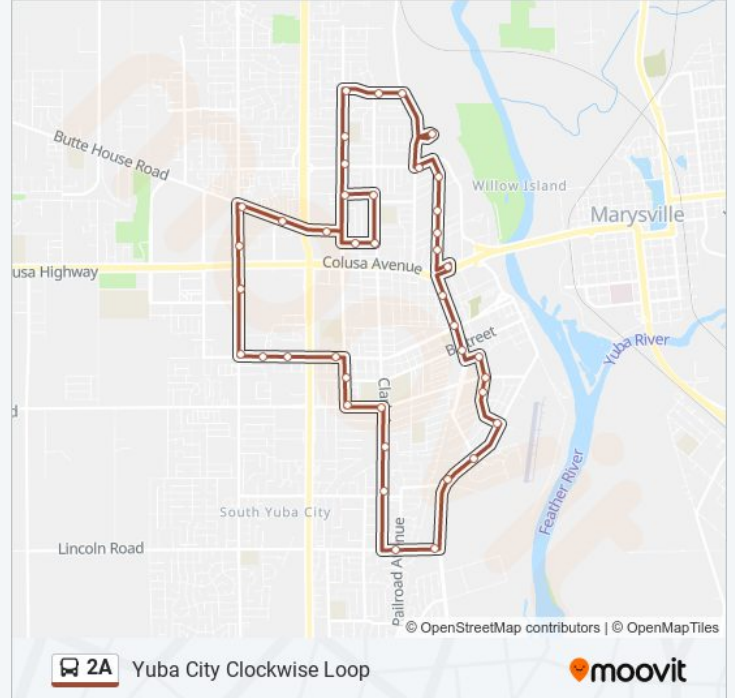

2A bus Info

Direction: Counterclockwise Loop

Stops: 42

Trip Duration: 52 min

Line Summary:

Plumas St & Ainsley Ave

Plumas St & Fremont Hospital (Front Door)

Alturas & Shasta St.

Plumas & Church St

Plumas & Bridge St

Plumas St & B St

C St & Wilbur Ave

Wilbur & Franklin Ave

Wilbur Ave & Yc Charter

Wilbur Ave & Garden Hwy

Garden Hwy & Percy Ave

Garden Hwy & Winship Rd

Lincoln Rd & Garden Hwy

Lincoln Rd & Railroad Ave

Clark Ave & Richland Rd

Clark & Julie Dr (Hillcrest Plaza)

Franklin & Clark Ave (Tennis Courts)

Gray Ave & Franklin Rd

Gray Ave & B St

Bridge St & Gray Ave (Save Mart)

Bridge St & Raley's

Bridge St & Joann Way

Walton Ave & Bridge St

Walton Ave at Sunsweet

2A bus time schedules and route maps are available in an offline PDF at moovitapp.com. Use the [Moovit App](#) to see live bus times, train schedule or subway schedule, and step-by-step directions for all public transit in Sacramento.