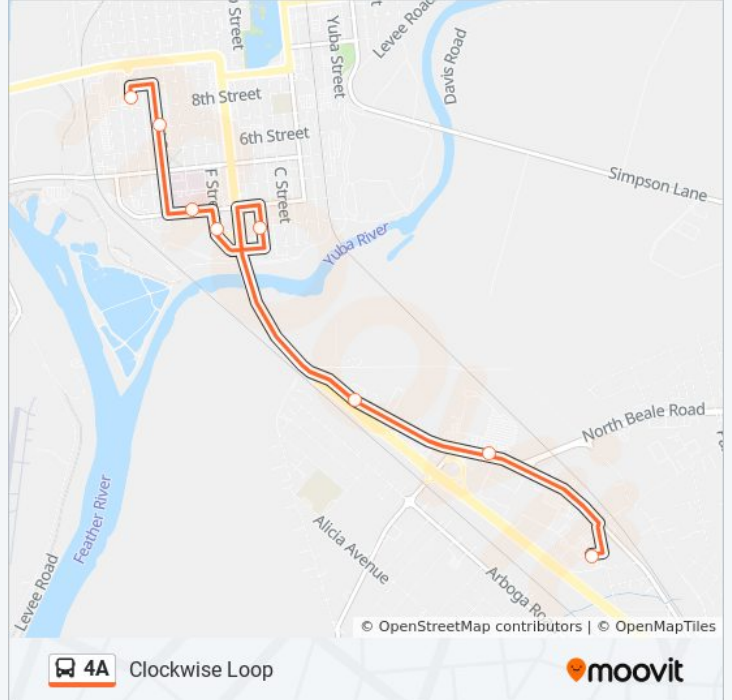

Use the Moovit App to find the closest 4A bus station near you and find out when is the next 4A bus arriving.

Direction: Clockwise Loop

8 stops

[VIEW LINE SCHEDULE](#)

Peach Tree Clinic

N Beale Rd & Walmart North

Direction: Counterclockwise Loop

22 stops

[VIEW LINE SCHEDULE](#)

- E 18th & B St
- Ramirez & E 18th St
- E 19th & Sampson St
- Covillaud & East 19th St
- Covillaud & East 22nd St
- E 22nd & Huston St
- E 22nd & Hansen St
- E 17th & Huston St
- E 17th & Del Pero St
- E 17th & Covillaud St
- Sampson & E 16th St
- Ramirez & E 15th St
- Ramirez & E 13th St
- Yuba St & 12th St (One-Stop)
- Ramirez & E 11th St
- B & 9th St
- B & 6th St
- B St & 3rd St

Stops: 22

Trip Duration: 29 min

Line Summary:

D & 2nd

N Beale Rd & Feather River

N Beale Rd & Walmart South

Peach Tree Clinic

Direction: Loop

4A bus Info

Direction: Loop

Stops: 34

Trip Duration: 53 min

Line Summary:

E 22nd & Hansen St

E 17th & Huston St

E 17th & Del Pero St