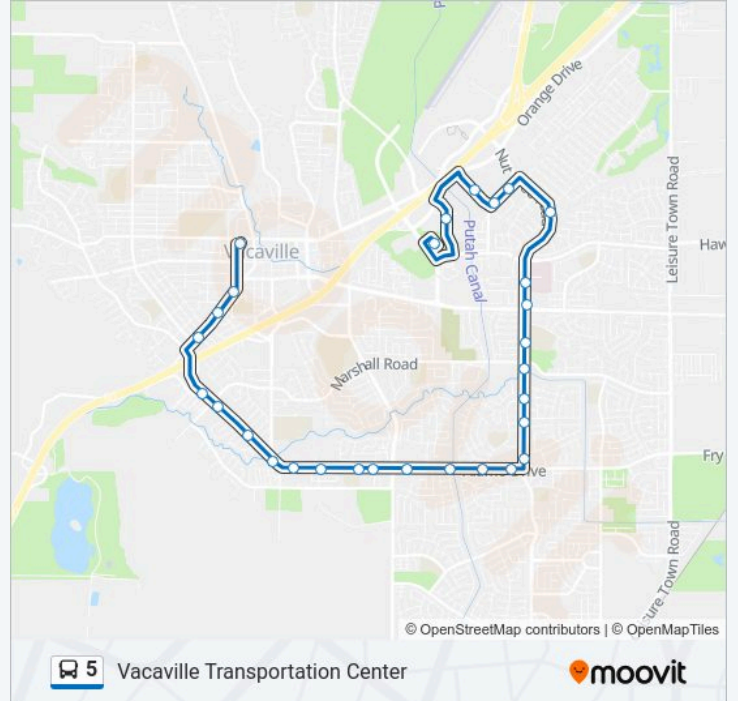

Nut Tree Rd. at Woodridge Dr.

Nut Tree Rd. at Bel Air Dr.

Nut Tree Rd. at Marshall Rd.

Nut Tree Rd. at Vaca Pena Middle School

Nut Tree Rd. at Elmira Rd.

Nut Tree Rd. at North Bay Way

Nut Tree Rd. at Yellowstone Dr.

Burton Dr. at Nut Tree Rd. (Outlets)

Burton Dr. at Helen Power Dr. (Sam's Club)

Burton Dr. at Helen Power Dr.

Harbison Dr. at Nut Tree Pkwy. (Burlington Coat
Factory)

Vacaville Transportation Center

5 bus time schedules and route maps are available in an offline PDF at moovitapp.com. Use the Moovit App to see live bus times, train schedule or subway schedule, and step-by-step directions for all public transit in Sacramento.

© 2024 Moovit - All Rights Reserved