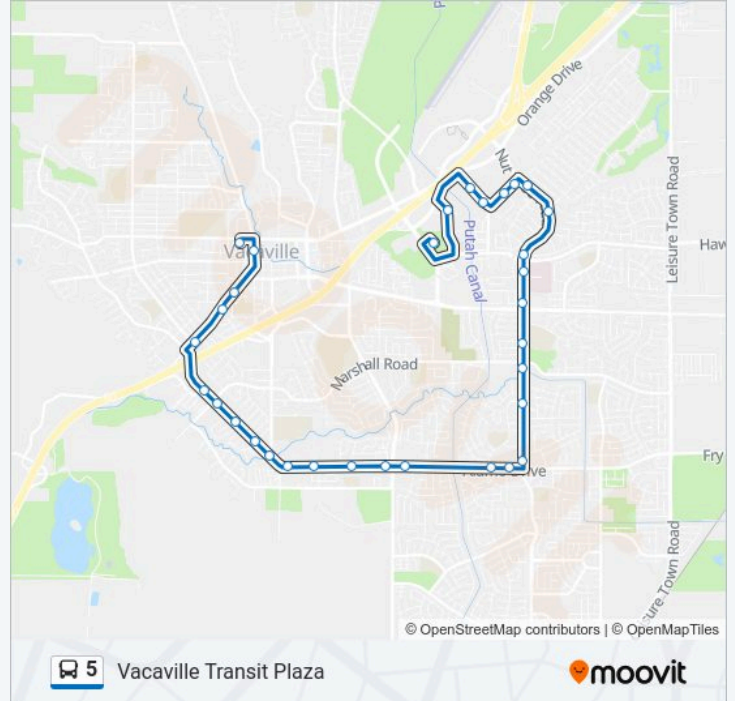

Direction: Vacaville Transit Plaza

32 stops

[VIEW LINE SCHEDULE](#)

- Vacaville Transportation Center
- Harbison Dr. at Safeway
- Helen Power Dr. at Baskin Robins
- Helen Power Dr. at Burton Dr. (Walmart)
- Burton Dr.
- Burton Dr. at Nut Tree Rd.
- Nut Tree Rd. at Burton Dr.
- Nut Tree Rd. at Arcadia Dr.
- Nut Tree Rd. at Ulatis Dr.
- Nut Tree Rd. at North Bay Way
- Nut Tree Rd. at Elmira Rd.
- Nut Tree Rd. at Vaca Pena Middle School
- Nut Tree Rd. at Marshall Rd.
- Nut Tree Rd. at Bel Air Dr.
- Nut Tree Rd. at Alamo Dr.
- Alamo Dr. at Nut Tree Rd.
- Alamo Dr. at Bel Air Dr.
- Alamo Dr. at Peabody Rd. (Lucky Store)
- Alamo Dr. at Peabody Rd. (Chevron)
- Alamo Dr. at Rosewood Ln.
- Alamo Dr. at Mariposa Ave.

5 bus Info

Direction: Vacaville Transit Plaza

Stops: 32

Trip Duration: 30 min

Line Summary:

Alamo Dr. at Alamo Ln.

Alamo Dr. at Davis St.

Alamo Dr. at Whitehall Way

Alamo Dr. at La Cruz Ln.

Alamo Dr. at Marshall Rd.

Alamo Dr. at Butcher Rd.

Merchant St. at Alamo Dr.

Merchant St. at Elm St.

Merchant St. at Stevenson St.

Dobbins St. at McBride Senior Center

Vacaville Transit Plaza

Direction: Vacaville Transportation Center

29 stops

[VIEW LINE SCHEDULE](#)

Vacaville Transit Plaza

Merchant St. at Cernon St.

Merchant St. at City Hall

Merchant St. at Orchard Ave.

Alamo Dr. at Butcher Rd.