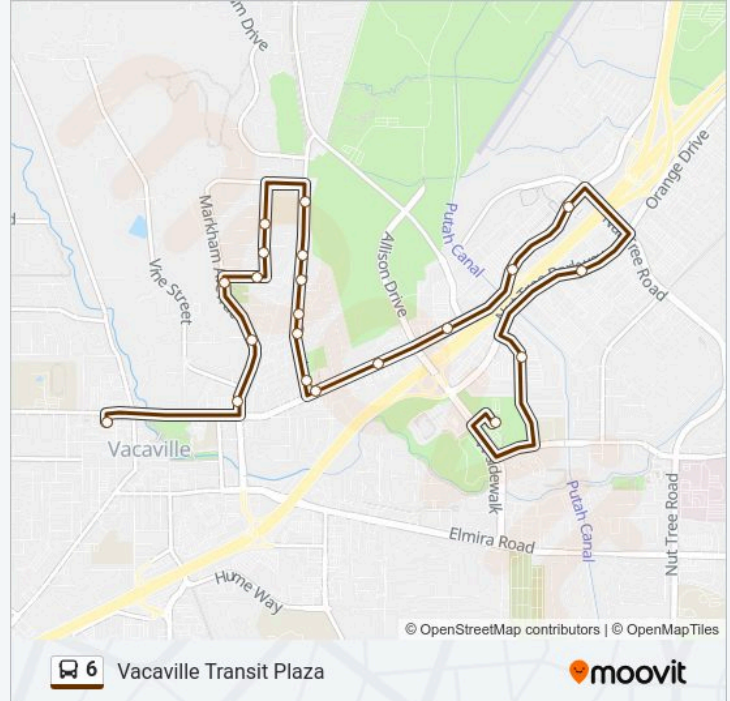

Direction: Vacaville Transit Plaza

21 stops

[VIEW LINE SCHEDULE](#)

- Vacaville Transportation Center
- Harbison Dr. at Safeway
- Nut Tree Pkwy. at Outlets
- E. Monte Vista Ave. at Amici's Pizza
- E. Monte Vista Ave. at Best Buy
- E. Monte Vista Ave. at Browns Valley Pkwy. (Taco Bell)
- E. Monte Vista Ave. at Allison Dr. (Goodwill)
- E. Monte Vista Ave. at Brown St.
- Brown St. at E. Monte Vista Ave.
- Brown St. at Hazel St.
- Brown St. at Mobile Home Park
- Brown St. at Bennett Hill Dr.
- Brown St. at School Bus Yard
- Brown St. at Markham Ave. (Church)
- Rocky Hill Rd. at Lomita Ave.
- Rocky Hill Rd. at Novato Dr.
- Meadows Dr. at Rocky Hill Rd..
- Markham Ave. at Meadows Dr.
- Markham Ave. at Wesley Ave.
- Markham Ave. at E. Monte Vista Ave. (Lucky Store)

6 bus Info

Direction: Vacaville Transit Plaza

Stops: 21

Trip Duration: 24 min

Line Summary:

Vacaville Transit Plaza

Direction: Vacaville Transportation Center

22 stops

[VIEW LINE SCHEDULE](#)

- Vacaville Transit Plaza
- Mason St. at Merchant St.
- Mason St. at Wilson St. (Sutter Health)
- Markham Ave. at Little Caesars Pizza
- Markham Ave. at Rocky Hill Rd.
- Markham Ave. at Meadows Dr.
- Meadows Dr. at Rocky Hill Rd.
- Rocky Hill Rd. at Novato Dr.
- Rocky Hill Rd. at Manzanita Dr.
- Markham Ave. at Markham Elementary School
- Brown St. at Markham Elementary School
- Brown St. at Bennett Hill Dr.
- Brown St. at Rocky Hill Trail
- Brown St. at Hazel St. (Church)
- Brown St. at E. Monte Vista Ave.
- E. Monte Vista Ave. at Mexico Meat Market
- E. Monte Vista Ave. at Allison Dr.
- E. Monte Vista Ave. at Browns Valley Pkwy.

6 bus Info

Direction: Vacaville Transportation Center

Stops: 22

Trip Duration: 26 min

Line Summary:

E. Monte Vista Ave. at Bodin SF

Nut Tree Pkwy. at Grocery Outlet

Harbison Dr. at Nut Tree Pkwy. (Burlington Coat
Factory)