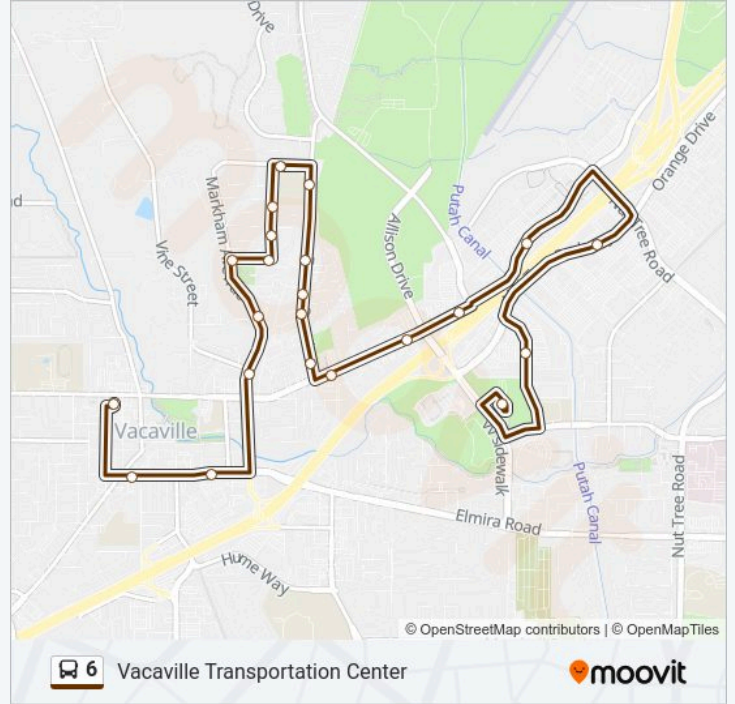

E. Monte Vista Ave. at Bodin SF

Nut Tree Pkwy. at Grocery Outlet

Harbison Dr. at Nut Tree Pkwy. (Burlington Coat
Factory)

Vacaville Transportation Center

6 bus time schedules and route maps are available in an offline PDF at moovitapp.com. Use the Moovit App to see live bus times, train schedule or subway schedule, and step-by-step directions for all public transit in Sacramento.

© 2024 Moovit - All Rights Reserved