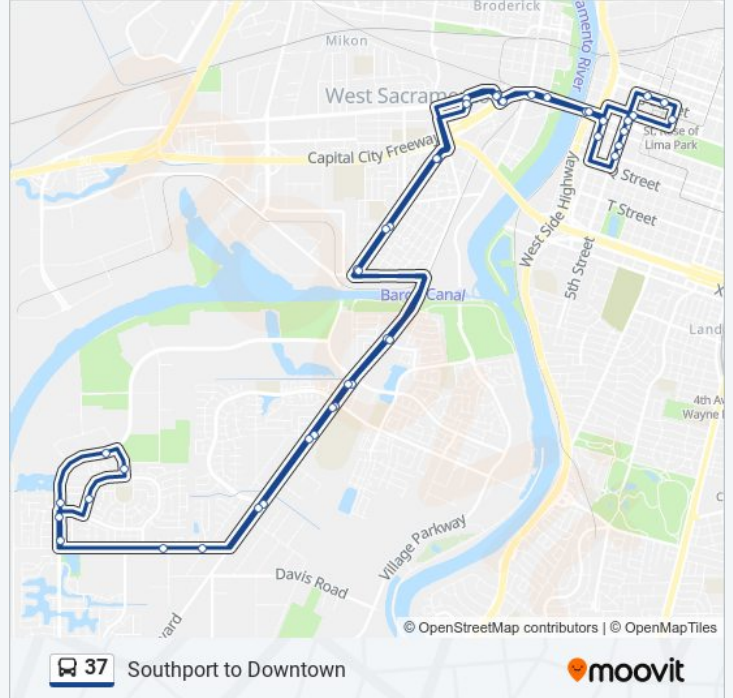

5th St. at L St.

J St. at 6th St.

J St & 8th St (EB)

9th Street 1110

L St. at 5th St.

Capitol Mall at Front WB

Tower Bridge Gtwy at Raley Field WB

Garden at W. Capitol NB

West Sacramento Transit Center

Park at Webster SB

Park at Hughes SB

Park at Stone SB

Jefferson at Gateway SB

Jefferson at Lake Washington SB

Jefferson at N. Linden SB

Jefferson at Higgins SB

Jefferson at S. Linden SB

Marshall at Rivermont

Marshall at Seymour

Southport Pkwy at Marshall

Southport Pkwy at Oakland Bay

Southport Pkwy at Promenade

37 bus time schedules and route maps are available in an offline PDF at moovitapp.com. Use the [Moovit App](#) to see live bus times, train schedule or subway schedule, and step-by-step directions for all public transit in Sacramento.

[About Moovit](#) • [MaaS Solutions](#) • [Supported Countries](#) • [Mooviter Community](#)

© 2024 Moovit - All Rights Reserved

Check Live Arrival Times