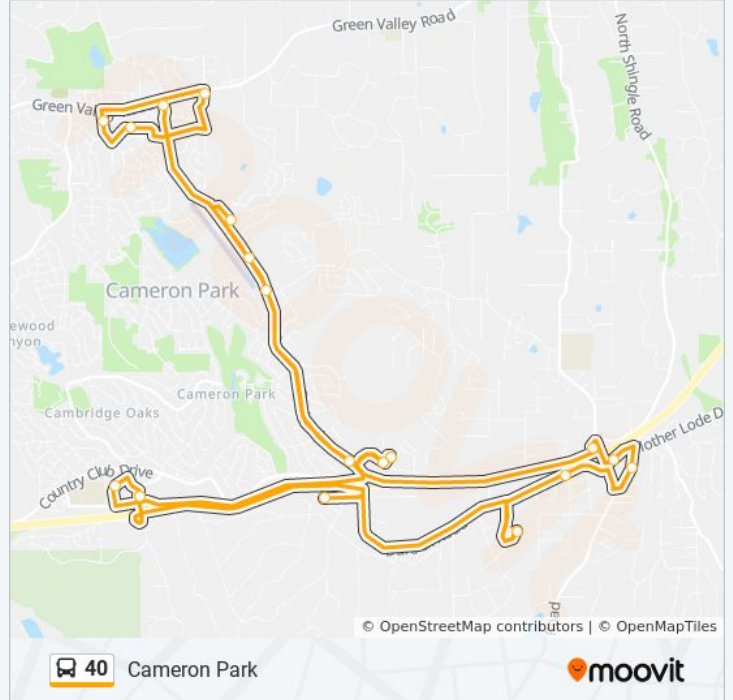

## Cameron Park

Get The App

The 40 bus line Cameron Park has one route. For regular weekdays, their operation hours are:

(1) Cameron Park: 6:30 AM - 6:30 PM

Use the Moovit App to find the closest 40 bus station near you and find out when is the next 40 bus arriving.

### Direction: Cameron Park

21 stops

[VIEW LINE SCHEDULE](#)

- Cambridge Rd. Park and Ride
- Cameron Park Library/Csd (Greenwood Ln. and Meadow Ln.)
- Coach Ln. at Rodeo Rd.
- Market Ct.
- Durock Rd. at Presley Ln.
- 4050 Sunset Ln.
- Mother Lode Dr. at South Shingle Rd.
- Ponderosa Rd. Park and Ride
- Palmer Dr. (Bel Air Shopping Center)
- Marshall Medical Center
- Cameron Park Dr. at Palmer Dr.
- Cameron Park Dr. at Point Loma
- Camerado Dr at Virada Rd
- La Crescenta Dr. at Green Valley Rd.
- Cimmarron Rd at Cambridge Rd
- Cambridge Rd. at Green Valley Rd.
- Cameron Park Dr. at Green Valley Rd.
- Cameron Park Dr. at Meder Rd. (Airpark Center)
- Palmer Dr. (Bel Air Shopping Center)
- Marshall Medical Center
- Cambridge Rd. Park and Ride

### 40 bus Time Schedule

Cameron Park Route Timetable:

Sunday	Not Operational
Monday	6:30 AM - 6:30 PM
Tuesday	6:30 AM - 6:30 PM
Wednesday	6:30 AM - 6:30 PM
Thursday	6:30 AM - 6:30 PM
Friday	6:30 AM - 6:30 PM
Saturday	Not Operational

### 40 bus Info

**Direction:** Cameron Park

**Stops:** 21

**Trip Duration:** 50 min

**Line Summary:**

40 bus time schedules and route maps are available in an offline PDF at [moovitapp.com](https://moovitapp.com). Use the [Moovit App](#) to see live bus times, train schedule or subway schedule, and step-by-step directions for all public transit in Sacramento.