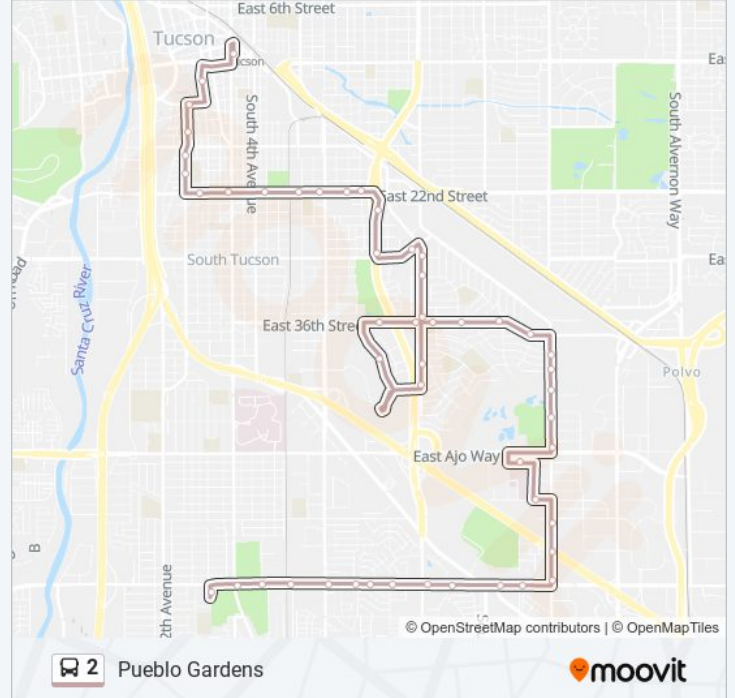

Campbell Av/Cochise Vista (Ne)

Campbell Av/36th St (Ne)

Campbell Av/31st St (Ne)

Campbell Av/Barleycorn (Ne)

Silverlake/Cherrybell (Nw)

Kino Pw/Silverlake Rd (Ne)

Kino Pw/22nd St (Se)

22nd St/Kino Pkwy (Nw)

22nd St/Santa Rita (Nw)

22nd St/Park (Nw)

22nd St/Euclid (Nw)

22nd St/3rd Av (Nw)

22nd St/6th Av (Nw)

22nd St/Meyer Av (Nw)

10th Av/20th St (Se)

10th Av/19th St (Ne)

Main/17th St (Ne)

Cushing/Main (Se)

Church/Ochoa (Se)

Downtown Ronstadt Center

Direction: 2 Laos Center

49 stops

[VIEW LINE SCHEDULE](#)

Downtown Ronstadt Center