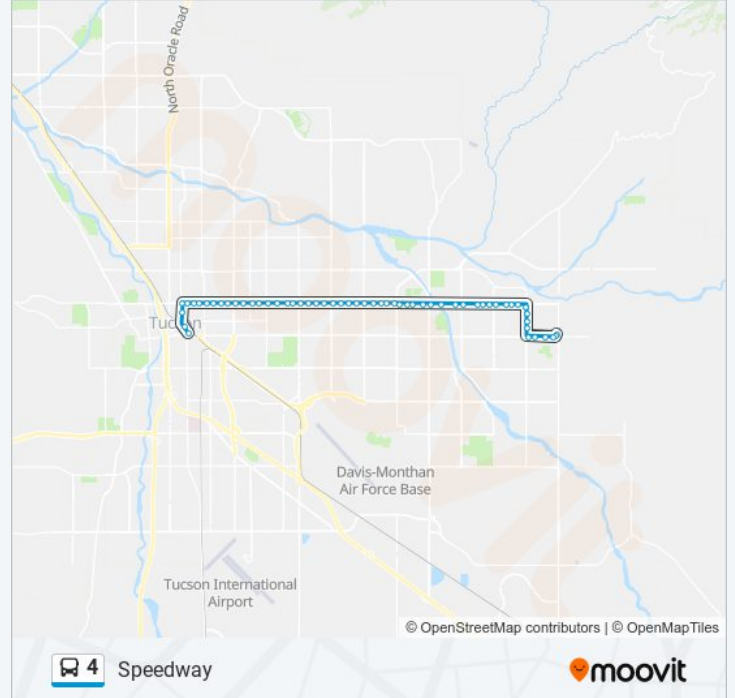

Speedway/Cmo Seco (Se)

Speedway/Av Ricardo Small (Se)

Speedway/Igo Way (Se)

Speedway/Cummings (Se)

Harrison/Sierra (Nw)

Harrison/Rosewood (Sw)

Harrison/5th St (Sw)

Harrison/Harrison Park Apts (Sw)

Broadway/Harrison (Se)

Broadway/Vozack (Se)

Broadway/Bonanza (Se)

Broadway/Sonoran Heights (Sw)

Broadway/Houghton (Inside)

Broadway/Houghton Park&Ride

Direction: 4 Downtown

57 stops

[VIEW LINE SCHEDULE](#)

Broadway/Houghton Park&Ride

Broadway/Houghton (Nw)

Broadway/Leland (Nw)

Broadway/Shadow Brook (Nw)

Broadway/Vozack (Nw)

Harrison/Broadway (Ne)

Harrison/Harrison Park Apts (Ne)

49 stops

[VIEW LINE SCHEDULE](#)

Downtown Ronstadt Center

Toole/7th Av (Ne)

Stone/University (Ne)

Speedway/Stone (Se)

Speedway/6th Av (Se)

Speedway/4th Av (Se)