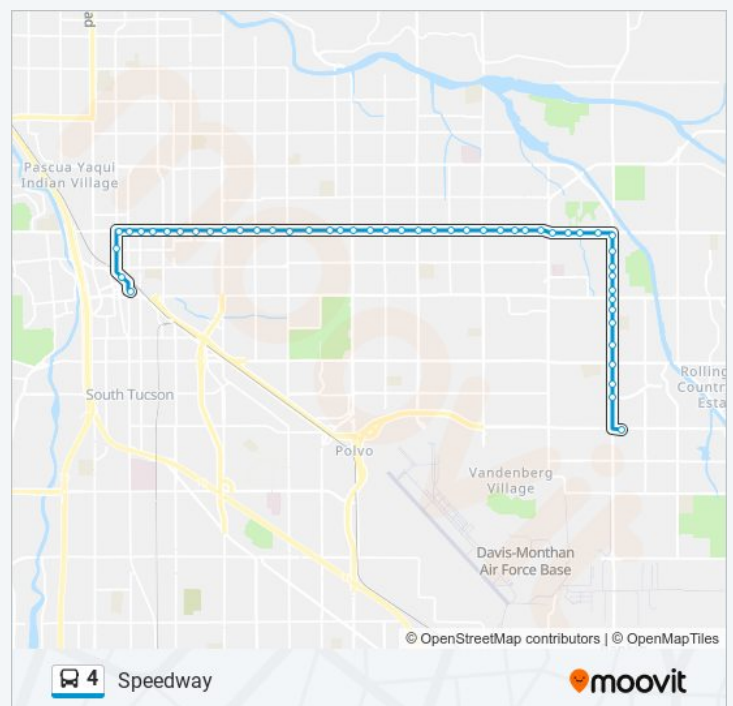

Broadway/Harrison (Se)

Broadway/Vozack (Se)

Broadway/Bonanza (Se)

Broadway/Sonoran Heights (Sw)

Broadway/Houghton (Inside)

Broadway/Houghton Park&Ride

Direction: 4 Downtown

57 stops

49 stops

[VIEW LINE SCHEDULE](#)

Downtown Ronstadt Center

Toole/7th Av (Ne)

Stone/University (Ne)

Speedway/Stone (Se)

Speedway/6th Av (Se)

Speedway/4th Av (Se)

Speedway/Sonoita (Se)

4 Golf Links/Kolb Route Timetable:

Sunday	7:00 AM - 8:00 PM
Monday	6:15 AM - 11:00 PM
Tuesday	6:15 AM - 11:00 PM
Wednesday	6:15 AM - 11:00 PM
Thursday	6:15 AM - 11:00 PM
Friday	6:15 AM - 11:00 PM
Saturday	6:00 AM - 9:00 PM

4 bus Info

Direction: 4 Golf Links/Kolb

Stops: 49

Trip Duration: 57 min

Line Summary:

Speedway/Rook (Se)

Speedway/Wilmot (Se)

Speedway/Radisson Hotel (Se)