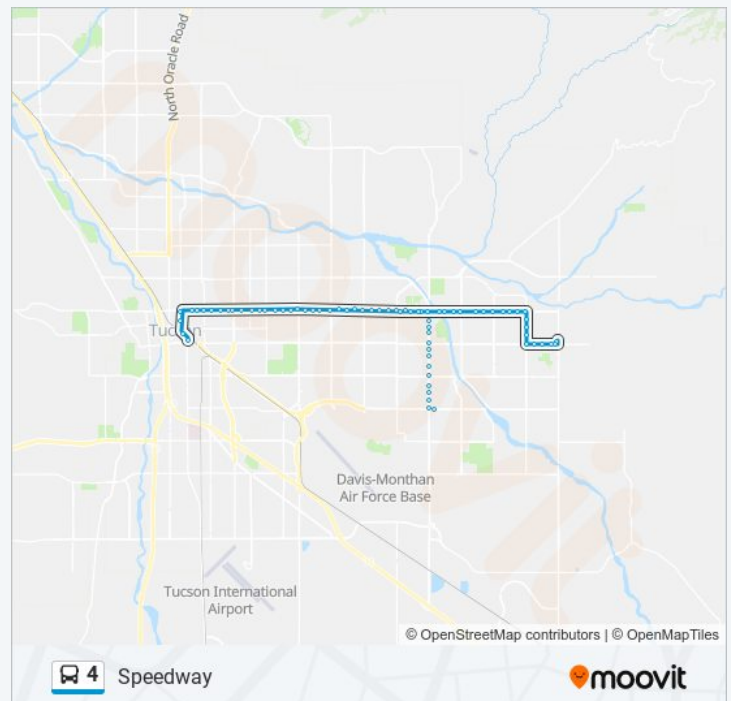

Speedway/Cmo Seco (Se)

Speedway/Av Ricardo Small (Se)

Speedway/Igo Way (Se)

Speedway/Cummings (Se)

Harrison/Sierra (Nw)

Harrison/Rosewood (Sw)

Harrison/5th St (Sw)

Harrison/Harrison Park Apts (Sw)

Broadway/Harrison (Se)

Broadway/Vozack (Se)

Broadway/Bonanza (Se)

Broadway/Sonoran Heights (Sw)

Broadway/Houghton (Inside)

Broadway/Houghton Park&Ride

Direction: 4 Downtown

57 stops

4 bus Info

Direction: 4 Downtown

Stops: 57

Trip Duration: 56 min

Line Summary:

Speedway/Wilmot (Nw)
Speedway/Alamo (Ne)
Speedway/Sahuara (Nw)
Speedway/Van Buren (Nw)
Speedway/Craycroft (Nw)
Speedway/Beverly (Nw)
Speedway/Rosemont (Nw)
Speedway/Arcadia (Nw)
Speedway/Swan (Nw)
Speedway/Catalina (Ne)
Speedway/Columbus (Nw)
Speedway/Arlington (Nw)
Speedway/Alvernon (Nw)
Speedway/Dodge (Ne)
Speedway/Palo Verde (Ne)
Speedway/Howard (Ne)
Speedway/Country Club (Nw)
Speedway/Treat (Ne)
Speedway/Tucson (Ne)
Speedway/Plumer (Nw)
Speedway/Campbell (Nw)
Speedway/Warren Underpass (Nw)
Speedway/Highland Underpass (Nw)
Speedway/Olive Underpass (Ne)
Speedway/Euclid (Nw)
Speedway/2nd Av (Nw)
Speedway/4th Av (Nw)
Stone/Speedway (Sw)
Stone/University (Sw)
Toole/7th Av (Se)
Downtown Ronstadt Center

49 stops

[VIEW LINE SCHEDULE](#)

Downtown Ronstadt Center

Toole/7th Av (Ne)

Stone/University (Ne)

Speedway/Stone (Se)

Speedway/6th Av (Se)

Speedway/4th Av (Se)