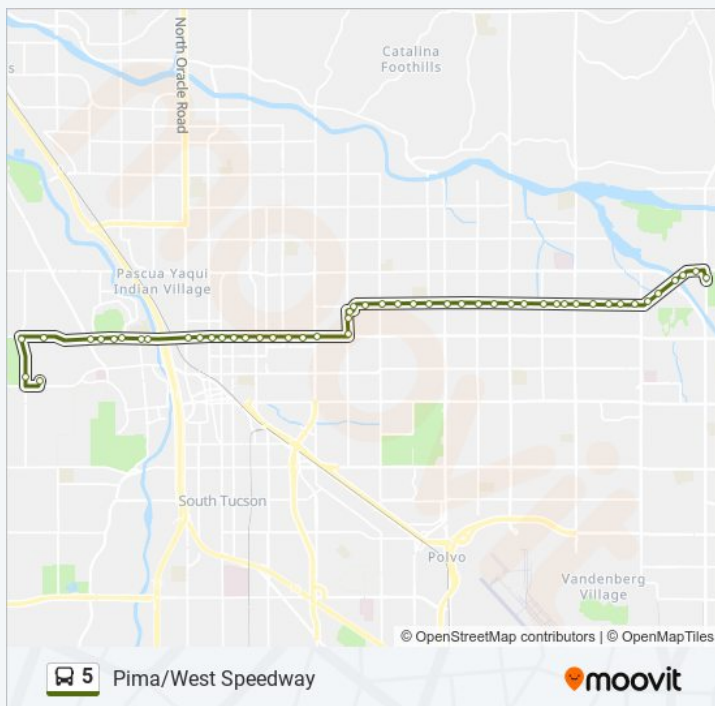

Tuesday 6:11 AM - 6:41 PM

Wednesday 6:11 AM - 6:41 PM

Thursday 6:11 AM - 6:41 PM

Friday 6:11 AM - 6:41 PM

Saturday 5:49 AM - 6:49 PM

5 bus Info

Direction: 5 Udall Station

Stops: 50

Trip Duration: 44 min

Line Summary:

Pima/Belvedere (Se)

Pima/Swan (Se)

Pima/Arcadia (Sw)

Pima/Rosemont (Se)

Pima/Beverly (Sw)

Pima/Woodland (Sw)