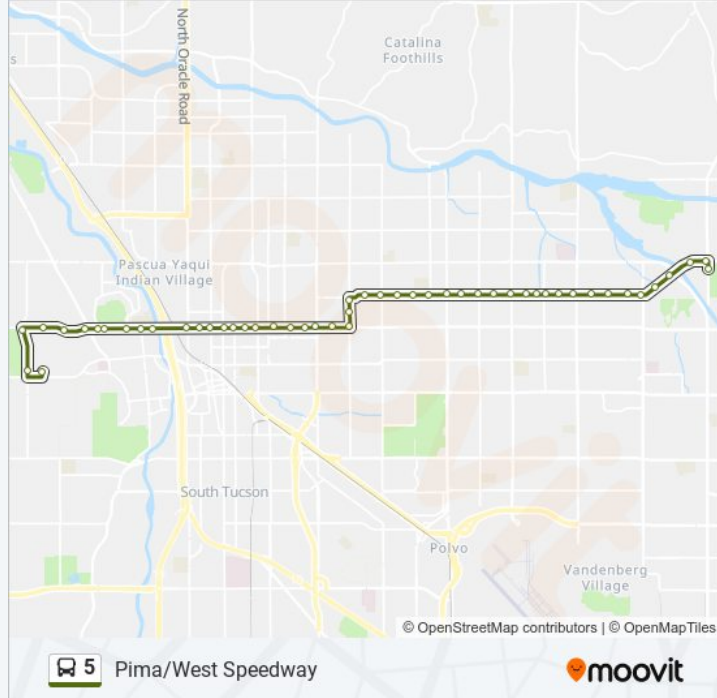

Speedway/6th Av (Ne)

Speedway/Stone (Nw)

Speedway/10th Av (Nw)

Speedway/Main (Nw)

Speedway/Columbia (Ne)

Speedway/Grande (Nw)

Speedway/Riverview (Nw)

Speedway/Seminole (Nw)

Speedway/El Rio (Nw)

Speedway/Silverbell (Nw)

Speedway/La Lomita Apts (In Front)

Speedway/Falcon Ridge Dr (Nw)

Greasewood/Speedway (Sw)

Greasewood/Anklam (Nw)

Pima College West Campus (Inside)

Direction: 5 Udall Station

50 stops

[VIEW LINE SCHEDULE](#)

5 bus Time Schedule

5 Udall Station Route Timetable:

Sunday

6:49 AM - 6:49 PM

Pima College West Campus (Inside)

Greasewood/Anklam (Ne)