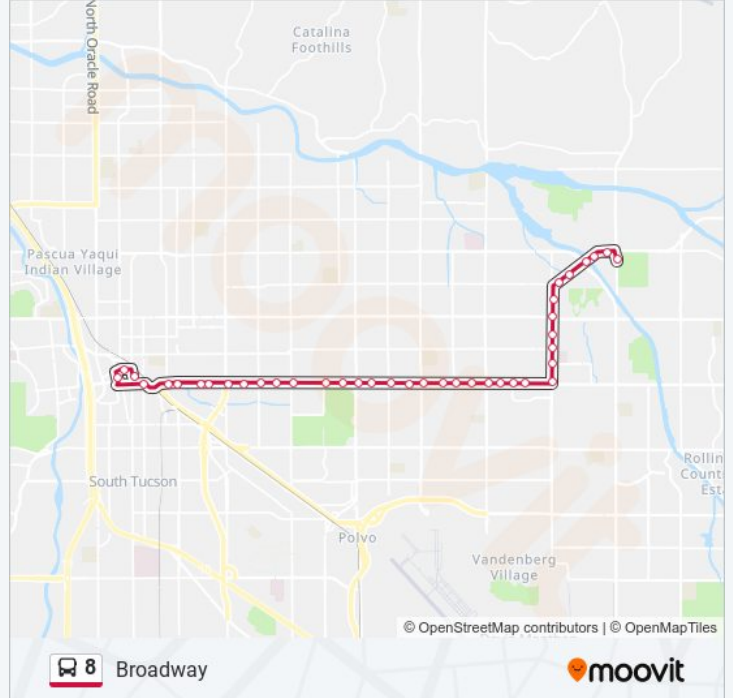

Broadway/Irving (Sw)

Broadway/Columbus (Se)

Broadway/Belvedere (Se)

Broadway/Swan (Se)

Broadway/Niven (Se)

Broadway/Rosemont (Se)

Broadway/Williams (Se)

Broadway/Craycroft (Se)

Broadway/Leonora (Se)

Broadway/Chantilly (Se)

Broadway/Park Place (Se)

Wilmot/Broadway (Ne)

Wilmot/Carondelet (Ne)

Wilmot/5th St (Ne)

Wilmot/Rosewood (Se)

Wilmot/Speedway (Ne)

Wilmot/Fairmount (Ne)

Tanque Verde/6390 E Tanque Verde (Eb)

Tanque Verde/6534 E Tanque Verde (Eb)

Tanque Verde/Kolb (Se)

Tanque Verde/Cmo Principal (Se)

Tanque Verde/Indian Ridge (Se)

Sabino Canyon/Tanque Verde (Se)

8 bus time schedules and route maps are available in an offline PDF at moovitapp.com. Use the [Moovit App](#) to see live bus times, train schedule or subway schedule, and step-by-step directions for all public transit in Tucson.

[About Moovit](#) • [MaaS Solutions](#) • [Supported Countries](#) • [Mooviter Community](#)

© 2024 Moovit - All Rights Reserved

Check Live Arrival Times