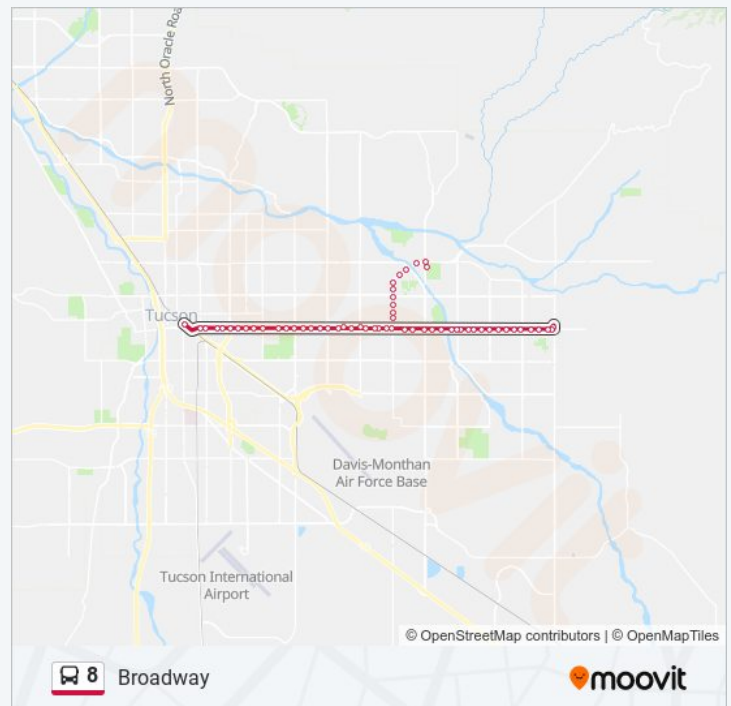

**8 bus Info**

**Direction:** 8 Downtown

**Stops:** 47

**Trip Duration:** 41 min

**Line Summary:**

Broadway/Alvernon (Nw)

Broadway/Dodge (Nw)

Broadway/Randolph Way (Nw)

Broadway/Country Club (Nw)

Broadway/Treat (Ne)

Broadway/Tucson (Nw)

Broadway/Plumer (Nw)

Broadway/Campbell (Nw)

Broadway/Cherry (Nw)

Broadway/Highland (Ne)

Broadway/Park Av (Nw)

### Direction: 8 Udall Station

39 stops

[VIEW LINE SCHEDULE](#)

Downtown Ronstadt Center

Alameda/Grossetta (Nw)

Church/Pennington (Nw)

Broadway/4th Av (Sw)

Broadway/Euclid (Se)

Broadway/Randolph Way (Se)

Broadway/Dodge (Se)

Broadway/Alvernon (Se)