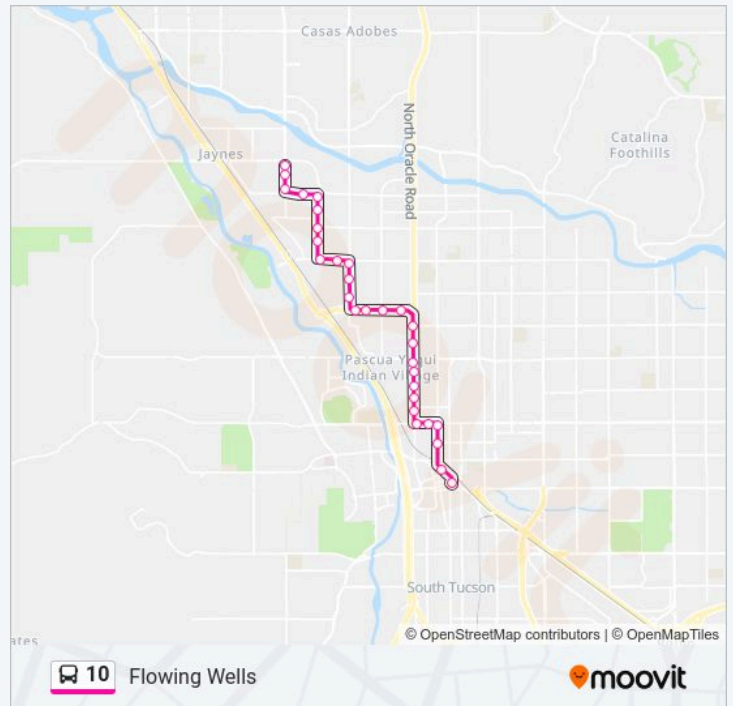

Direction: 10 Downtown

Stops: 30

Trip Duration: 29 min

Line Summary:

Prince/Romero (Se)

Prince/Iroquois (Se)

Flowing Wells/Prince (Sw)

Flowing Wells/Mohave (Sw)

Flowing Wells/Delano (Nw)

Miracle Mile/Flowing Wells (Se)

Miracle Mile/El Burrito (Se)

Miracle Mile/Fairview (Se)

Miracle Mile/Riviera Motel (In Front)

Oracle/Glenn (Sw)

Oracle/Jacinto (Sw)

Oracle/Grant (Sw)

Oracle/Flores (Nw)

Oracle/Plata (Sw)

Oracle/Lee (Sw)

Main/Mabel (Nw)

Speedway/Alder (Sw)

Speedway/10th Av (Se)

Stone/Speedway (Sw)

Stone/University (Sw)

Toole/7th Av (Se)

Downtown Ronstadt Center

10 bus time schedules and route maps are available in an offline PDF at moovitapp.com. Use the Moovit App to see live bus times, train schedule or subway schedule, and step-by-step directions for all public transit in Tucson.

© 2025 Moovit - All Rights Reserved