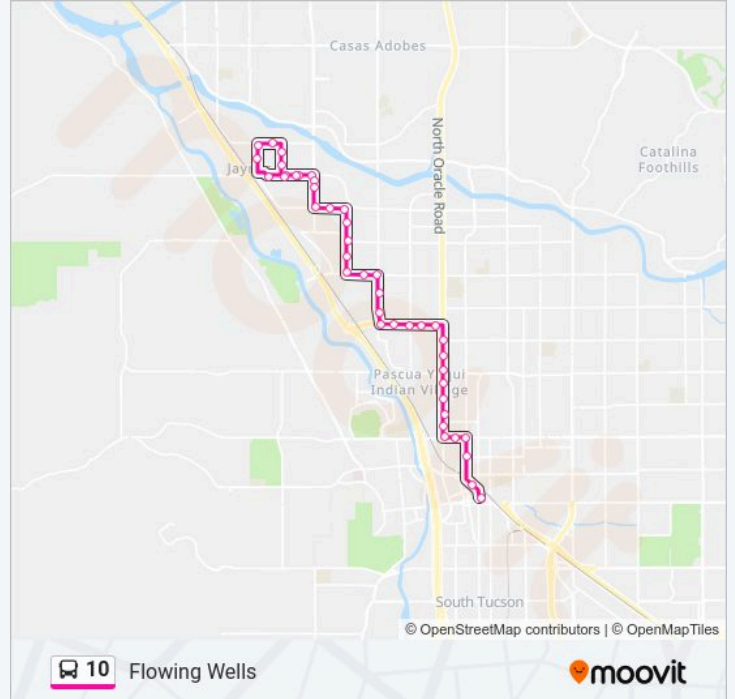

Use the Moovit App to find the closest 10 bus station near you and find out when is the next 10 bus arriving.

Direction: 10 La Cholla/Ruthrauff

42 stops

[VIEW LINE SCHEDULE](#)

- Downtown Ronstadt Center
- Toole/7th Av (Ne)
- Stone/University (Ne)
- Speedway/Stone (Nw)
- Speedway/10th Av (Nw)
- Main/Speedway (Ne)
- Main/Mabel (Ne)
- Oracle/Lee (Se)
- Oracle/Plata (Se)
- Oracle/Rillito (Ne)
- Oracle/Grant (Ne)
- Oracle/Jacinto (Ne)
- Oracle/Glenn (Ne)
- Miracle Mile/Cemetery (Nw)
- Miracle Mile/800 Block (Nb)
- Miracle Mile/Fairview (Nw)
- Miracle Mile/El Burrito (Nw)
- Miracle Mile/Flowing Wells (Ne)
- Flowing Wells/Delano (Ne)
- Flowing Wells/Mohave (Ne)
- Prince/Flowing Wells (Nw)

Ruthrauff/Sullinger (Sw)

La Cholla/Ruthrauff (Sw)

Direction: 10 Downtown

30 stops

[VIEW LINE SCHEDULE](#)

La Cholla/Ruthrauff (Sw)

La Cholla/Brittain (Sw)

La Cholla/Wetmore (Nw)

Wetmore/Frey Av (Sw)

Romero/Wetmore (Sw)

Romero/Root Ln (Sw)

Romero/Roger (Sw)

Romero/Smoot (Sw)

10 Flowing Wells

10 bus Time Schedule

10 Downtown Route Timetable:

Stops: 30

Trip Duration: 29 min

Line Summary:

Prince/Romero (Se)

Prince/Iroquois (Se)

Flowing Wells/Prince (Sw)

Flowing Wells/Mohave (Sw)

Flowing Wells/Delano (Nw)