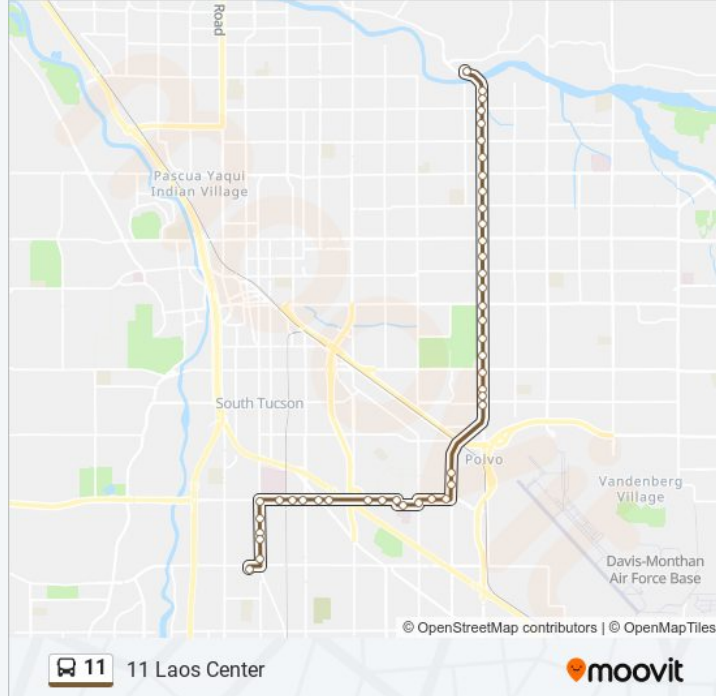

Alvernon/Broadway (Sw)

Alvernon/Whittier (Nw)

Alvernon/Hayne (Sw)

Alvernon/Pso Dorado (Sw)

Alvernon/22nd St (Sw)

Alvernon/27th St (Sw)

Alvernon/32nd St (Nw)

Alvernon/32nd St (Sw)

Palo Verde/Broadmont (Sw)

Palo Verde/Veterans (Sw)

Ajo/Palo Verde (Nw)

Ajo/Randolph Av (Nw)

Country Club/Ajo (Sw)

Bumc/South Campus (Inside)

Ajo/Forgeus (Nw)

Ajo/P.C. Sheriffs Dept. (Wb)

Ajo/Juvenile Court (Wb)

Ajo/Bernard (Nw)

Ajo/Benson Hwy (Nw)

Ajo/Park Av (Nw)

Ajo/Golden Eagle Distrib (Mid-Block)

Ajo/2rd Av (Nw)

6th Av/Ajo (Sw)

6th Av/District (Sw)

6th Av/Michigan (Nw)

6th Av/Illinois (Nw)

6th Av/Oklahoma (Sw)

Laos Transit Center

11 bus time schedules and route maps are available in an offline PDF at moovitapp.com. Use the [Moovit App](#) to see live bus times, train schedule or subway schedule, and step-by-step directions for all public transit in Tucson.

[About Moovit](#) • [MaaS Solutions](#) • [Supported Countries](#) • [Mooviter Community](#)

© 2024 Moovit. All Rights Reserved.

Check Live Arrival Times