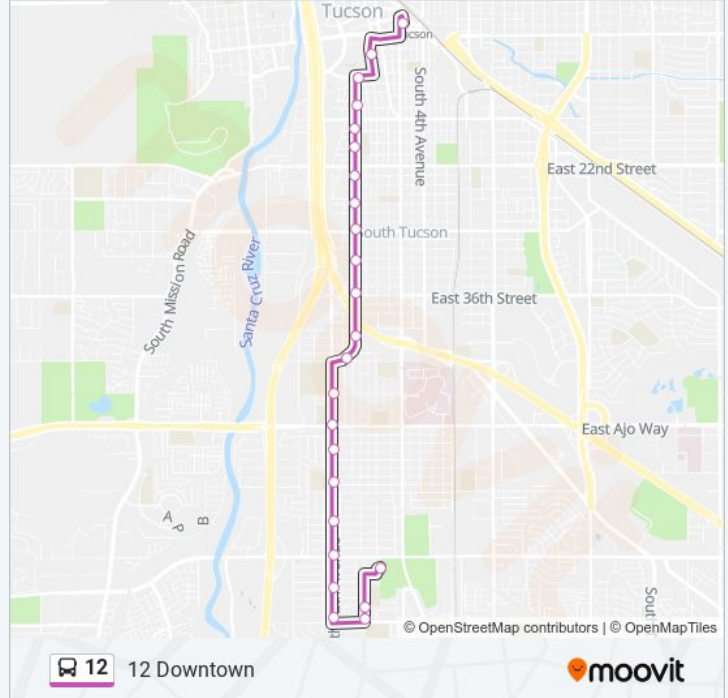

### Direction: 12 Downtown

24 stops

[VIEW LINE SCHEDULE](#)

- Laos Transit Center
- Liberty/Utah (Sw)
- Liberty/Nebraska (Nw)
- 12th Av/Nebraska (Ne)
- 12th Av/Wyoming (Ne)
- 12th Av/Irvington (Ne)
- 12th Av/Ohio (Se)
- 12th Av/Pennsylvania (Ne)
- 12th Av/Palmdale (Ne)
- 12th Av/Ajo (Ne)
- 12th Av/Veterans (Ne)
- 10th Av/44th St (Ne)
- 10th Av/41st St (Ne)
- 10th Av/36th St (Ne)
- 10th Av/32nd St (Se)
- 10th Av/29th St (Ne)
- 10th Av/26th St (Ne)
- 10th Av/23rd St (Ne)
- 10th Av/20th St (Se)
- 10th Av/19th St (Ne)
- Main/17th St (Ne)
- Cushing/Main (Se)

### 12 bus Info

**Direction:** 12 Downtown

**Stops:** 24

**Trip Duration:** 25 min

**Line Summary:**

Church/Ochoa (Se)

Downtown Ronstadt Center

### Direction: 12 Laos Center

24 stops

[VIEW LINE SCHEDULE](#)

Downtown Ronstadt Center

Alameda/Grossetta (Nw)

Church/Pennington (Nw)

Church/Ochoa (Nw)

Main/Simpson (Nw)

### 12 bus Info

**Direction:** 12 Laos Center

**Stops:** 24

**Trip Duration:** 22 min

**Line Summary:**

12th Av/District (Nw)

12th Av/Michigan (Sw)

12th Av/Ohio (Sw)