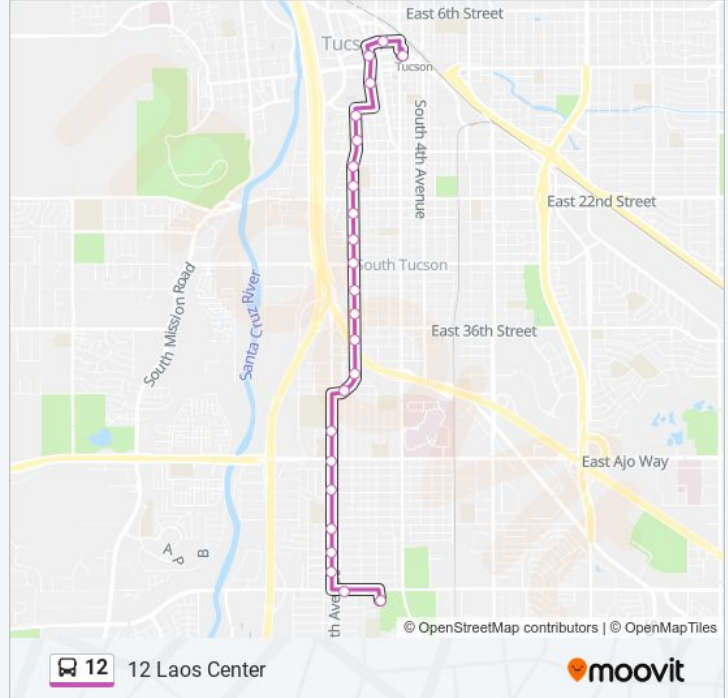

### Direction: 12 Downtown

24 stops

[VIEW LINE SCHEDULE](#)

- Laos Transit Center
- Liberty/Utah (Sw)
- Liberty/Nebraska (Nw)
- 12th Av/Nebraska (Ne)
- 12th Av/Wyoming (Ne)
- 12th Av/Irvington (Ne)
- 12th Av/Ohio (Se)
- 12th Av/Pennsylvania (Ne)
- 12th Av/Palmdale (Ne)
- 12th Av/Ajo (Ne)
- 12th Av/Veterans (Ne)
- 10th Av/44th St (Ne)
- 10th Av/41st St (Ne)
- 10th Av/36th St (Ne)
- 10th Av/32nd St (Se)
- 10th Av/29th St (Ne)
- 10th Av/26th St (Ne)
- 10th Av/23rd St (Ne)
- 10th Av/20th St (Se)
- 10th Av/19th St (Ne)
- Main/17th St (Ne)
- Cushing/Main (Se)

### 12 bus Info

**Direction:** 12 Downtown

**Stops:** 24

**Trip Duration:** 25 min

**Line Summary:**

Church/Ochoa (Se)

Downtown Ronstadt Center

### 12 bus Info

**Direction:** 12 Laos Center

**Stops:** 24

**Trip Duration:** 22 min

**Line Summary:**

12th Av/District (Nw)

12th Av/Michigan (Sw)

12th Av/Ohio (Sw)

12th Av/Oklahoma (Nw)

Irvington/11th Av (Se)

Laos Transit Center

12 bus time schedules and route maps are available in an offline PDF at [moovitapp.com](https://moovitapp.com). Use the [Moovit App](#) to see live bus times, train schedule or subway schedule, and step-by-step directions for all public transit in Tucson.