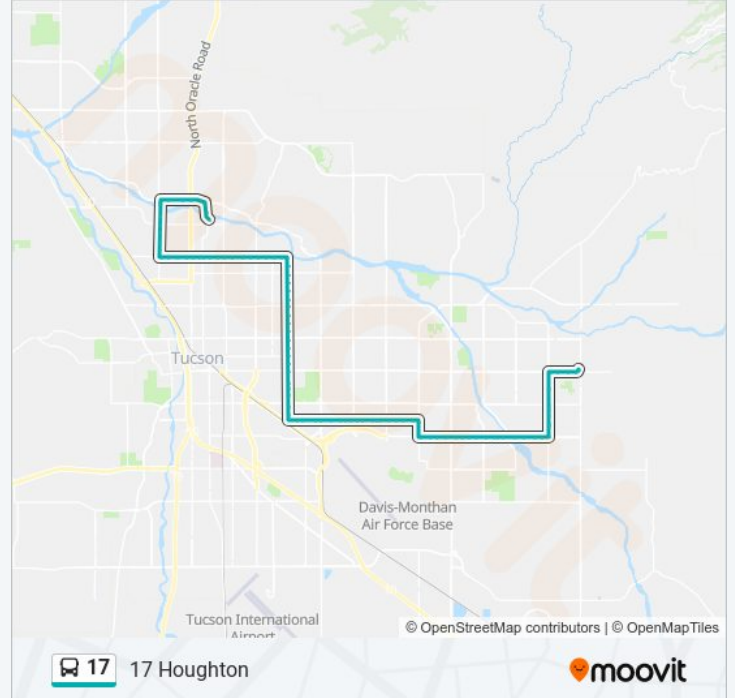

Country Club/27th St (Sw)

Country Club/30th St (Nw)

Silverlake/Howard Strav (Se)

Silverlake/Kelvin (Se)

32nd St/Dodge (Se)

32nd St/Winstel (Se)

29th St/Irving (Se)

29th St/Columbus (Se)

29th St/Belvedere (Sw)

29th St/Venice (Se)

29th St/Swan (Se)

29th St/4880 E 29th St (Eb)

29th St/Rosemont (Se)

29th St/Farwell (Se)

29th St/Beverly (Se)

29th St/Craycroft (Se)

29th St/Van Buren (Se)

29th St/Sahuara (Sw)

29th St/Zuni (Se)

Wilmot/29th St (Sw)

Golf Links/Wilmot (Se)

Golf Links/C Polar (Se)

Golf Links/Mann (Se)

Golf Links/Langley (Se)

Broadway/Houghton Park&Ride

Direction: 17 Tohono

98 stops

[VIEW LINE SCHEDULE](#)

Broadway/Houghton Park&Ride

Broadway/Houghton (Nw)

Broadway/Leland (Nw)

Broadway/Shadow Brook (Nw)