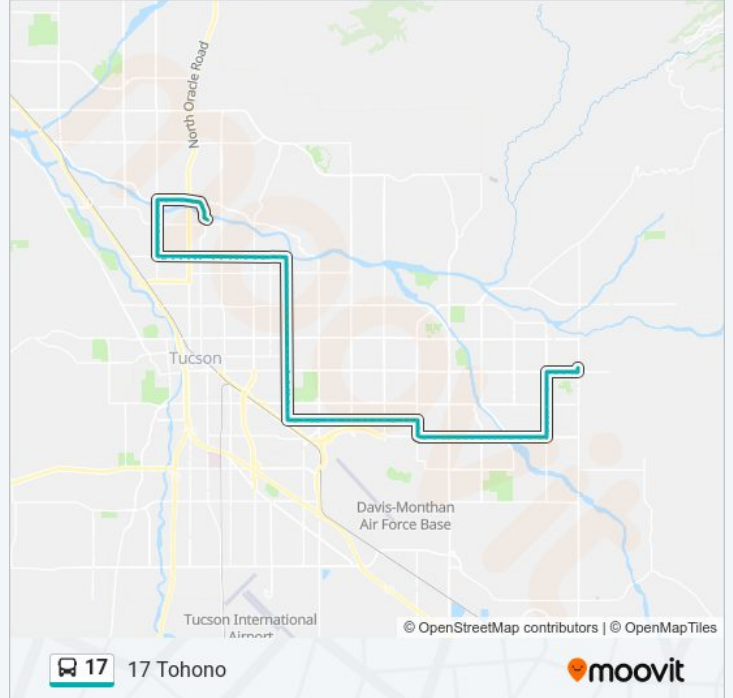

Broadway/Houghton Park&Ride

Direction: 17 Tohono

98 stops

[VIEW LINE SCHEDULE](#)

Broadway/Houghton Park&Ride

Broadway/Houghton (Nw)

Broadway/Leland (Nw)

Broadway/Shadow Brook (Nw)

17 bus Info

Direction: 17 Tohono

Stops: 98

Trip Duration: 84 min

Line Summary:

Golf Links/Saddleback (Nw)
Golf Links/Lakeside Pkwy (Nw)
Golf Links/Pantano Rd (Nw)
Golf Links/Marc Dr (Nw)
Golf Links/Prudence (Nw)
Golf Links/Cordova (Nw)
Golf Links/Kolb (Nw)
Golf Links/Golf Links Cir (Nw)
Golf Links/Av Regulo (Ne)
Golf Links/C Polar (Nw)
Wilmot/Golf Links (Ne)
Wilmot/C Marte (Ne)
29th St/Wilmot (Nw)
29th St/Alamo (Nw)
29th St/Sahuara (Ne)
29th St/Van Buren (Nw)
29th St/Craycroft (Nw)
29th St/Beverly (Nw)
29th St/Rosemont (Nw)
29th St/4929 E 29th St (Wb)
29th St/Swan (Nw)
29th St/Belvedere (Nw)
29th St/Columbus (Ne)
29th St/Irving (Nw)
32nd St/Winstel (Nw)
32nd St/Chrysler (Nw)
Silverlake/Palo Verde (Nw)
Silverlake/Randolph Way (Nw)
Country Club/Silverlake (Ne)
Country Club/27th St (Ne)
Country Club/23rd St (Se)
Country Club/22nd St (Ne)
Country Club/Eastland (Ne)