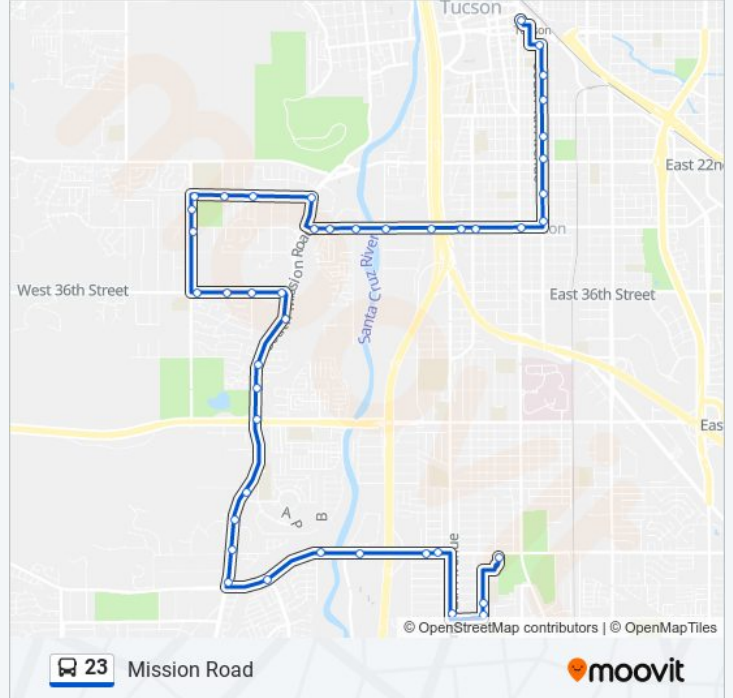

23 bus Time Schedule

23 Downtown Route Timetable:

Sunday	7:56 AM - 6:56 PM
Monday	4:59 AM - 9:28 PM
Tuesday	4:59 AM - 9:28 PM
Wednesday	4:59 AM - 9:28 PM
Thursday	4:59 AM - 9:28 PM
Friday	4:59 AM - 9:28 PM
Saturday	6:56 AM - 7:56 PM

23 bus Info

Direction: 23 Downtown

Stops: 43

Trip Duration: 47 min

Line Summary:

- La Cholla/A Mountain Ctr (Se)
- San Marcos/La Cholla (Se)
- San Marcos/Cmo Santiago (Se)
- San Marcos/San Jacinto (Sw)
- San Marcos/Mission (Sw)
- Silverlake/Mission (Se)
- Silverlake/Silverlake Estates (Se)
- Silverlake/Cottonwood (Se)
- Silverlake/Santa Cruz (Se)
- Silverlake/I-10 Interstate (Sw)
- 29th St/11th Av (Sw)
- 29th St/10th Av (Se)
- 29th St/6th Av (Se)
- 4th Av/28th St (Se)
- 4th Av/26th St (Ne)
- 4th Av/22nd St (Ne)
- 4th Av/20th St (Ne)
- 4th Av/17th St (Ne)
- 4th Av/15th St (Ne)
- 12th St/4th Av (Nw)
- Downtown Ronstadt Center

Direction: 23 Laos Center

40 stops

[VIEW LINE SCHEDULE](#)

- Downtown Ronstadt Center
- 12th St/Herbert (Se)
- 4th Av/13th St (Sw)
- 4th Av/15th St (Nw)
- 4th Av/17th St (Sw)
- 4th Av/20th St (Nw)
- 4th Av/23rd St (Sw)
- 4th Av/25th St (Sw)

23 bus Info

Direction: 23 Laos Center

Stops: 40

Trip Duration: 49 min

Line Summary:

4th Av/27th St (Sw)

3rd Av/29th St (Nw)

29th St/6th Av (Nw)