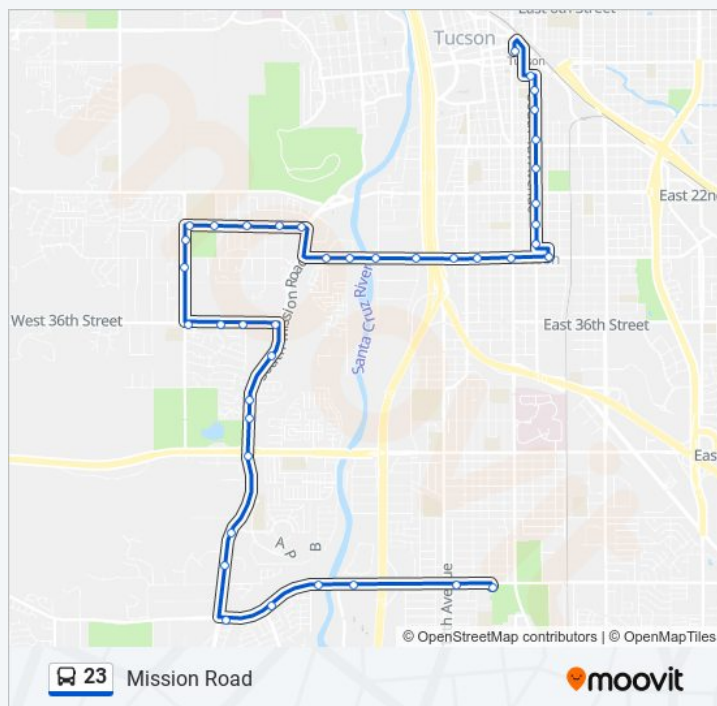

29th St/9th Av (Nw)

29th St/11th Av (Nw)

Silverlake/I-10 Interstate (Nw)

Silverlake/Santa Cruz (Nw)

Silverlake/Cottonwood (Ne)

Silverlake/County Jail (In Front)

San Marcos/Mission (Nw)

San Marcos/San Antonio (Nw)

San Marcos/San Jacinto (Nw)

San Marcos/Cmo Santiago (Nw)

San Marcos/La Cholla (Ne)

La Cholla/A Mountain Ctr (Sw)

La Cholla/San Juan (Sw)

36th St/La Cholla (Se)

36th St/Enchanted Hills (Se)

36th St/Lands End (Sw)

36th St/Mission (Sw)

Mission/2800 Block (Sb)

Mission/C La Paz (Sw)

Mission/Veterans (Nw)

Mission/Ajo (Sw)

Mission/Via Ingresso (Sw)

Mission/Mission Pl (Sw)

Ss/Irvington/Mission (Se)

Irvington/Midvale Park (Se)

Irvington/Rio Seco Apts (Se)

Irvington/C Santa Cruz (Se)

Irvington/11th Av (Se)

Laos Transit Center

23 bus time schedules and route maps are available in an offline PDF at moovitapp.com. Use the [Moovit App](#) to see live bus times, train schedule or subway schedule, and step-by-step directions for all public transit in Tucson.